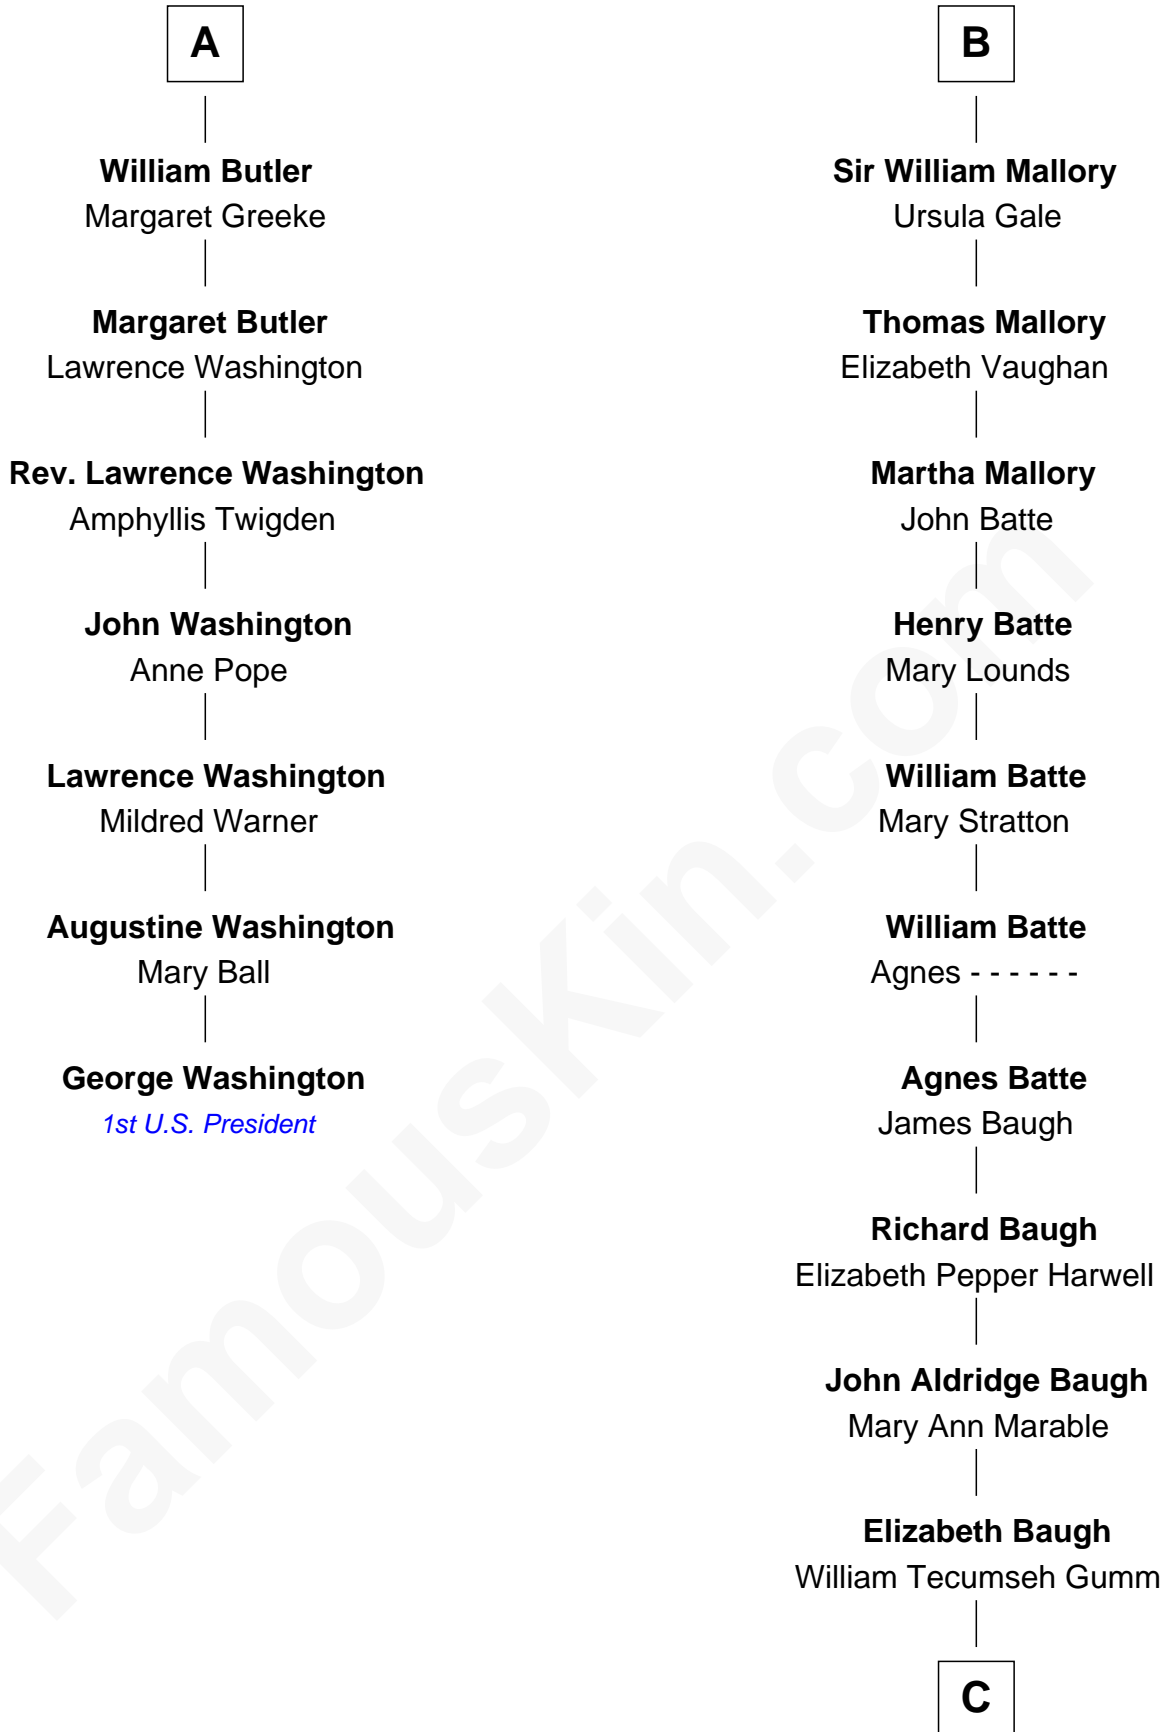

FamousKin.com

Relationship Chart of

George Washington

1st U.S. President

13th cousin 6 times removed of

Liza Minnelli
Singer and Actress

Edmund Fitzalan
Alice de Warenne

Richard Fitzalan
Eleanor Plantagenet

Aline Fitzalan
Sir Roger le Strange

Alice Fitzalan
Sir Thomas de Holand

Lucy le Strange
Sir William Willoughby

Eleanor Holand
Edward Cherleton

Margery Willoughby
Sir William FitzHugh

Joyce Cherleton
Sir John Tiptoft

Lora FitzHugh
Sir John Constable

Joyce Tiptoft
Sir Edmund Sutton

Joan Constable
Sir William Mallory

Sir John Sutton
Anne Clarell

Sir John Mallory
Margaret Thwaites

Margaret Sutton
John Butler

Sir William Mallory
Jane Norton

A

B

C

Francis Avent Gumm

Ethel Marian Milne

Frances Ethel Gumm

Vincent Minnelli

Liza Minnelli