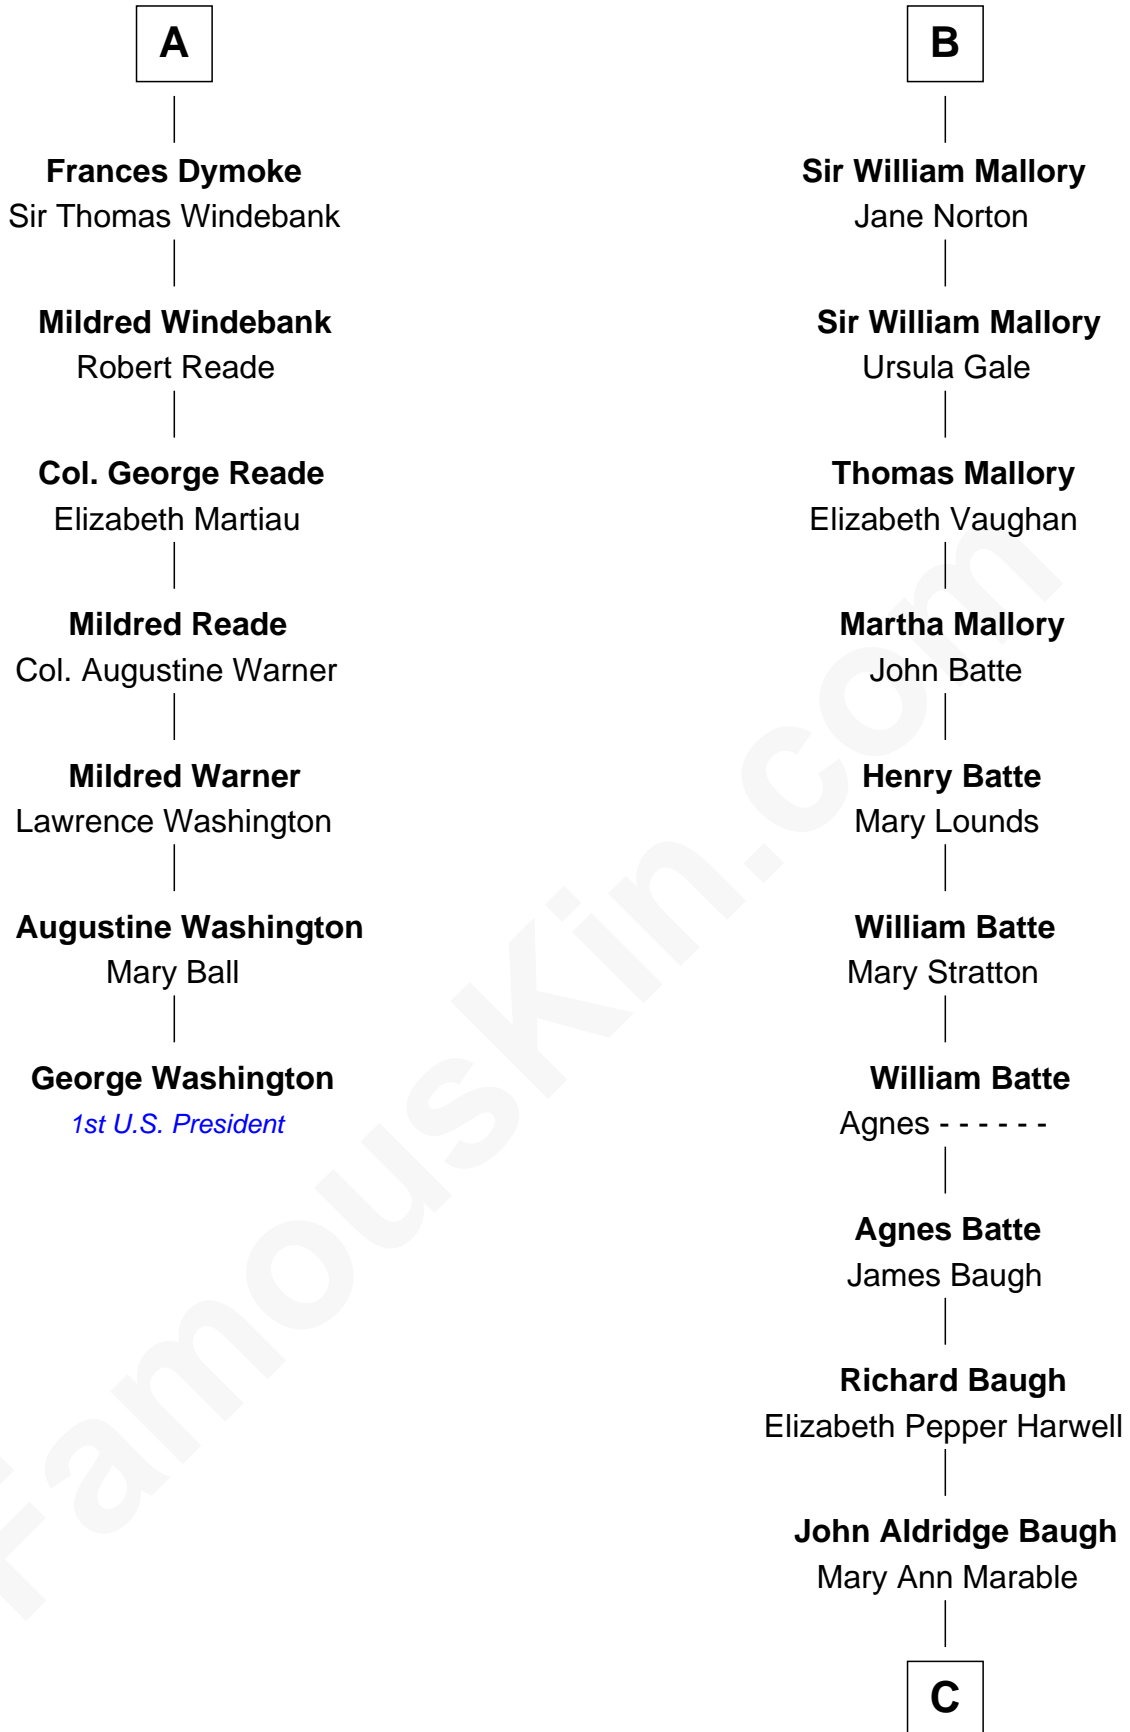

FamousKin.com
Relationship Chart of
George Washington
1st U.S. President

13th cousin 7 times removed of

Liza Minnelli
Singer and Actress

Sir Geoffrey le Scrope
 Ivetta de Ros

C

Elizabeth Baugh
William Tecumseh Gumm

Francis Avent Gumm
Ethel Marian Milne

Frances Ethel Gumm
Vincent Minnelli

Liza Minnelli
Singer and Actress

FamousKin.com