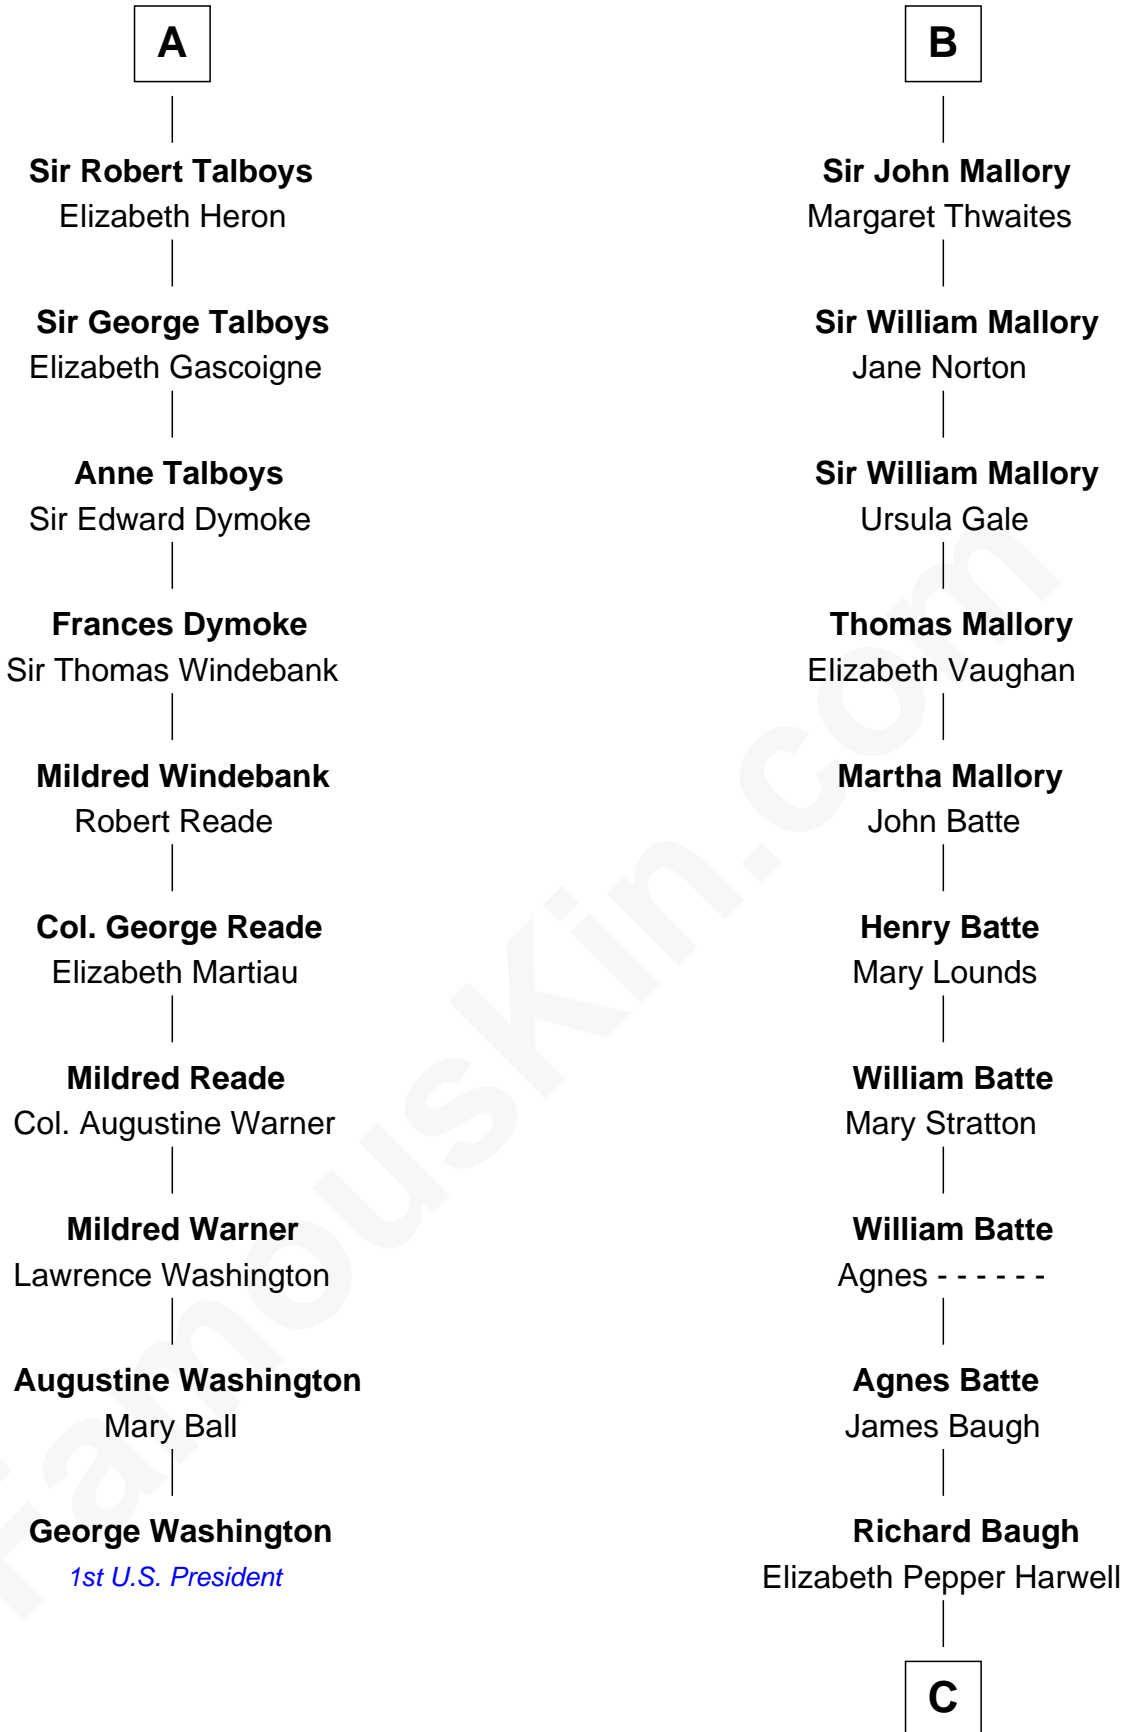

**FamousKin.com**  
**Relationship Chart of**  
**George Washington**  
*1st U.S. President*

16th cousin 5 times removed of

**Liza Minnelli**  
*Singer and Actress*

**William de Odingsells**  
 Ela FitzWalter

**Ida de Odingsells**  
 Sir Roger de Herdeburgh

**Ela Herdeburgh**  
 Sir William de Boteler

**Ankaret le Boteler**  
 John le Strange

**Eleanor le Strange**  
 Sir Reynold de Grey

**Sir Reynold Grey**  
 Margaret de Ros

**Margaret Grey**  
 Sir William Bonville

**Elizabeth Bonville**  
 William Talboys

**A**

**Margaret de Oddingseles**  
 Sir John de Grey

**Sir John Grey**  
 Avice Marmion

**Sir Robert Grey**  
 Lora de St. Quintin

**Elizabeth Grey**  
 Henry FitzHugh

**Sir William FitzHugh**  
 Margery Willoughby

**Lora FitzHugh**  
 Sir John Constable

**Joan Constable**  
 Sir William Mallory

**B**

C

**John Aldridge Baugh**

Mary Ann Marable