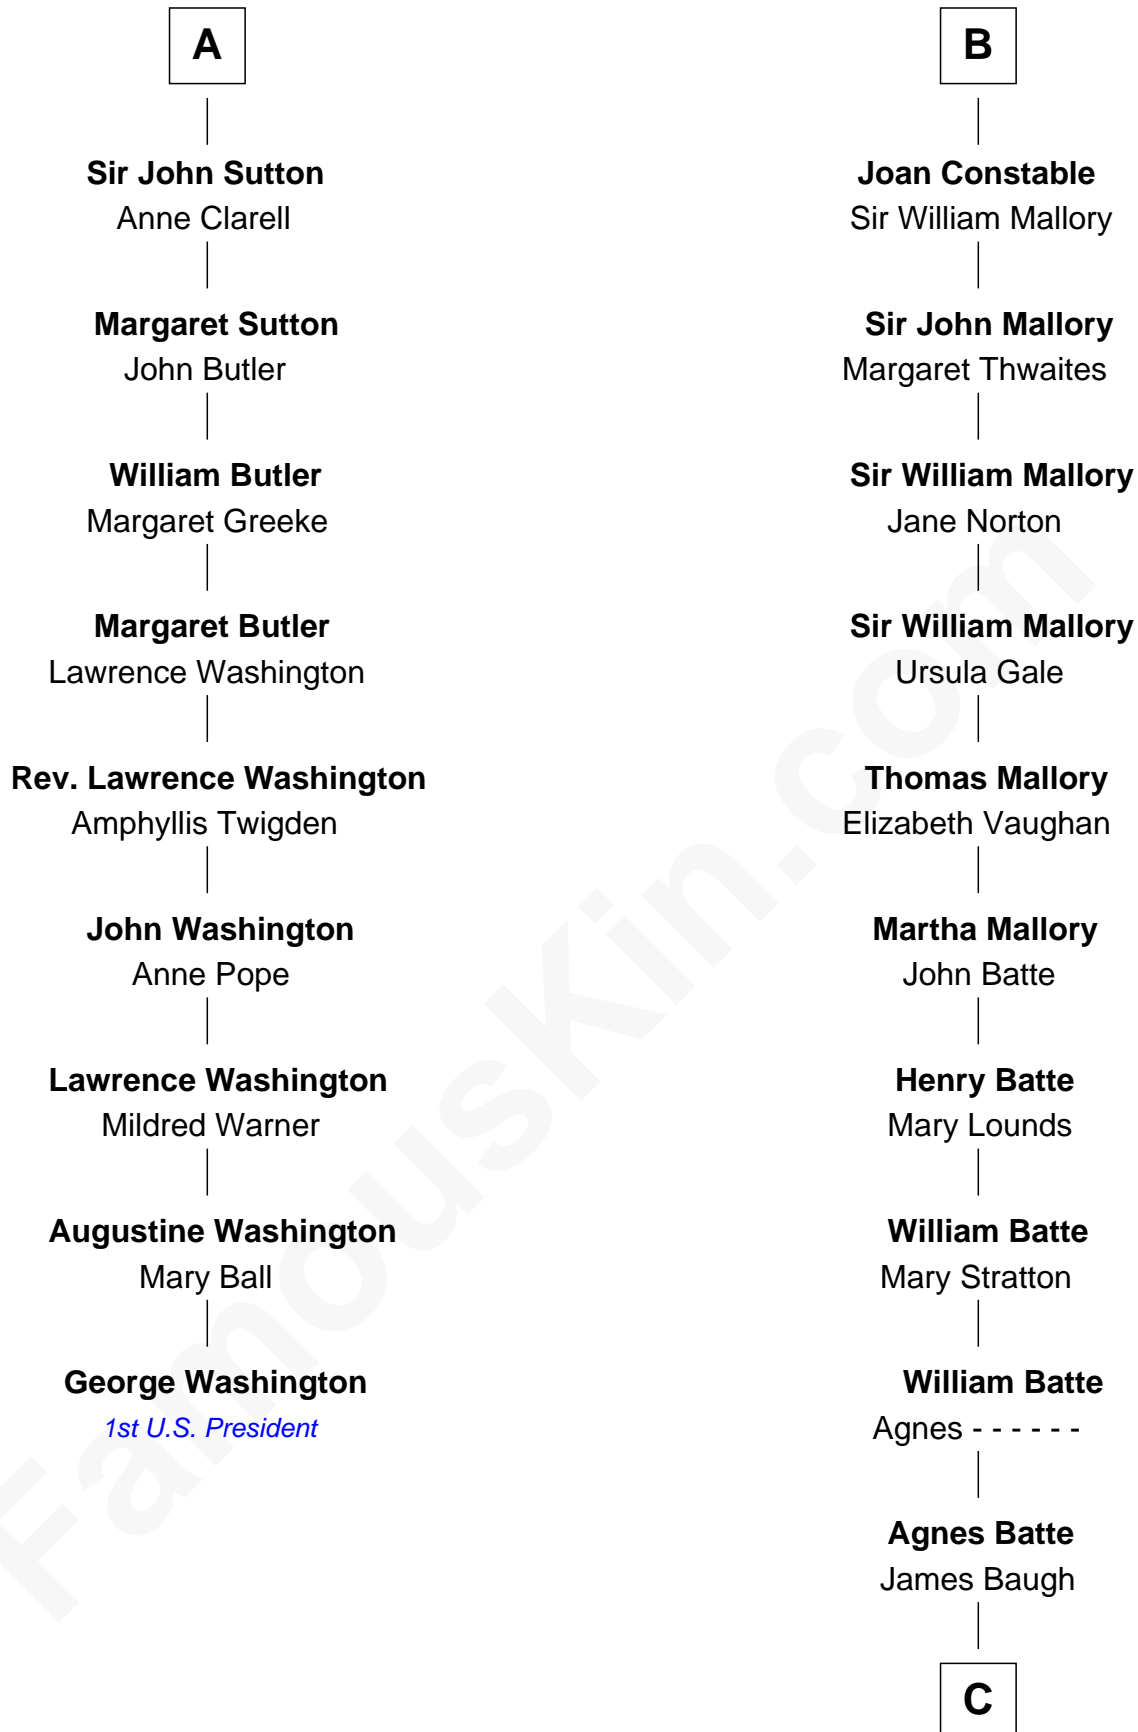

**FamousKin.com**  
**Relationship Chart of**  
**George Washington**  
*1st U.S. President*

**15th cousin 6 times removed of**  
**Judy Garland**  
*Singer and Movie Actress*

**C**

**Richard Baugh**

Elizabeth Pepper Harwell

**John Aldridge Baugh**

Mary Ann Marable

**Elizabeth Baugh**

William Tecumseh Gumm

**Francis Avent Gumm**

Ethel Marian Milne

**Judy Garland**

*Singer and Movie Actress*

FamousKin.com