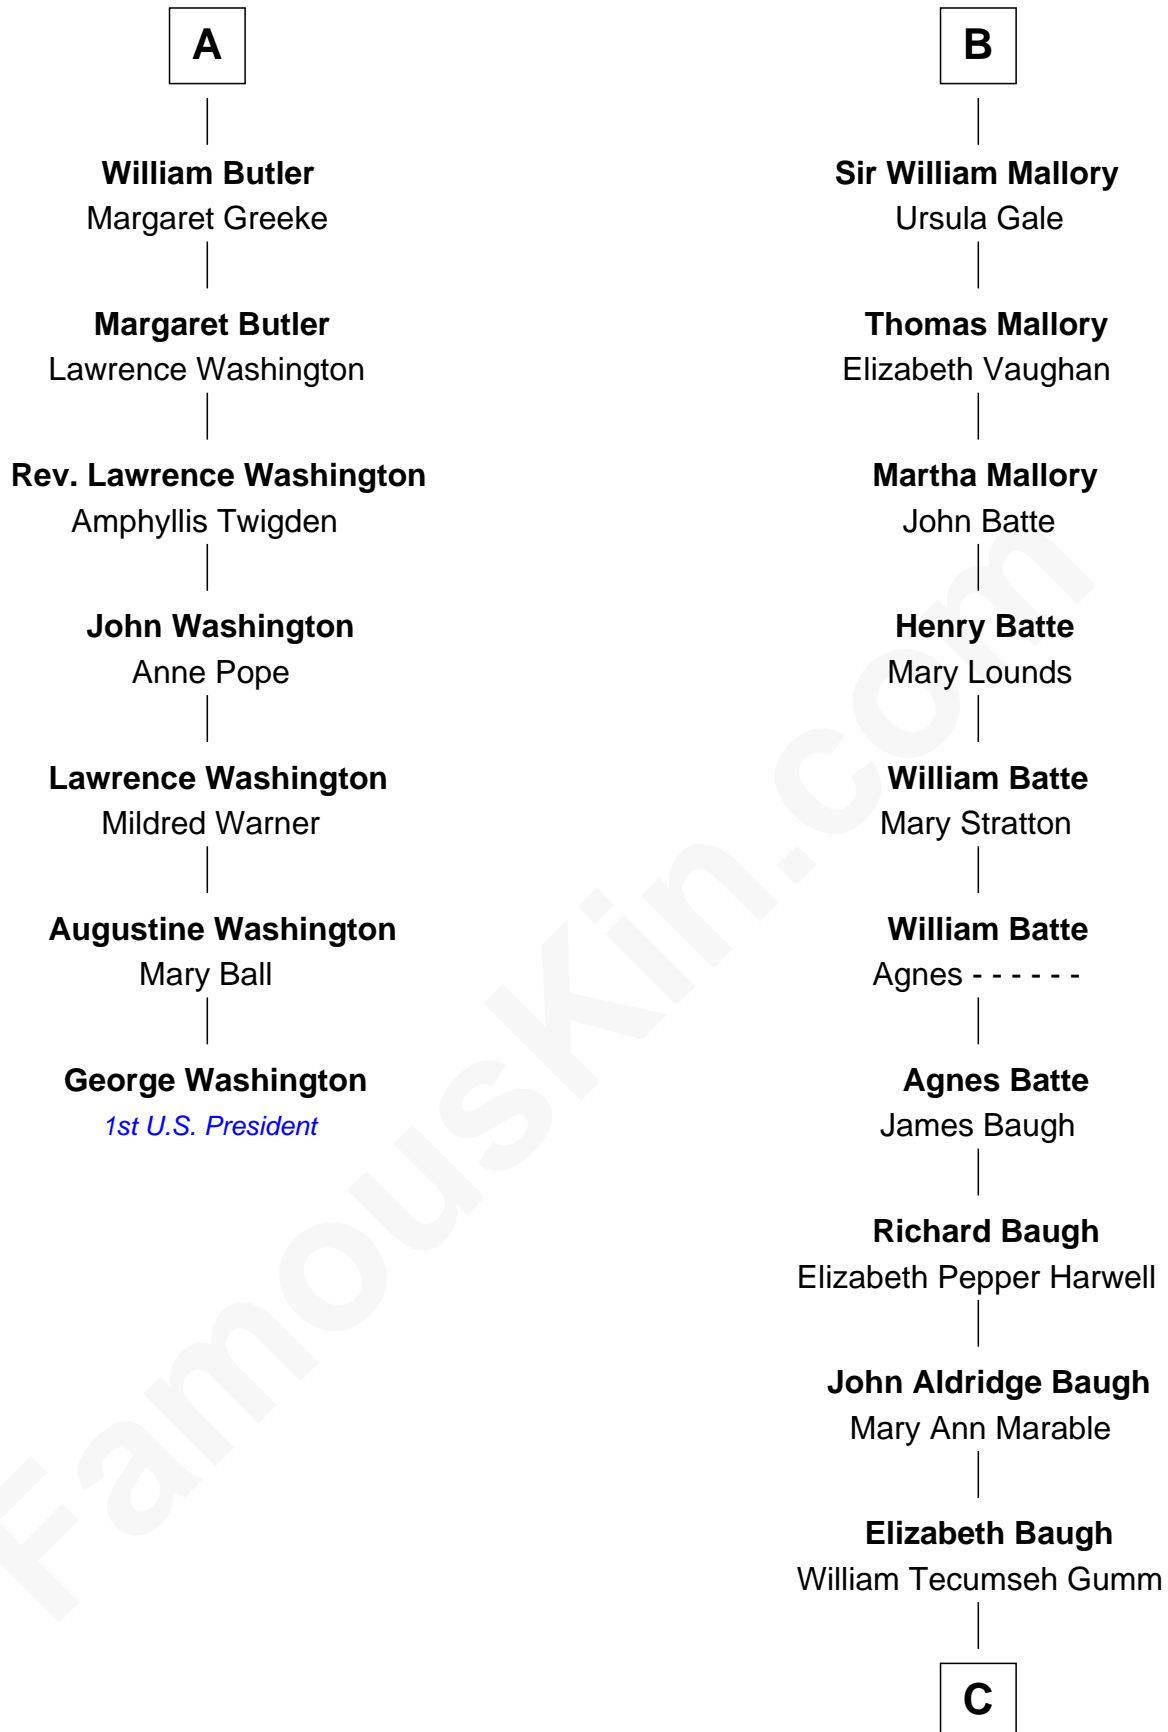

**FamousKin.com**  
**Relationship Chart of**  
**George Washington**  
*1st U.S. President*

13th cousin 5 times removed of

**Judy Garland**  
*Singer and Movie Actress*

**Edmund Fitzalan**  
 Alice de Warenne

**Richard Fitzalan**  
 Eleanor Plantagenet

**Aline Fitzalan**  
 Sir Roger le Strange

**Alice Fitzalan**  
 Sir Thomas de Holand

**Lucy le Strange**  
 Sir William Willoughby

**Eleanor Holand**  
 Edward Cherleton

**Margery Willoughby**  
 Sir William FitzHugh

**Joyce Cherleton**  
 Sir John Tiptoft

**Lora FitzHugh**  
 Sir John Constable

**Joyce Tiptoft**  
 Sir Edmund Sutton

**Joan Constable**  
 Sir William Mallory

**Sir John Sutton**  
 Anne Clarell

**Sir John Mallory**  
 Margaret Thwaites

**Margaret Sutton**  
 John Butler

**Sir William Mallory**  
 Jane Norton

**A**

**B**

C

Francis Avent Gumm