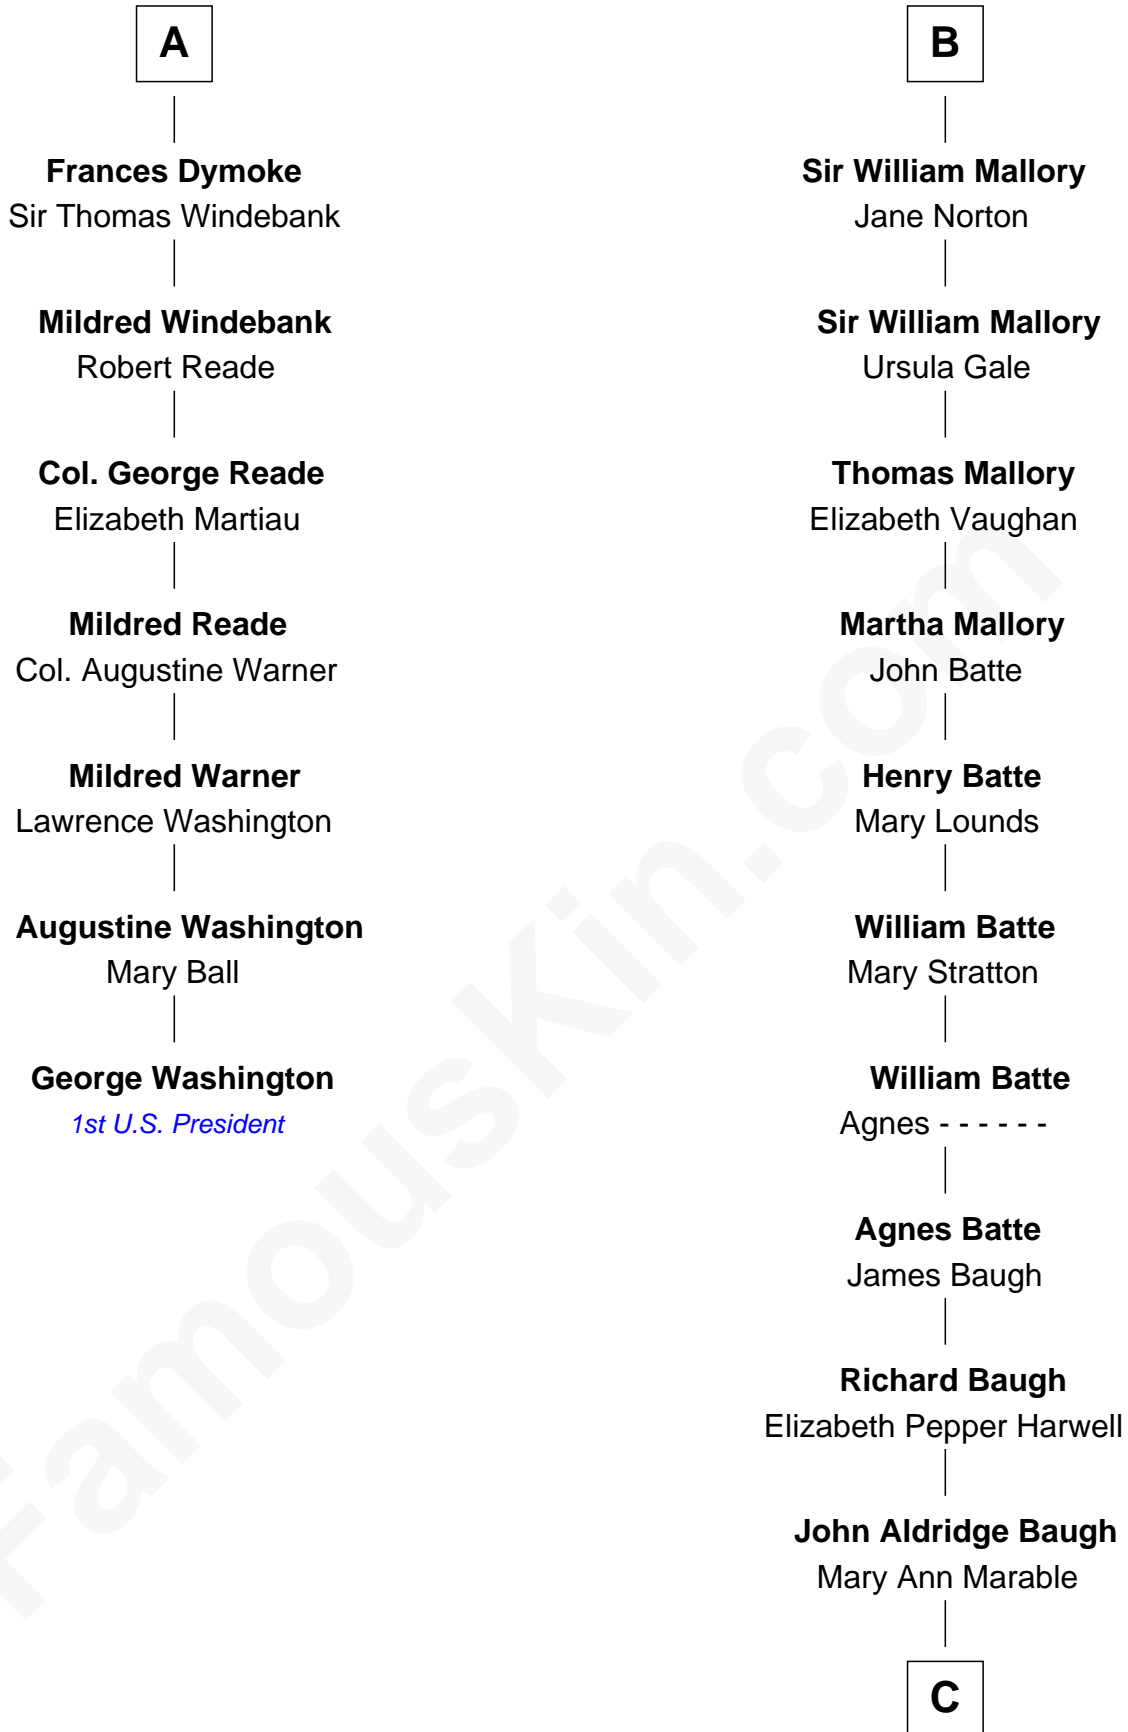

FamousKin.com
Relationship Chart of
George Washington
1st U.S. President

13th cousin 6 times removed of

Judy Garland
Singer and Movie Actress

C

Elizabeth Baugh
William Tecumseh Gumm

Francis Avent Gumm
Ethel Marian Milne