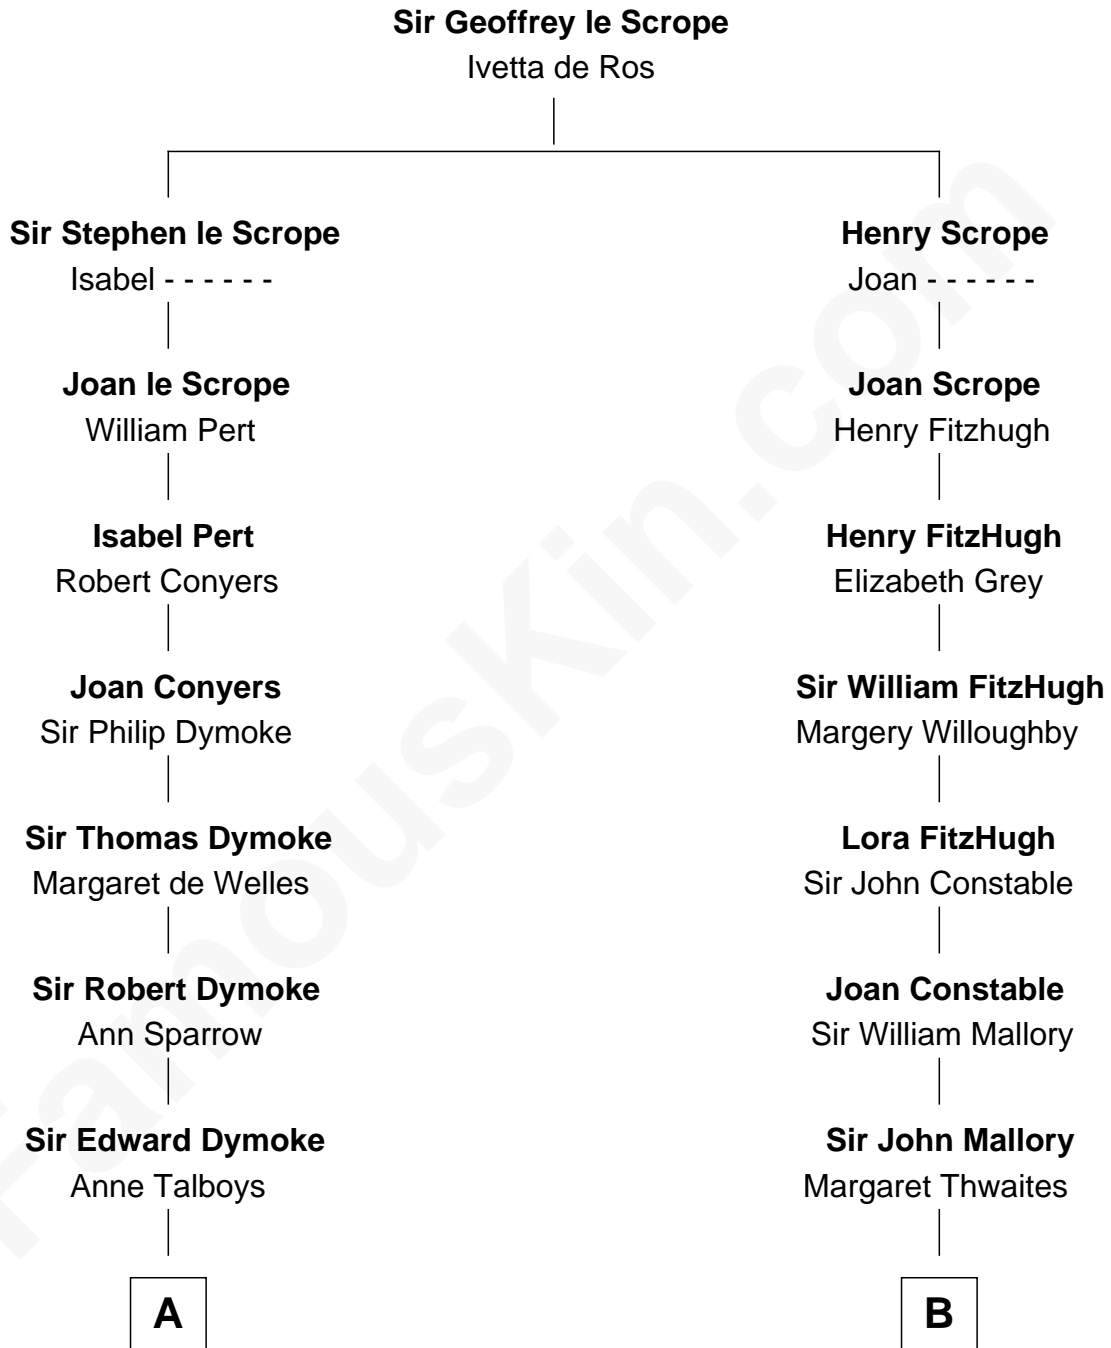

FamousKin.com
Relationship Chart of
George Washington
1st U.S. President

13th cousin 6 times removed of

Judy Garland
Singer and Movie Actress

C

Elizabeth Baugh
William Tecumseh Gumm

Francis Avent Gumm
Ethel Marian Milne