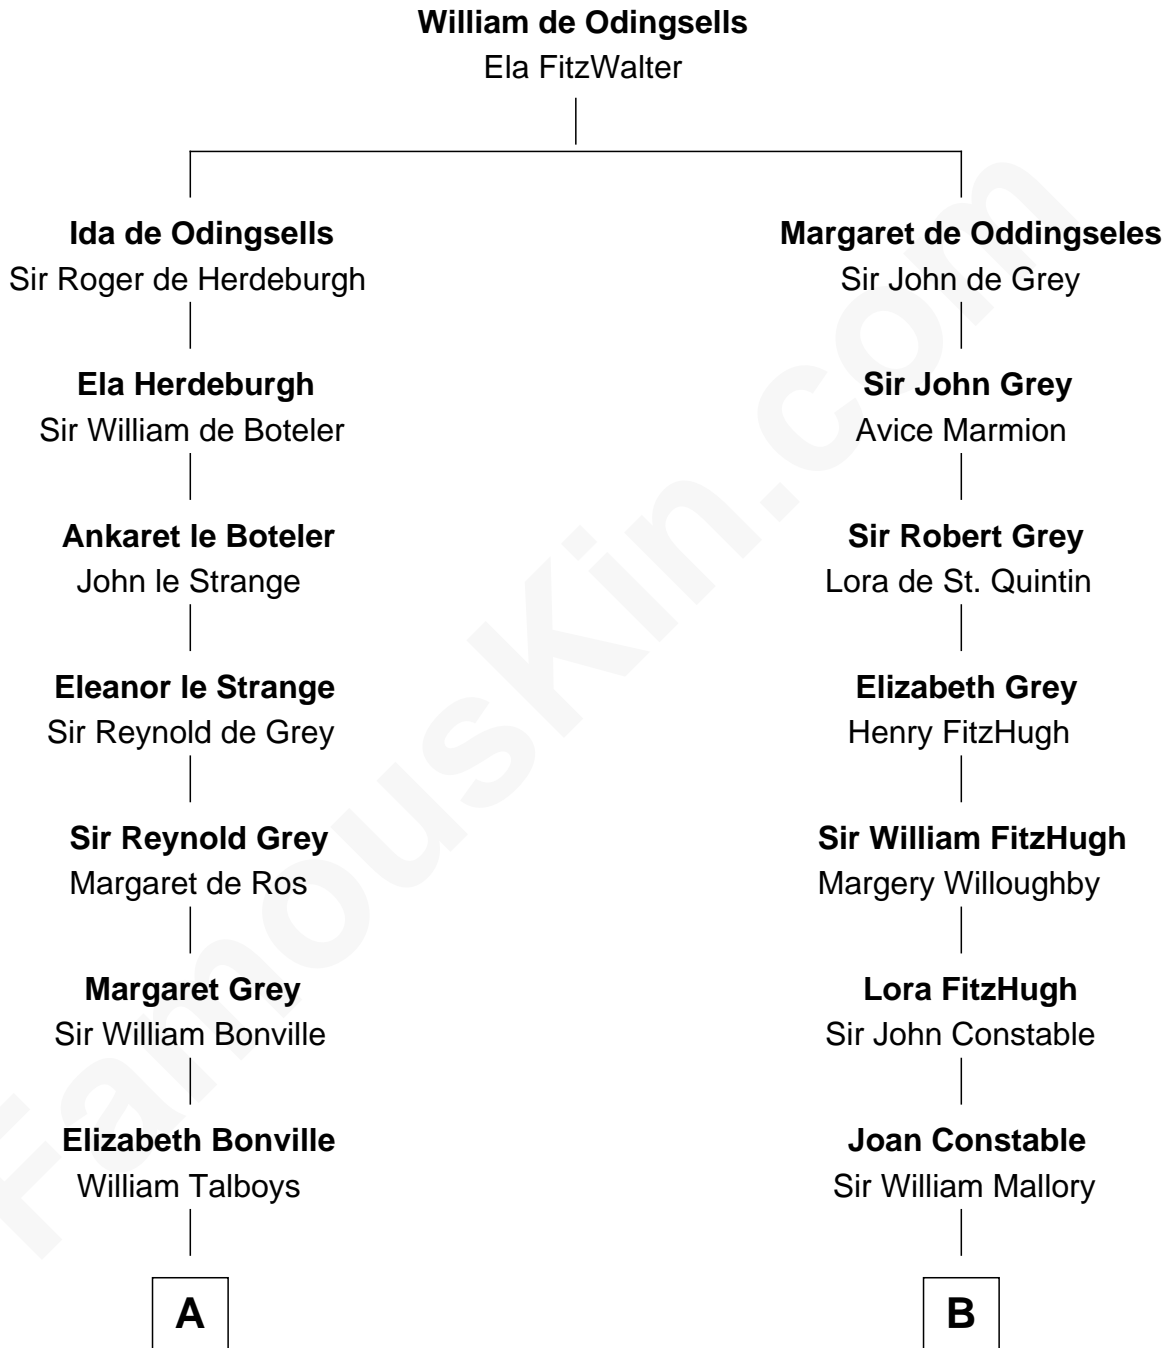

FamousKin.com
Relationship Chart of
George Washington
1st U.S. President

16th cousin 4 times removed of

Judy Garland
Singer and Movie Actress

C

John Aldridge Baugh

Mary Ann Marable

Elizabeth Baugh

William Tecumseh Gumm

Francis Avent Gumm

Ethel Marian Milne

Judy Garland

Singer and Movie Actress

FamousKin.com