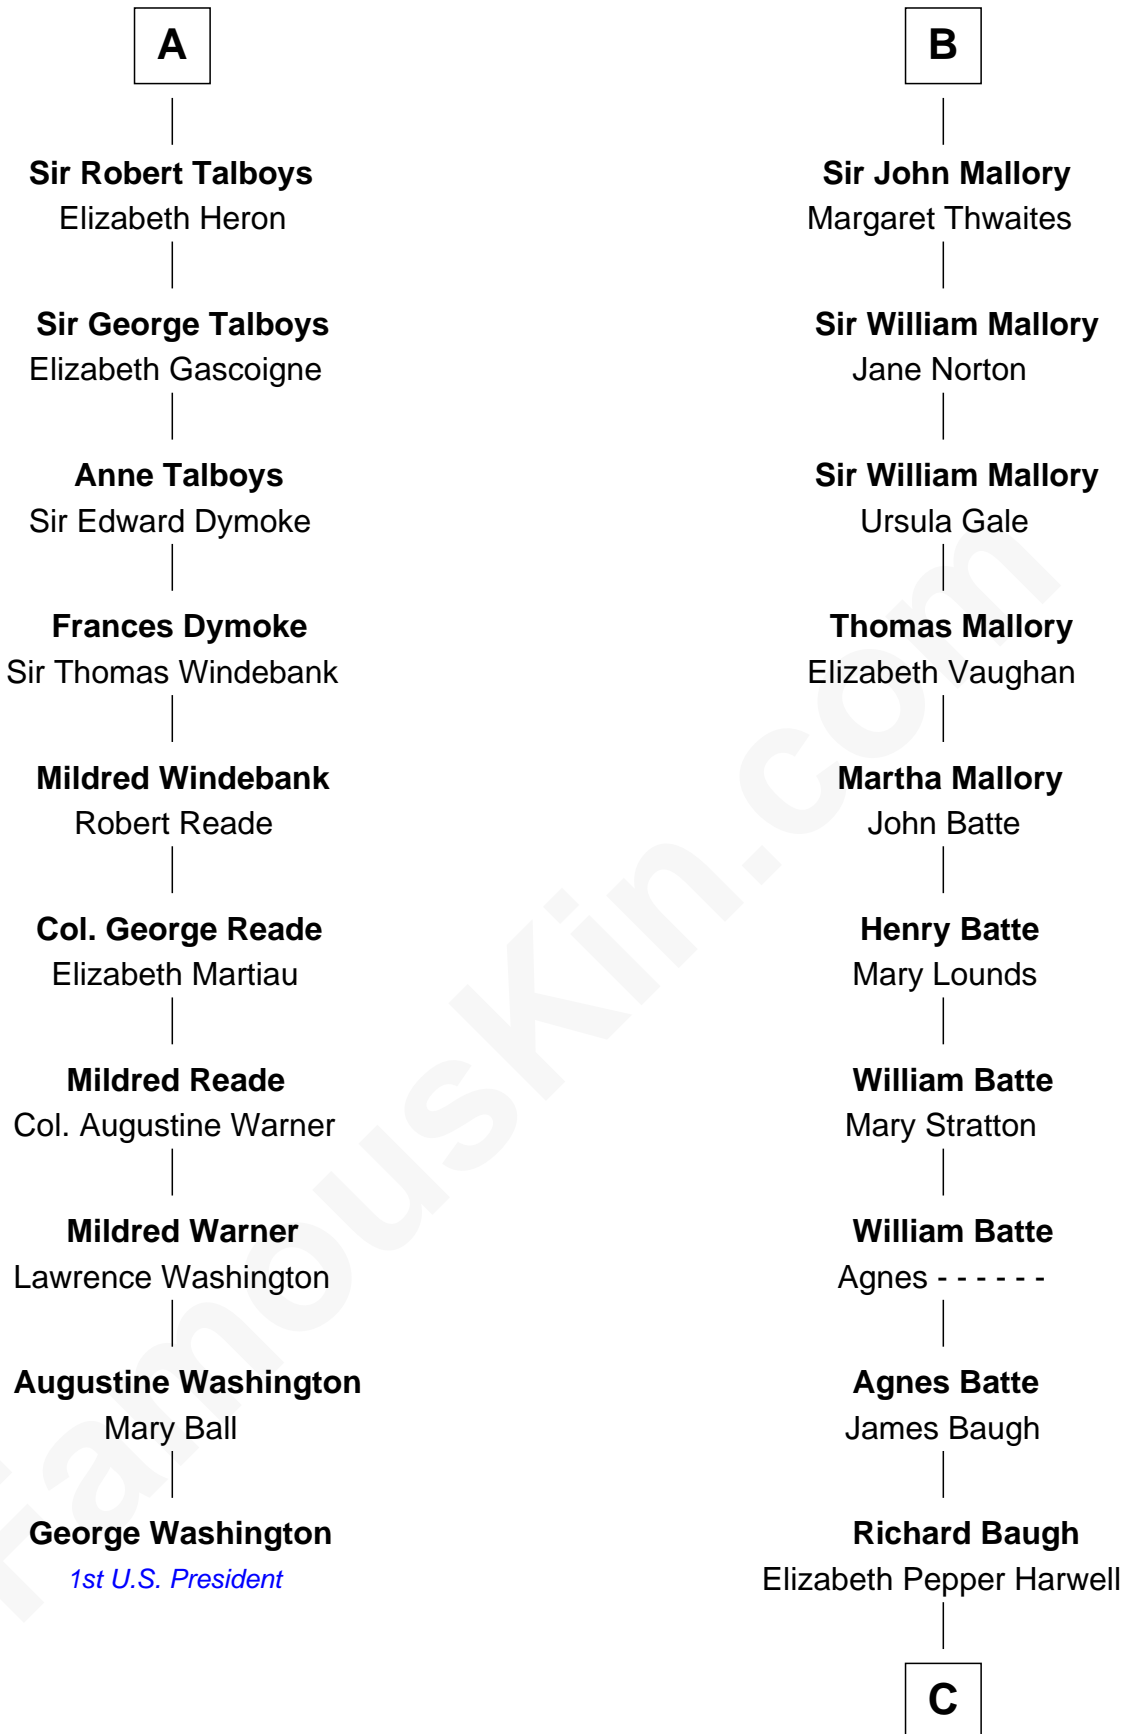

FamousKin.com
Relationship Chart of
George Washington
1st U.S. President

16th cousin 4 times removed of

Judy Garland
Singer and Movie Actress

C

John Aldridge Baugh

Mary Ann Marable

Elizabeth Baugh

William Tecumseh Gumm