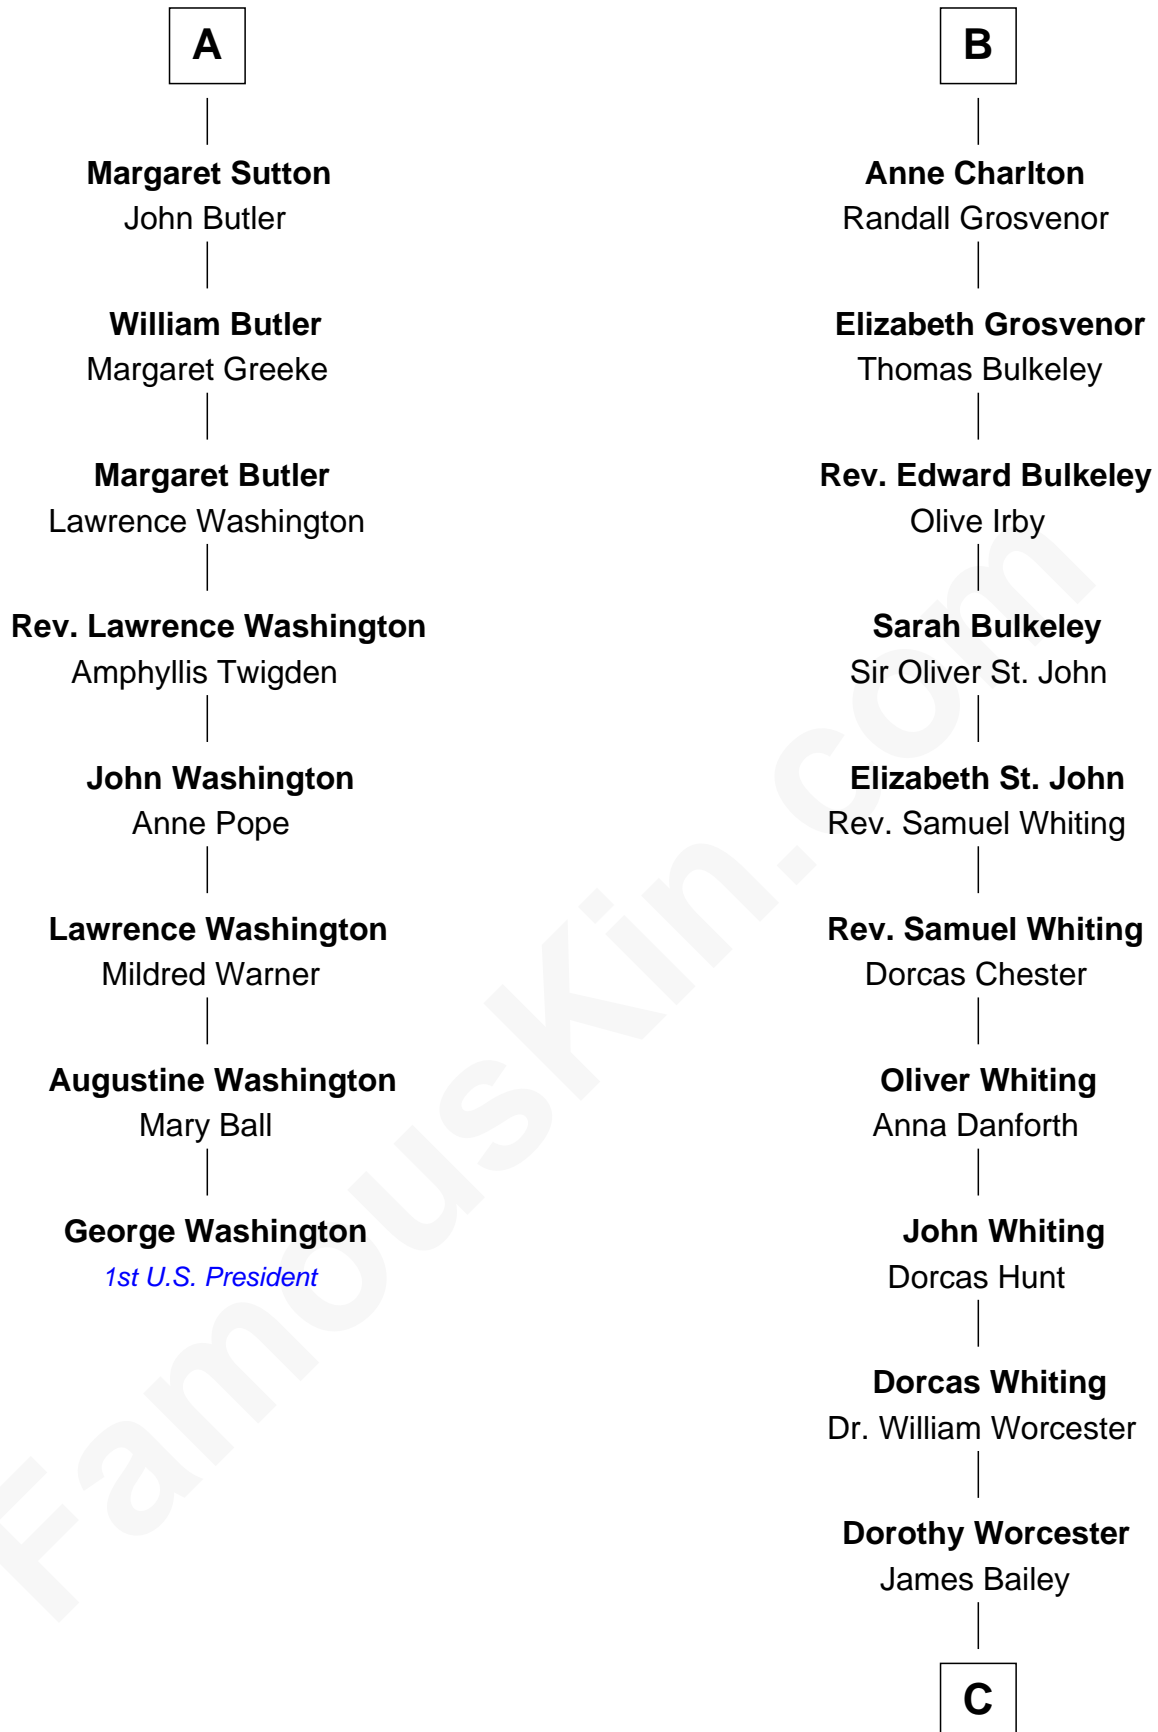

**FamousKin.com**  
**Relationship Chart of**  
**George Washington**  
*1st U.S. President*

14th cousin 7 times removed of

**Bette Davis**  
*Movie Actress*

**C**

**Benjamin W. Bailey**

Latta Hopkins

**Harriet Jane Bailey**

Charles Otis Thompson

**Harriet Eugenia Thompson**

William Aaron Favor

**Ruth Augusta Favor**

Harlow Morrell Davis

**Bette Davis**

*Movie Actress*

FamousKin.com