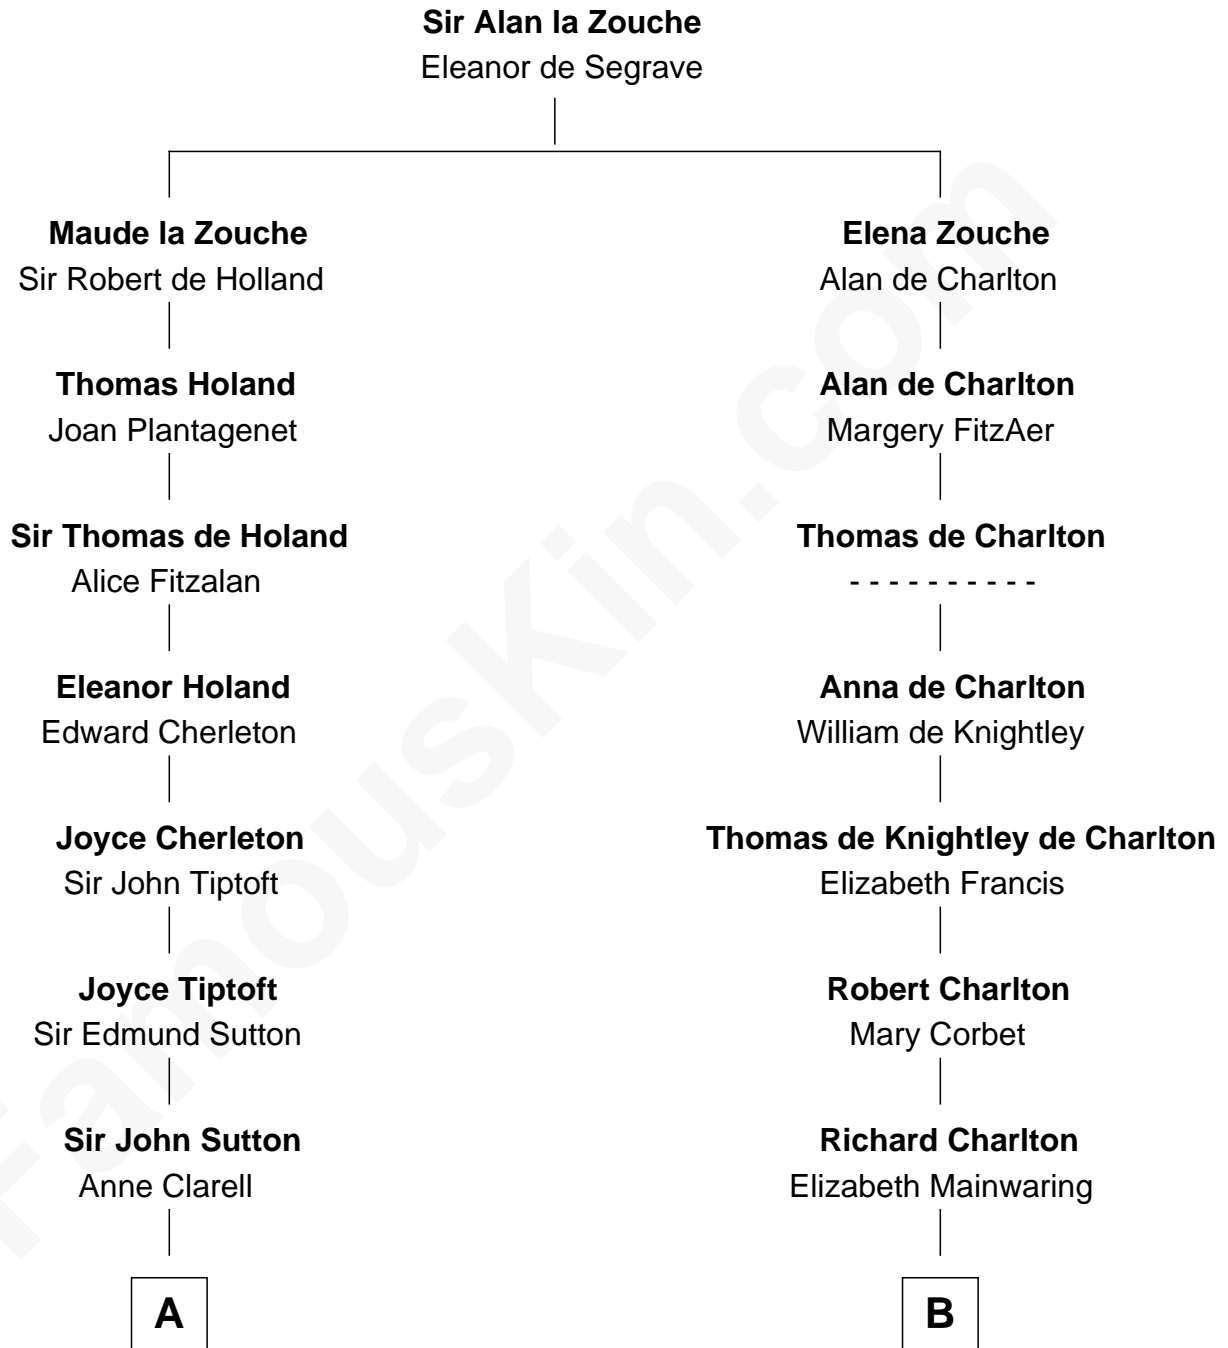

**FamousKin.com**  
**Relationship Chart of**  
**George Washington**  
*1st U.S. President*

14th cousin 7 times removed of

**Bette Davis**  
*Movie Actress*

**C**

**Benjamin W. Bailey**

Latta Hopkins

**Harriet Jane Bailey**

Charles Otis Thompson

**Harriet Eugenia Thompson**

William Aaron Favor

**Ruth Augusta Favor**

Harlow Morrell Davis

**Bette Davis**

*Movie Actress*

FamousKin.com