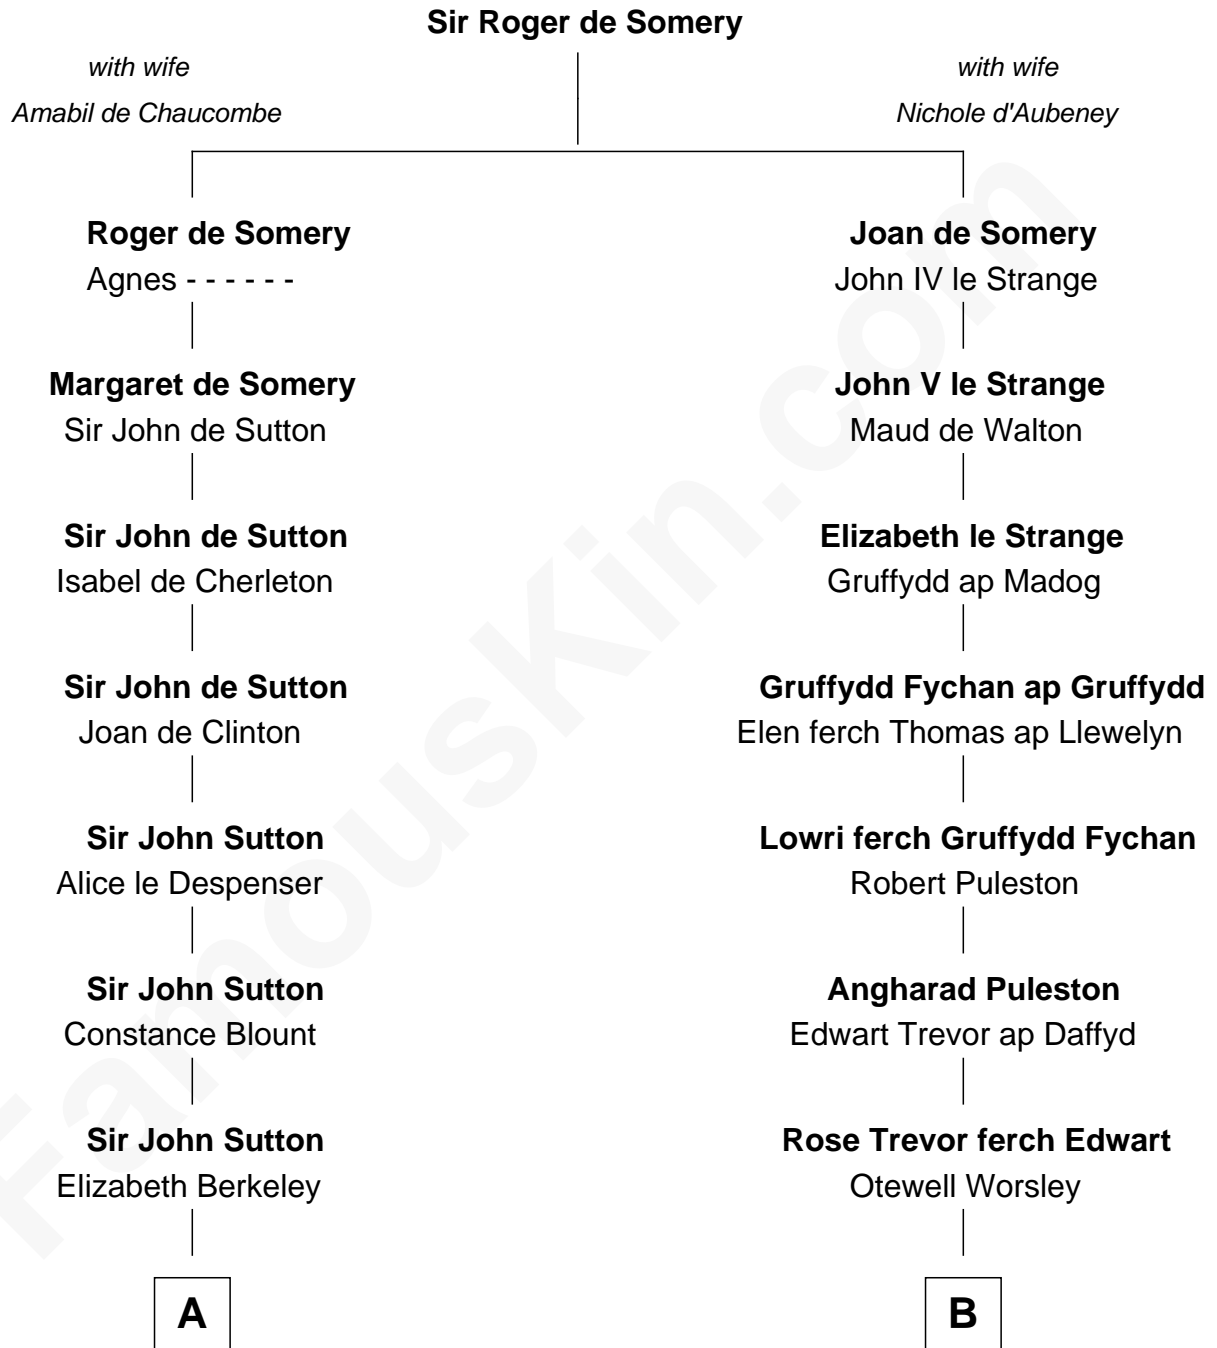

FamousKin.com
Relationship Chart of
George Washington
1st U.S. President

16th cousin 2 times removed of
Eliphalet Remington
Founder of Remington Arms Company

C

Elizabeth Kilbourn
Eliphalet Remington

Eliphalet Remington