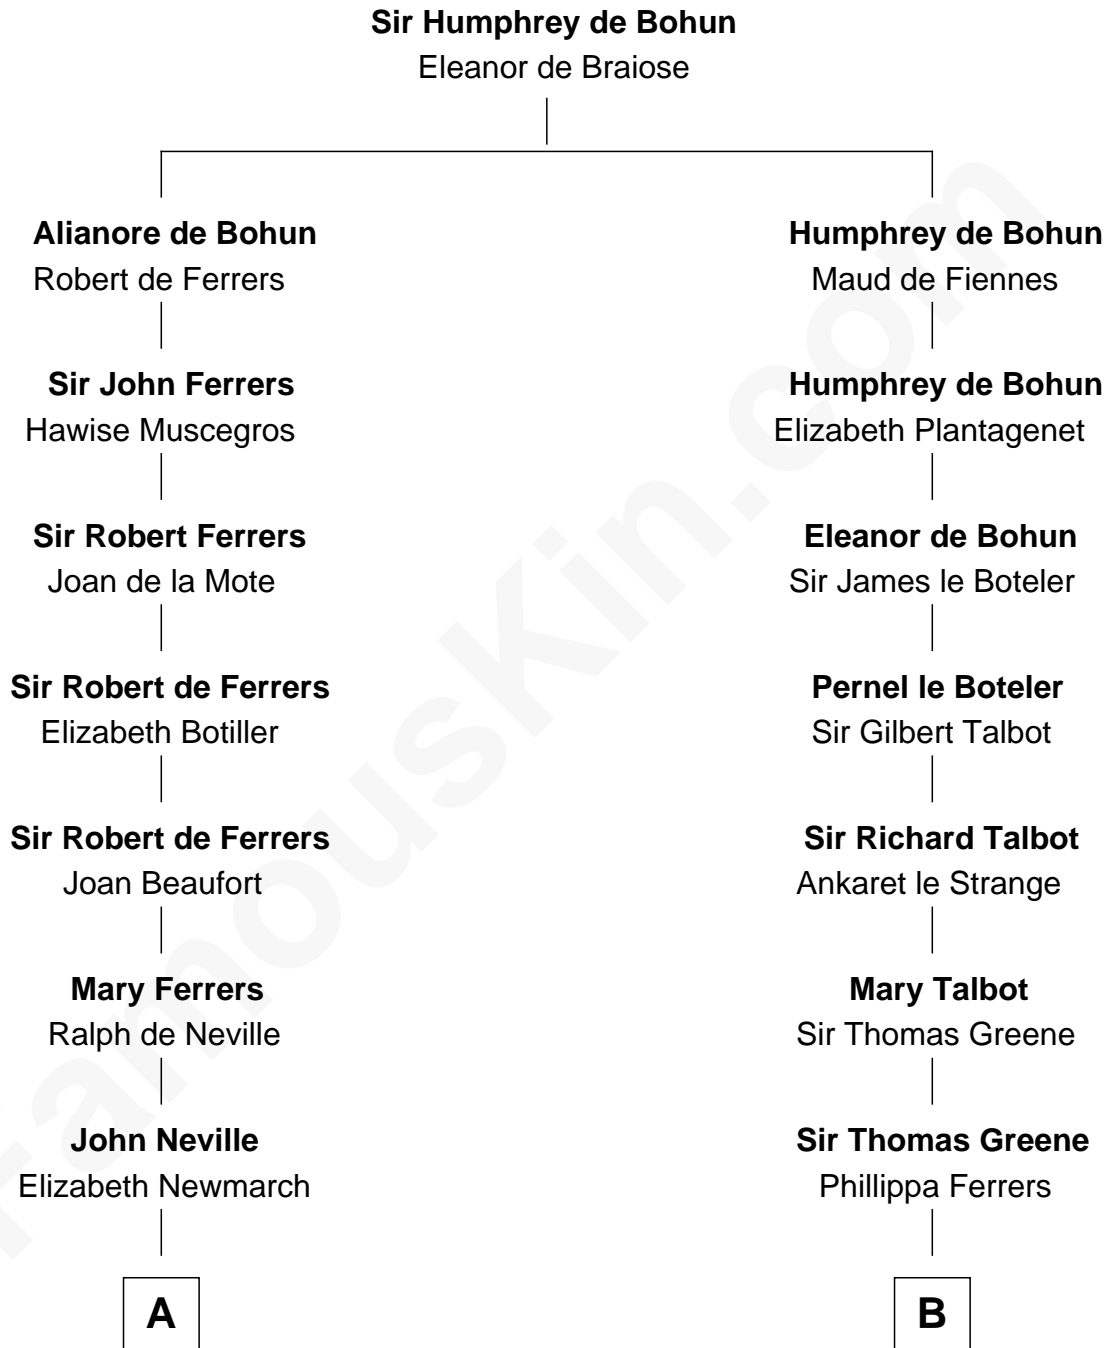

FamousKin.com
Relationship Chart of
George Washington
1st U.S. President

17th cousin 3 times removed of
Lucretia (Rudolph) Garfield
First Lady of President James Garfield

C

Peleg Sanford Mason

Mary Stanton

Elijah Mason

Lucretia Greene

Arabella Greene Mason

Zebulon Rudolph

Lucretia (Rudolph) Garfield

First Lady of James Garfield