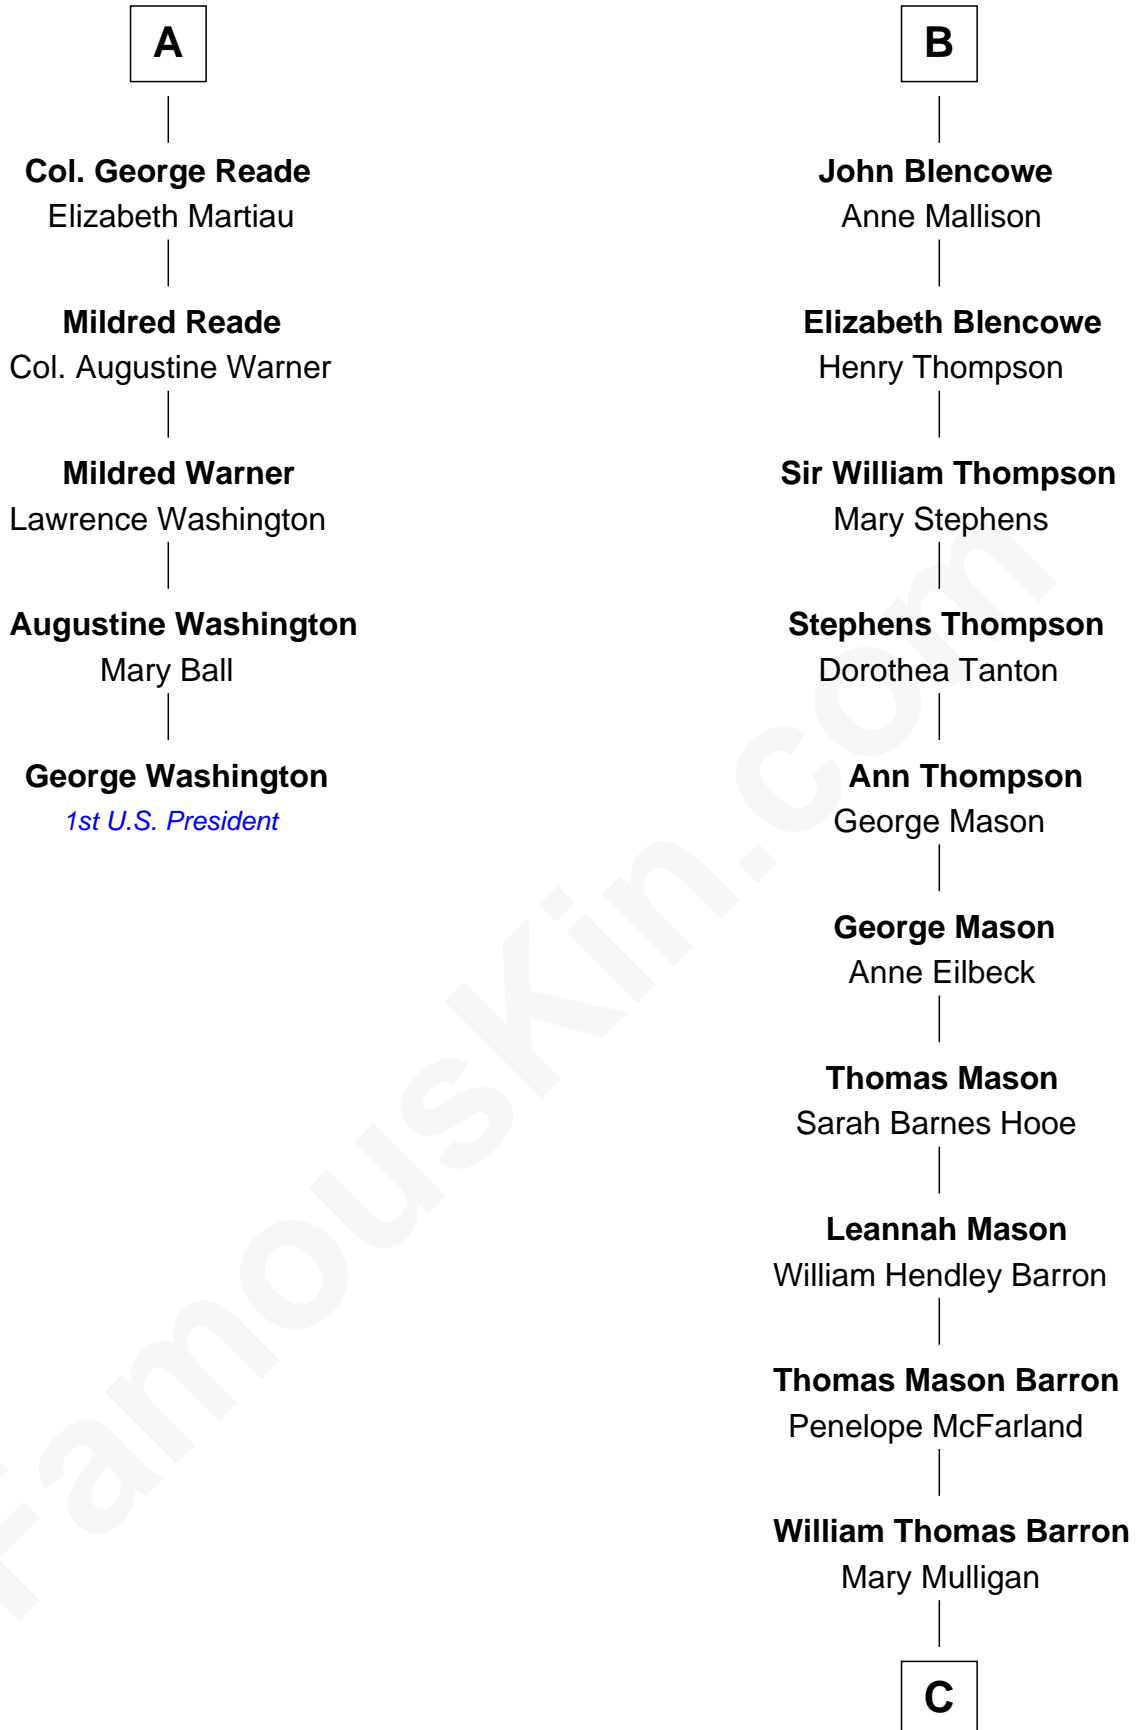

FamousKin.com

Relationship Chart of

George Washington

1st U.S. President

11th cousin 9 times removed of

Paris Hilton
Socialite and TV Personality

C

—
Mary Adelaide Barron
Conrad Nicholson Hilton

—
Barron Hilton
Marilyn June Hawley

—
Richard Howard Hilton
Kathleen Elizabeth Avanzino

—
Paris Hilton

Socialite and TV Personality

FamousKin.com