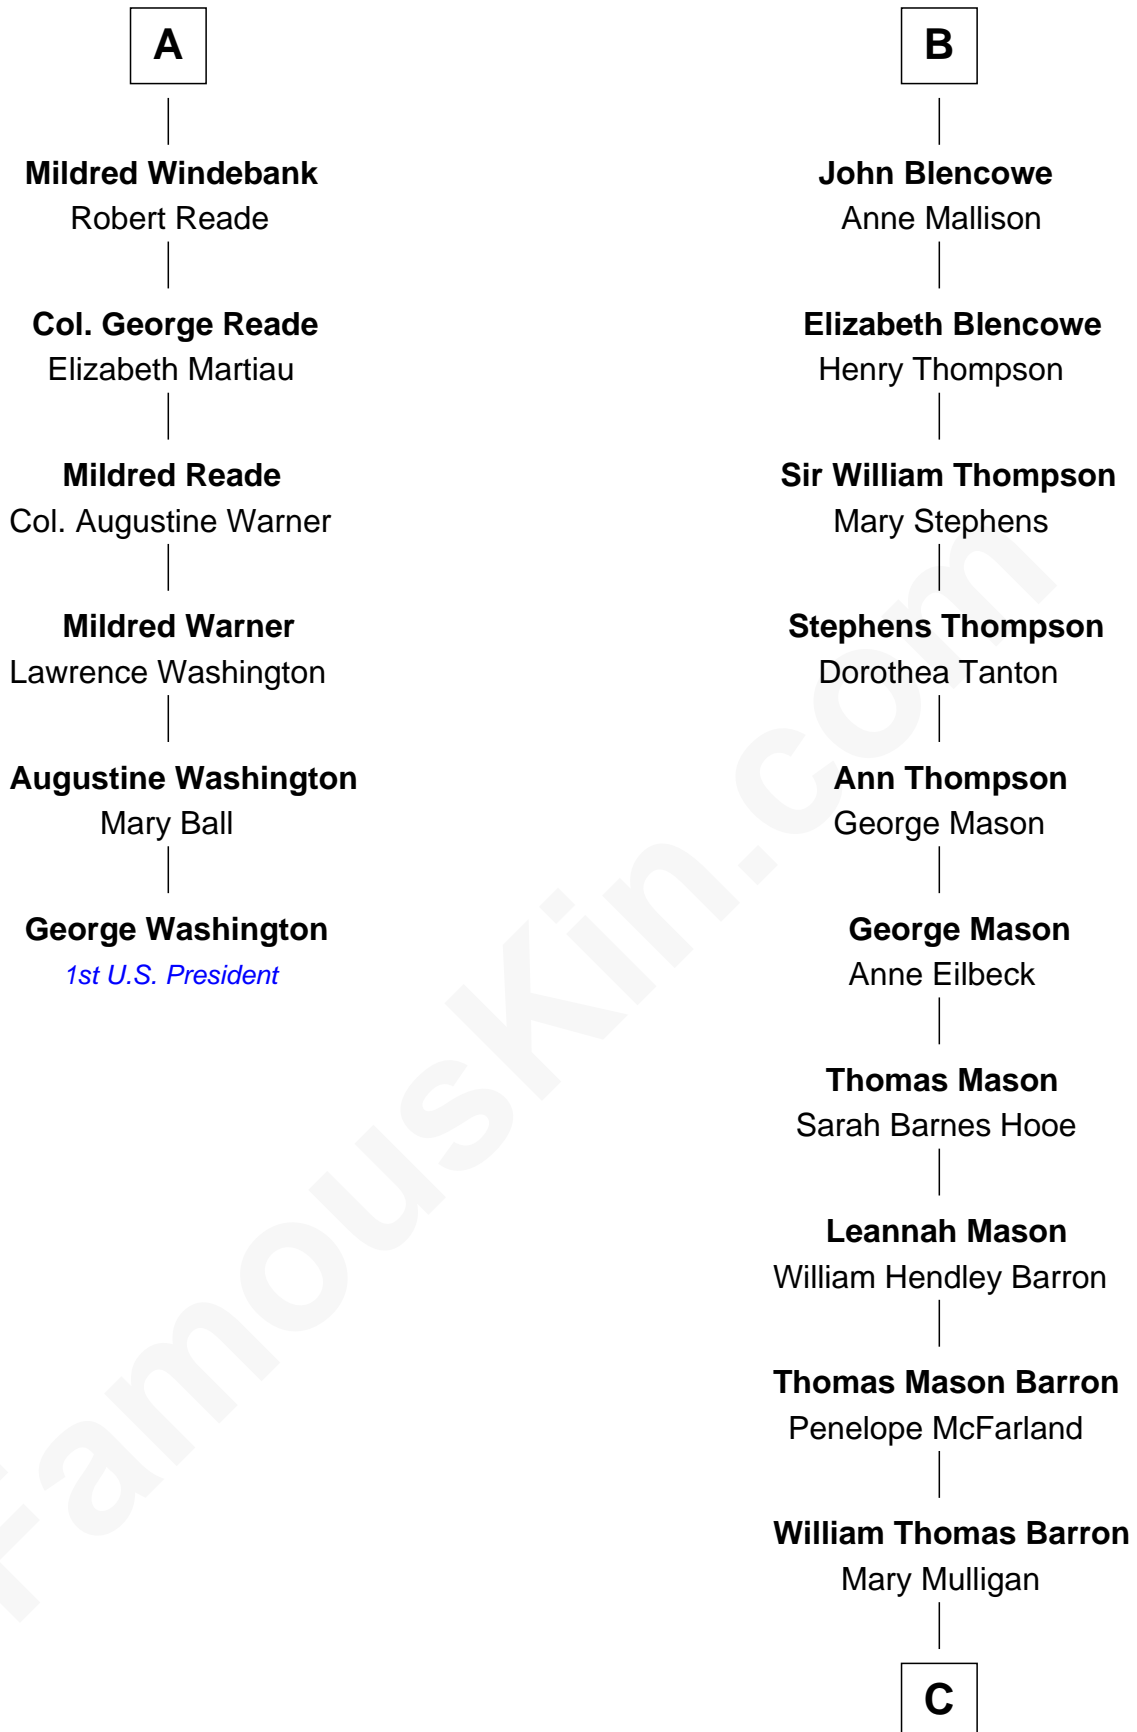

FamousKin.com
Relationship Chart of
George Washington
1st U.S. President

12th cousin 8 times removed of
Paris Hilton
Socialite and TV Personality

C

—
Mary Adelaide Barron
Conrad Nicholson Hilton

—
Barron Hilton
Marilyn June Hawley

—
Richard Howard Hilton
Kathleen Elizabeth Avanzino

—
Paris Hilton
Socialite and TV Personality

FamousKin.com