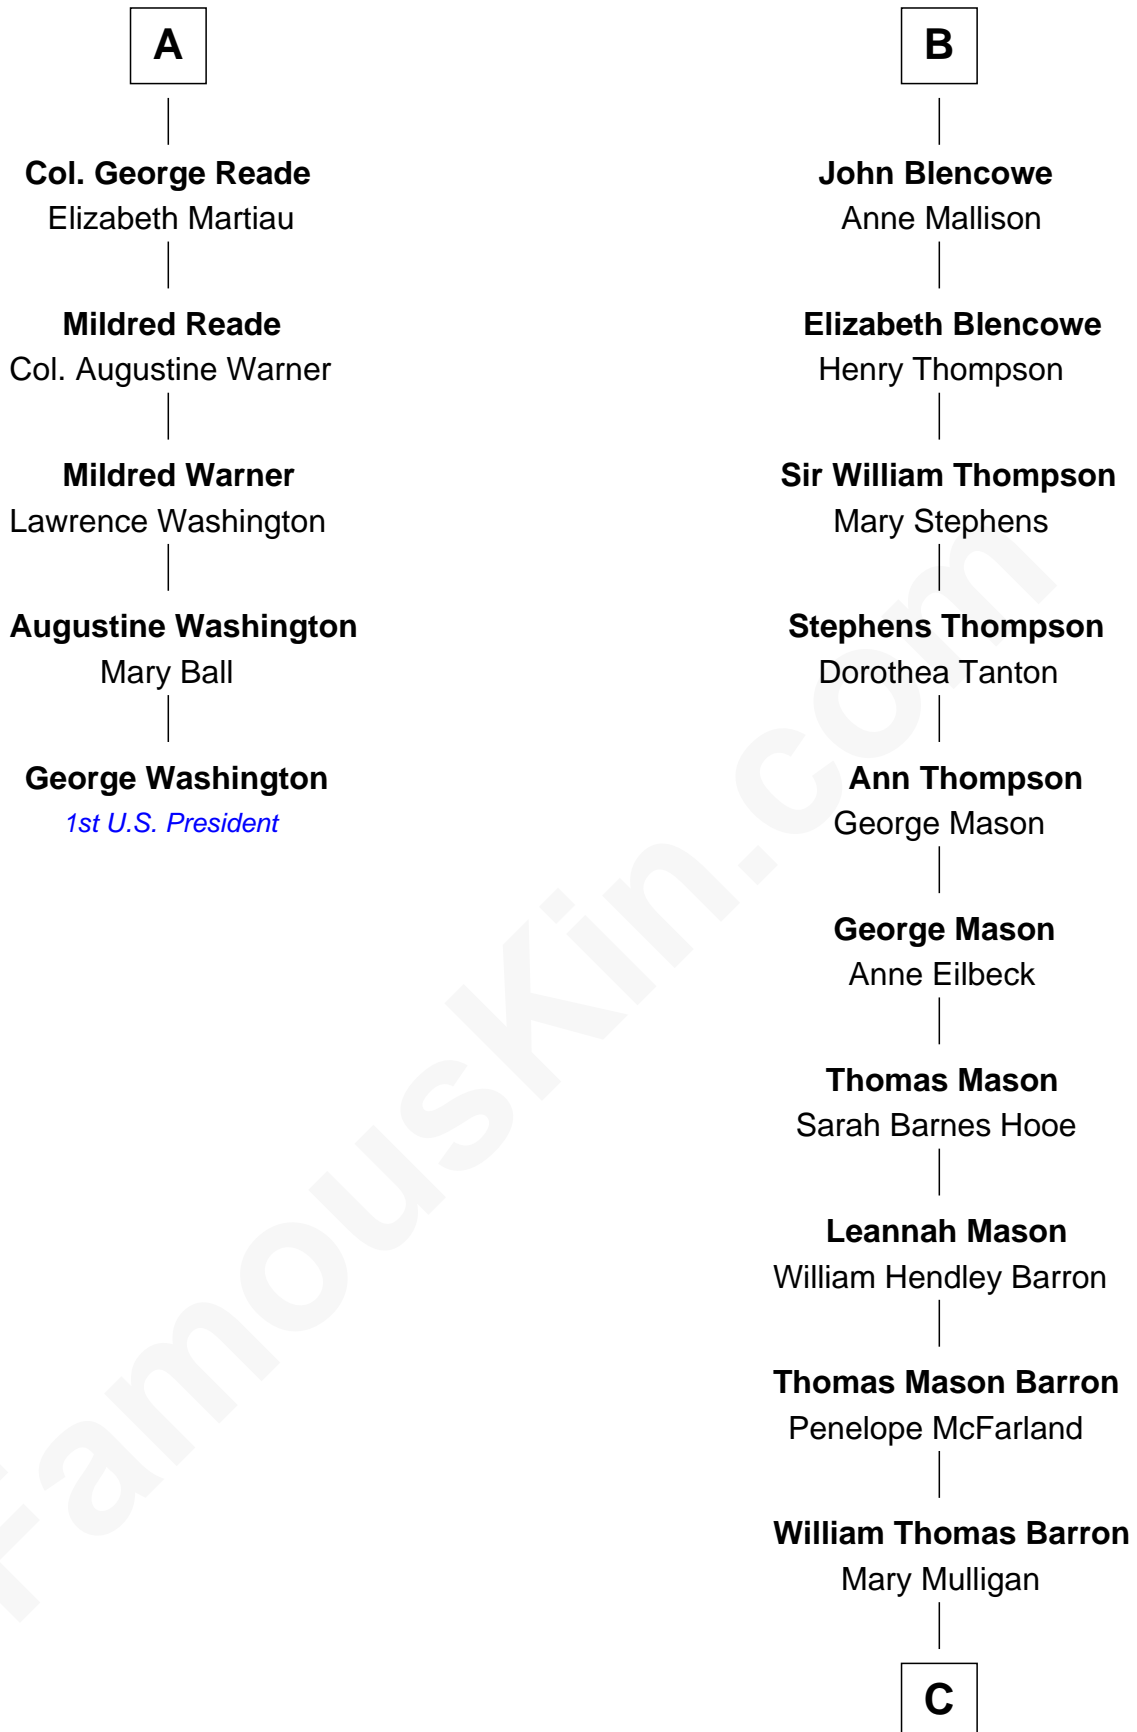

FamousKin.com

Relationship Chart of

George Washington

1st U.S. President

11th cousin 9 times removed of

Paris Hilton
Socialite and TV Personality

C

Mary Adelaide Barron
Conrad Nicholson Hilton

Barron Hilton
Marilyn June Hawley

Richard Howard Hilton
Kathleen Elizabeth Avanzino

Paris Hilton

Socialite and TV Personality

FamousKin.com