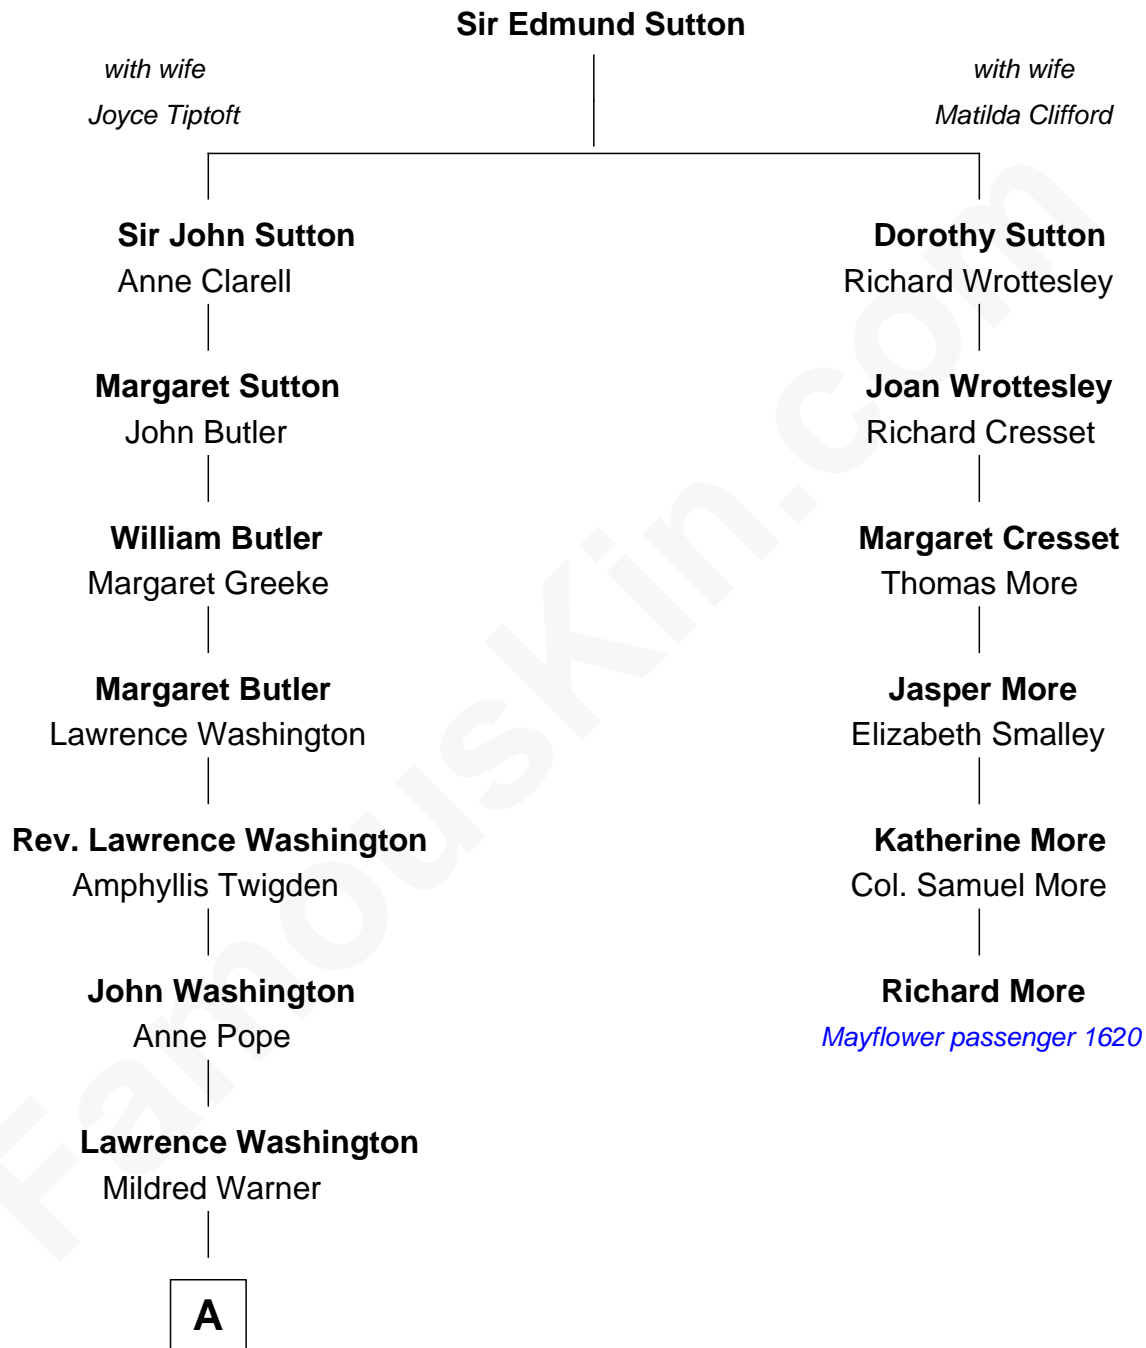

FamousKin.com

Relationship Chart of

George Washington

1st U.S. President

MAYFLOWER

5th cousin 3 times removed of

Richard More

(c1614 - c1696) *Mayflower passenger 1620*

FamousKin.com