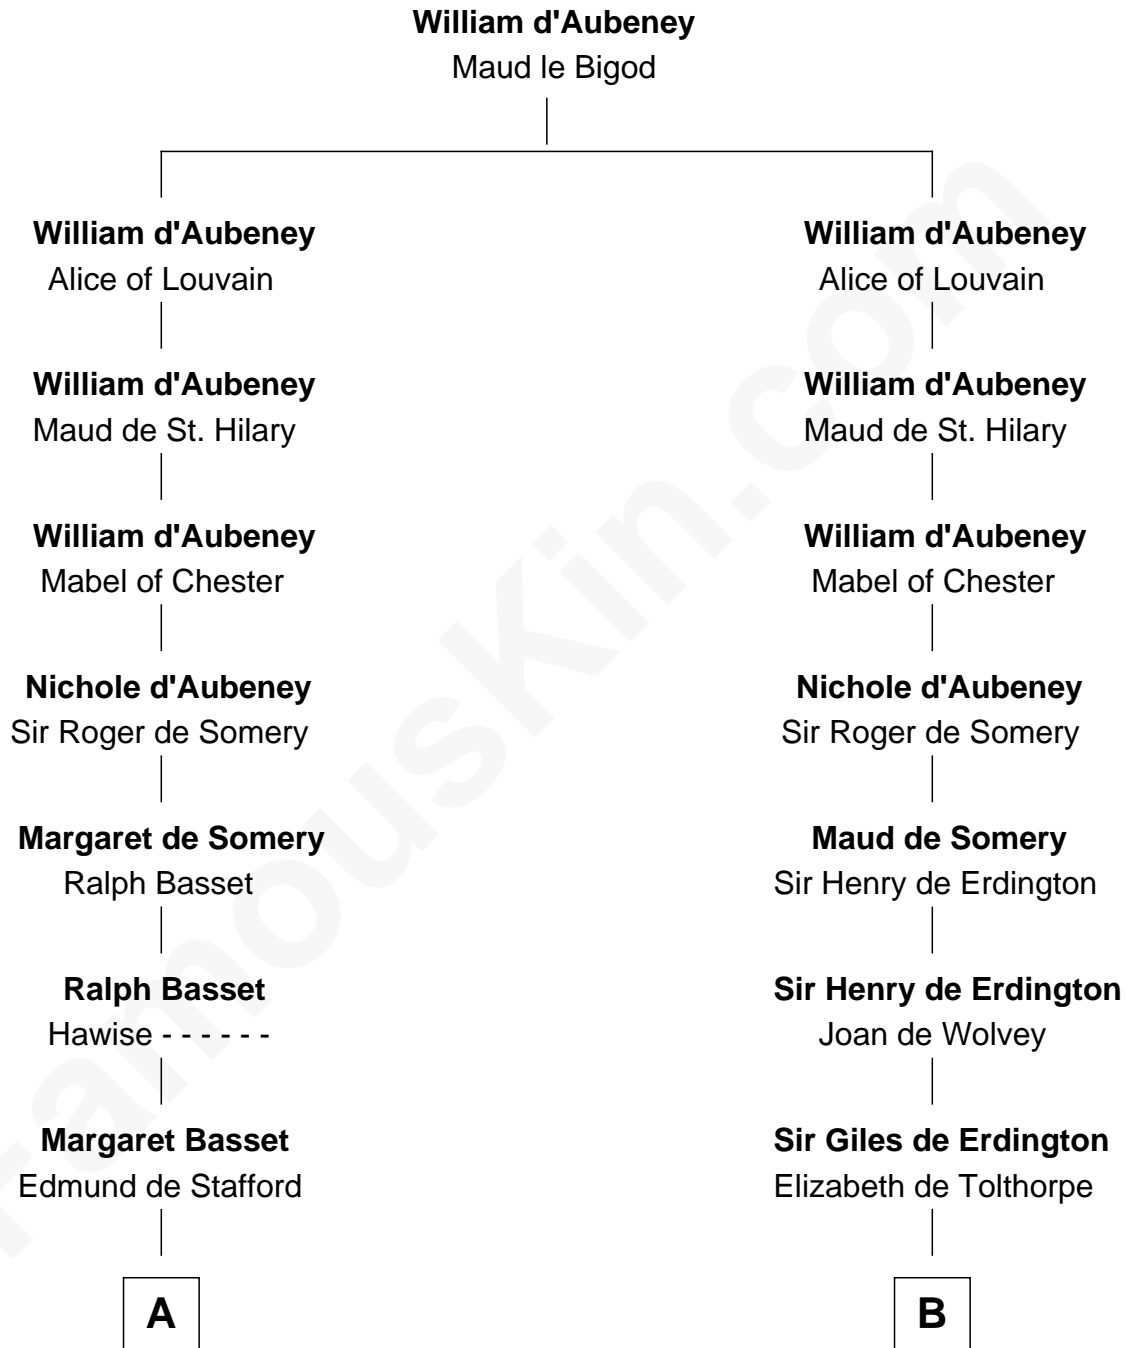

FamousKin.com

Relationship Chart of

George Washington

1st U.S. President

MAYFLOWER

15th cousin 6 times removed of

Richard More

(c1614 - c1696) Mayflower passenger 1620

C

Col. George Reade

Elizabeth Martiau

Mildred Reade

Col. Augustine Warner

Mildred Warner

Lawrence Washington

Augustine Washington

Mary Ball

George Washington

1st U.S. President

FamousKin.com