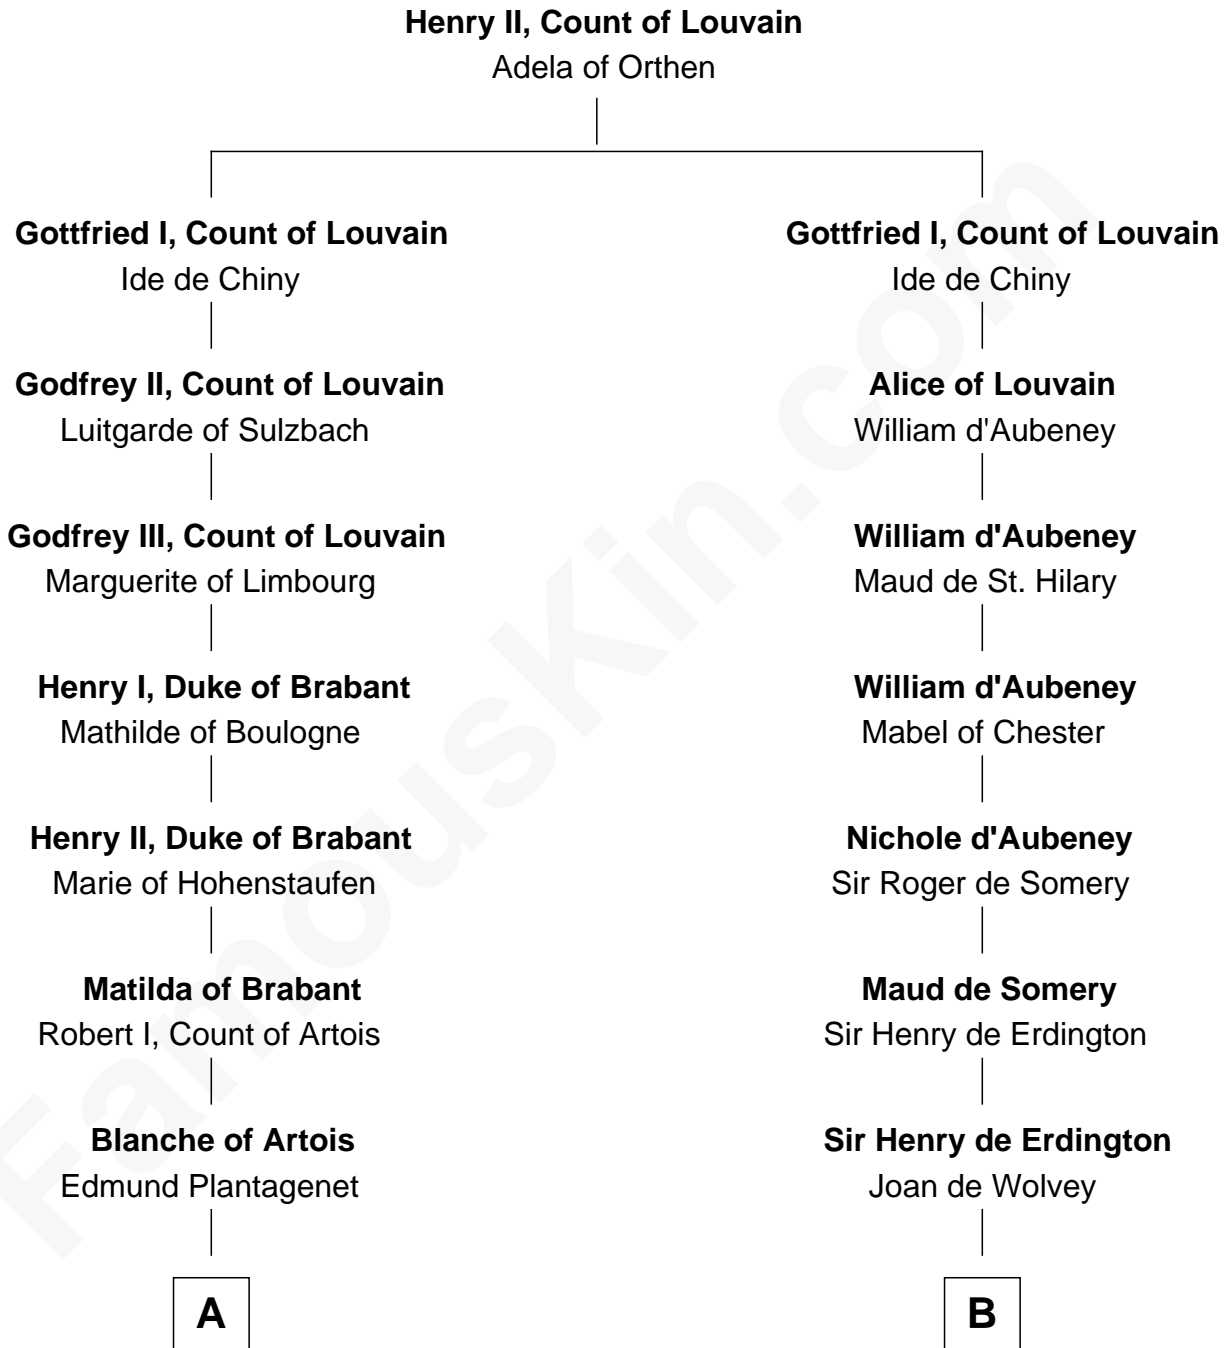

FamousKin.com

Relationship Chart of

George Washington

1st U.S. President

16th cousin 5 times removed of

Richard More

(c1614 - c1696) Mayflower passenger 1620

MAYFLOWER

Mary Ball

George Washington

1st U.S. President

FamousKin.com