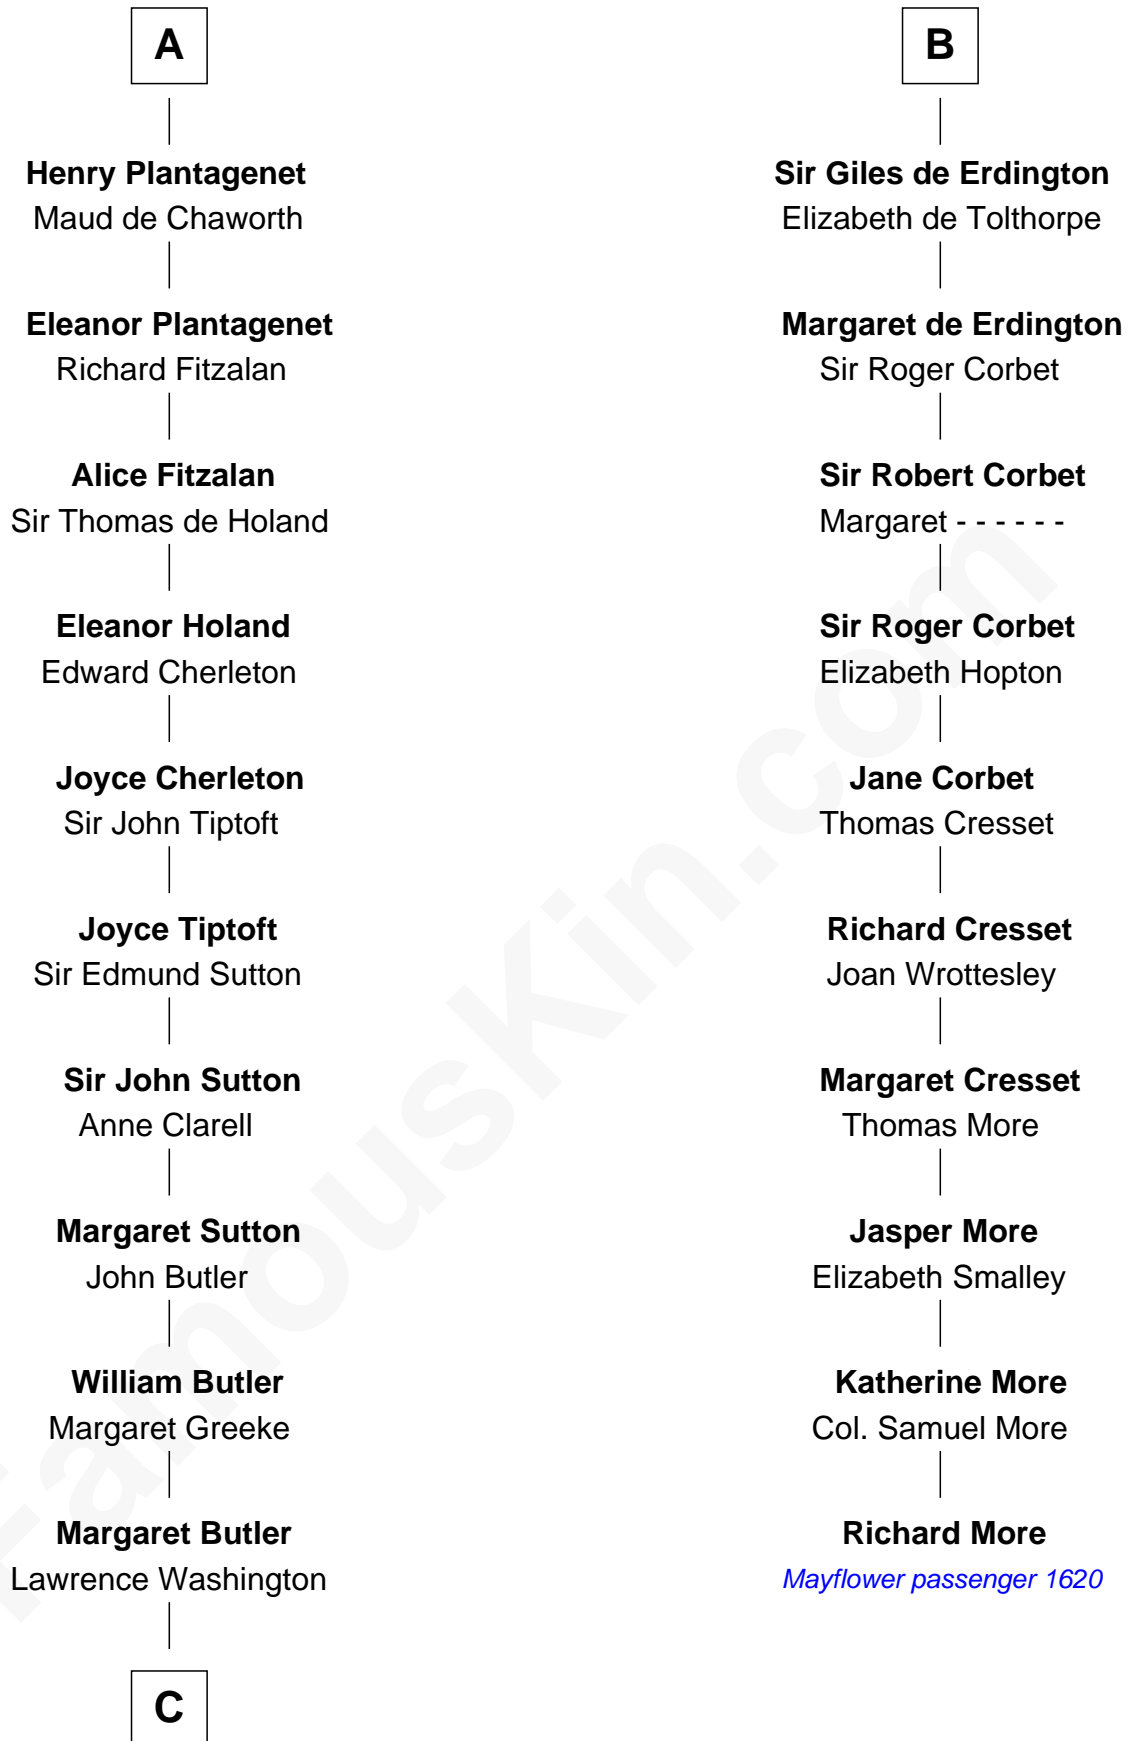

FamousKin.com

Relationship Chart of

George Washington

1st U.S. President

16th cousin 5 times removed of

Richard More

(c1614 - c1696) Mayflower passenger 1620

MAYFLOWER

Mary Ball

George Washington

1st U.S. President

FamousKin.com