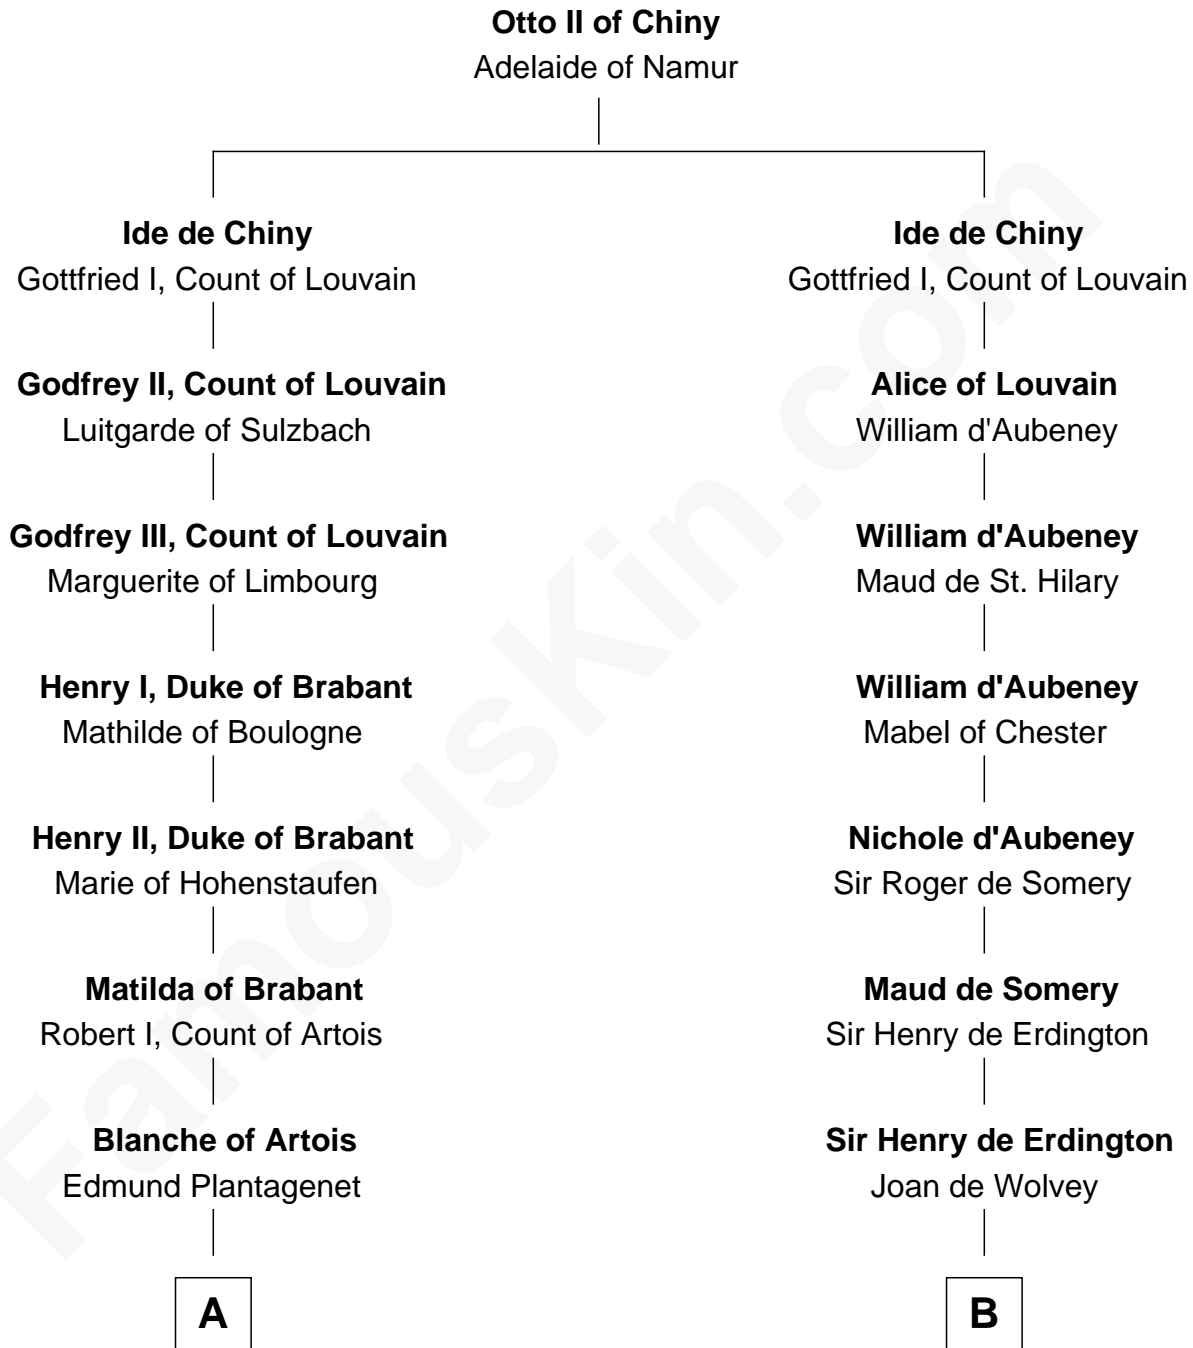

## Relationship Chart of

### George Washington

1st U.S. President

16th cousin 5 times removed of

**Richard More**

(c1614 - c1696) Mayflower passenger 1620

**MAYFLOWER**

**C**

Rev. Lawrence Washington