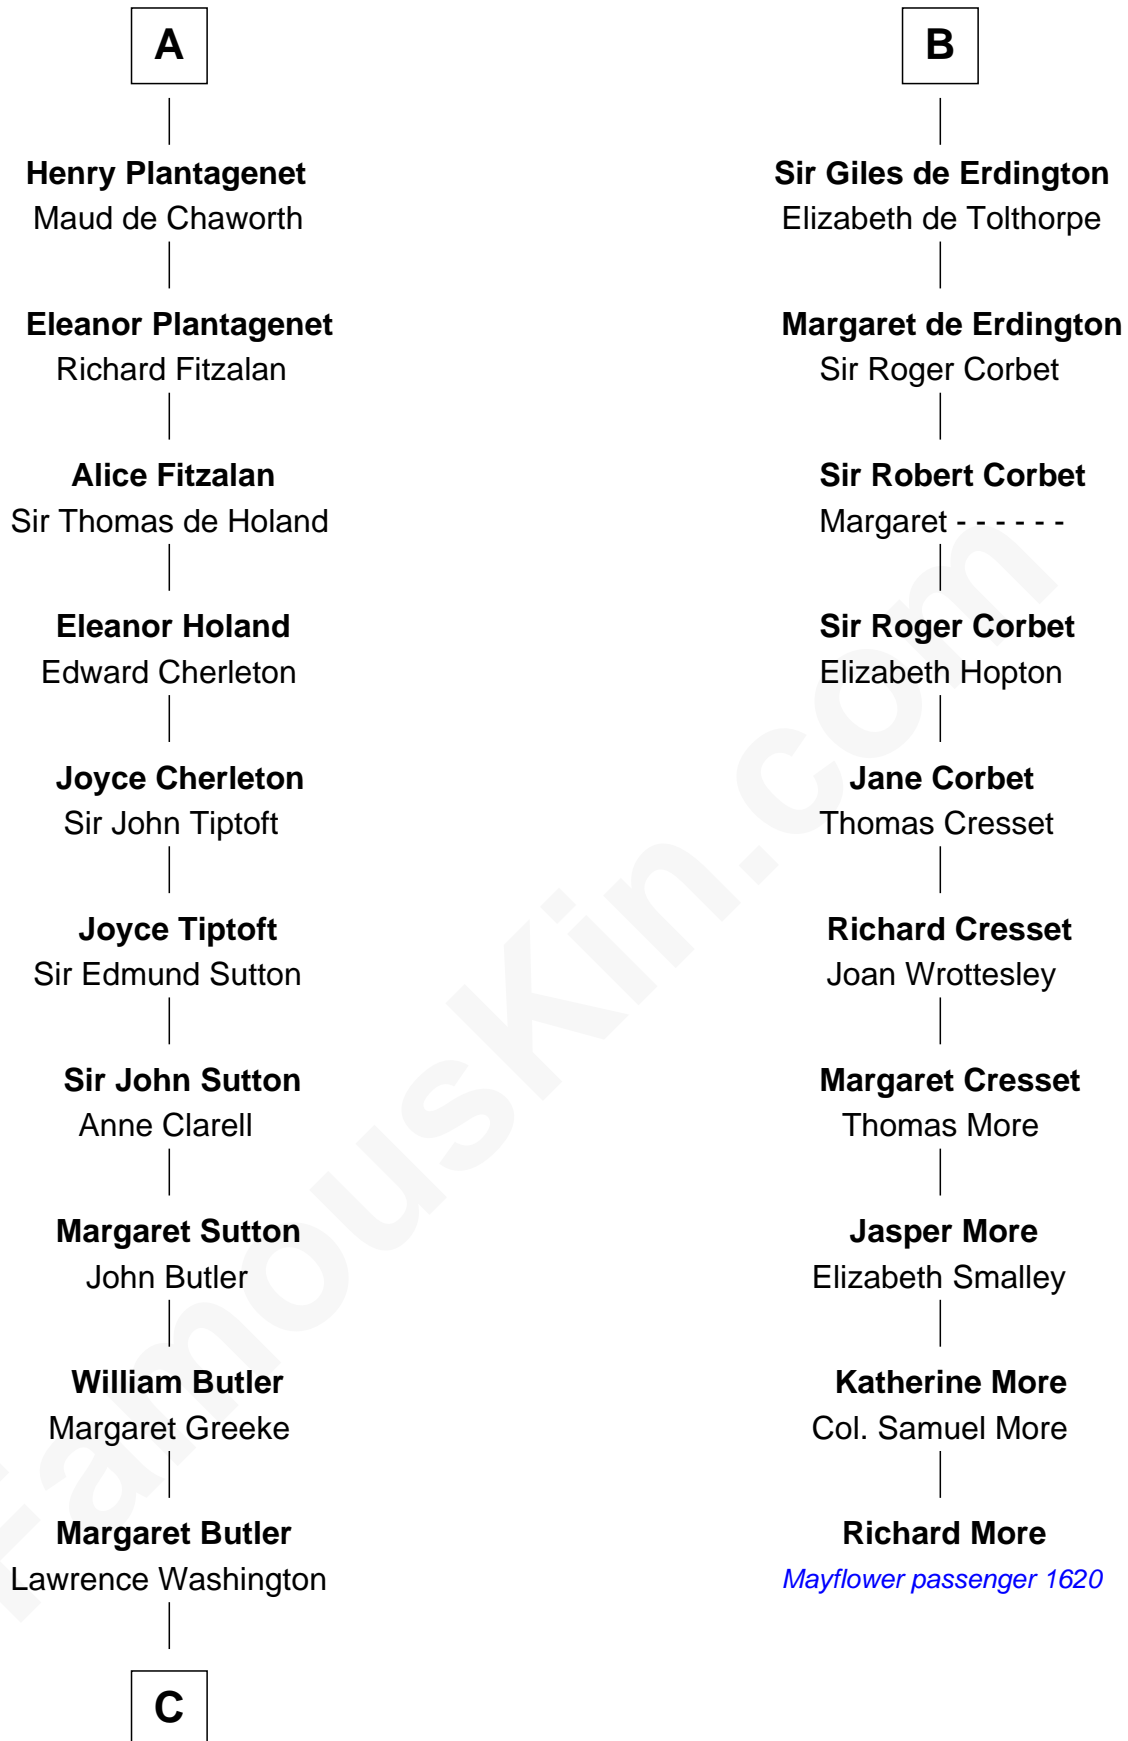

## Relationship Chart of

### George Washington

1st U.S. President

16th cousin 5 times removed of

**Richard More**

(c1614 - c1696) Mayflower passenger 1620

**MAYFLOWER**

**C**

Rev. Lawrence Washington

Amphyllis Twigden

John Washington

Anne Pope

Lawrence Washington

Mildred Warner

Augustine Washington

Mary Ball

George Washington

*1st U.S. President*

FamousKin.com