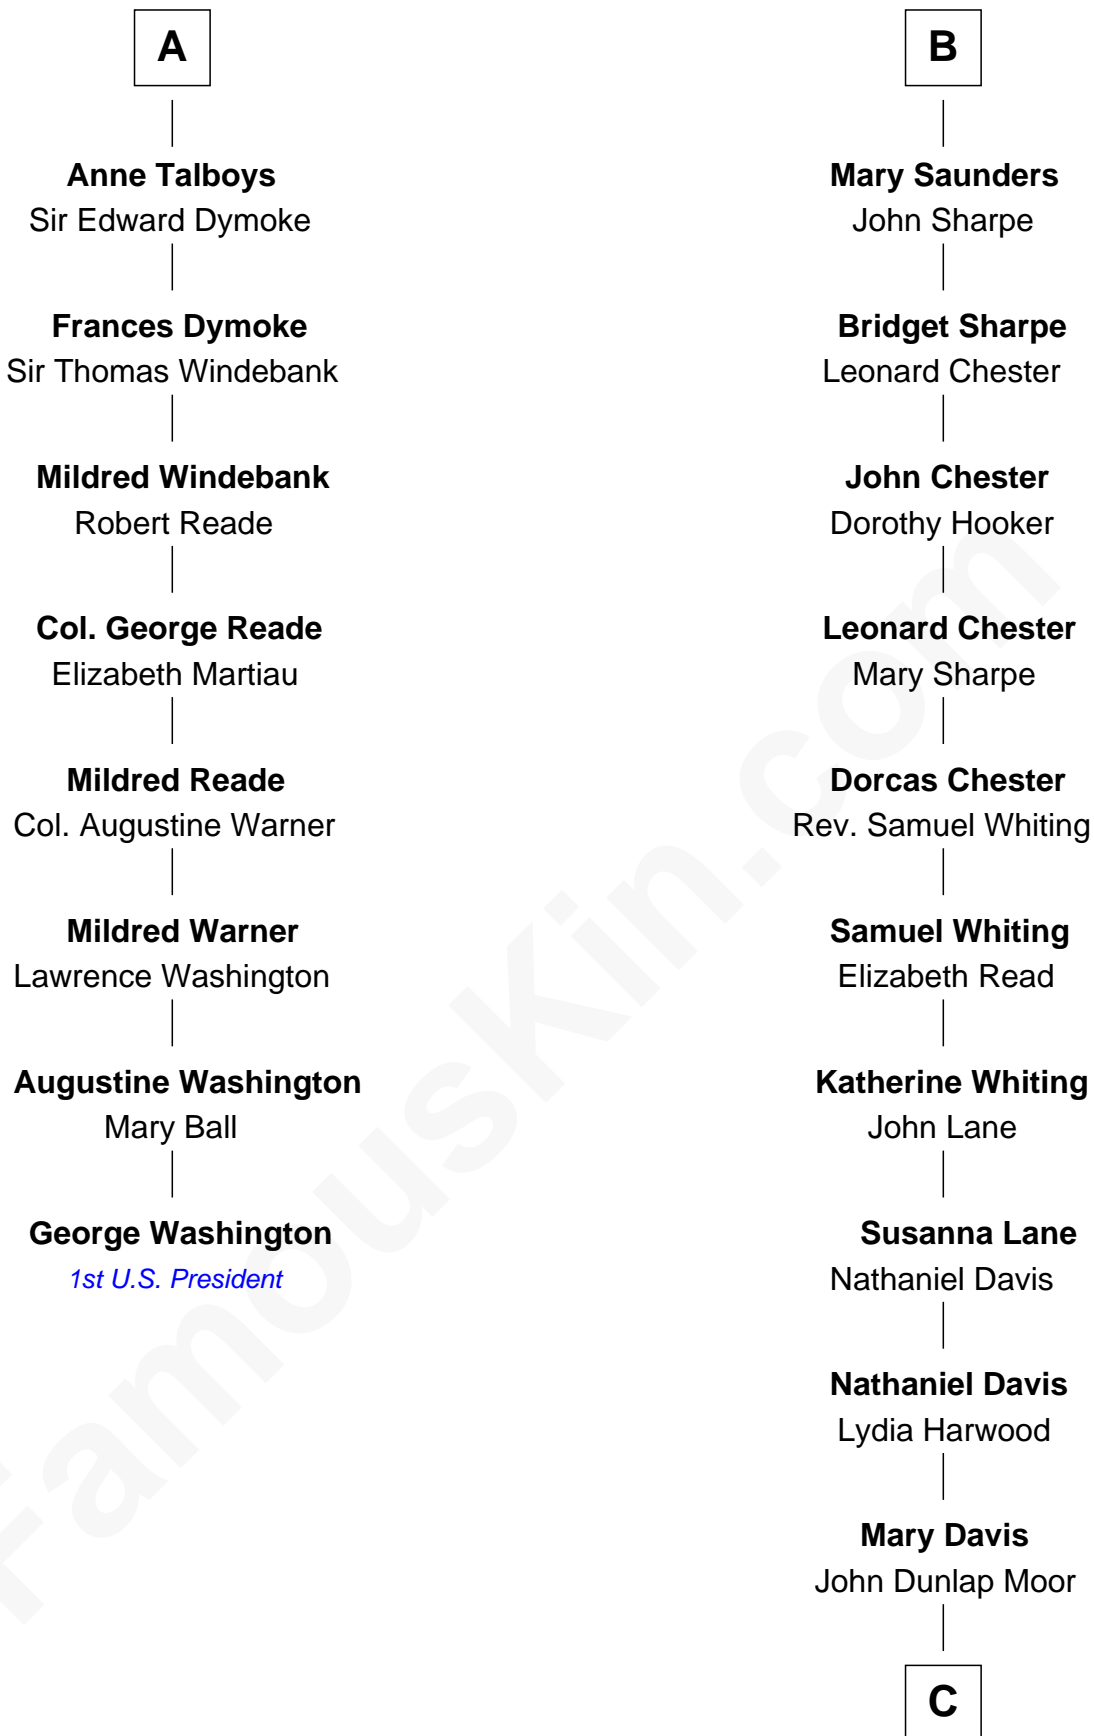

FamousKin.com
Relationship Chart of
George Washington
1st U.S. President

14th cousin 5 times removed of

Calvin Coolidge
30th U.S. President

Sir William de Boteler
 Ela Herdeburgh

C

Hiram Dunlap Moor
Abigail Pinney Franklin

Victoria Josephine Moor
Col. John Calvin Coolidge

Calvin Coolidge
30th U.S. President

FamousKin.com