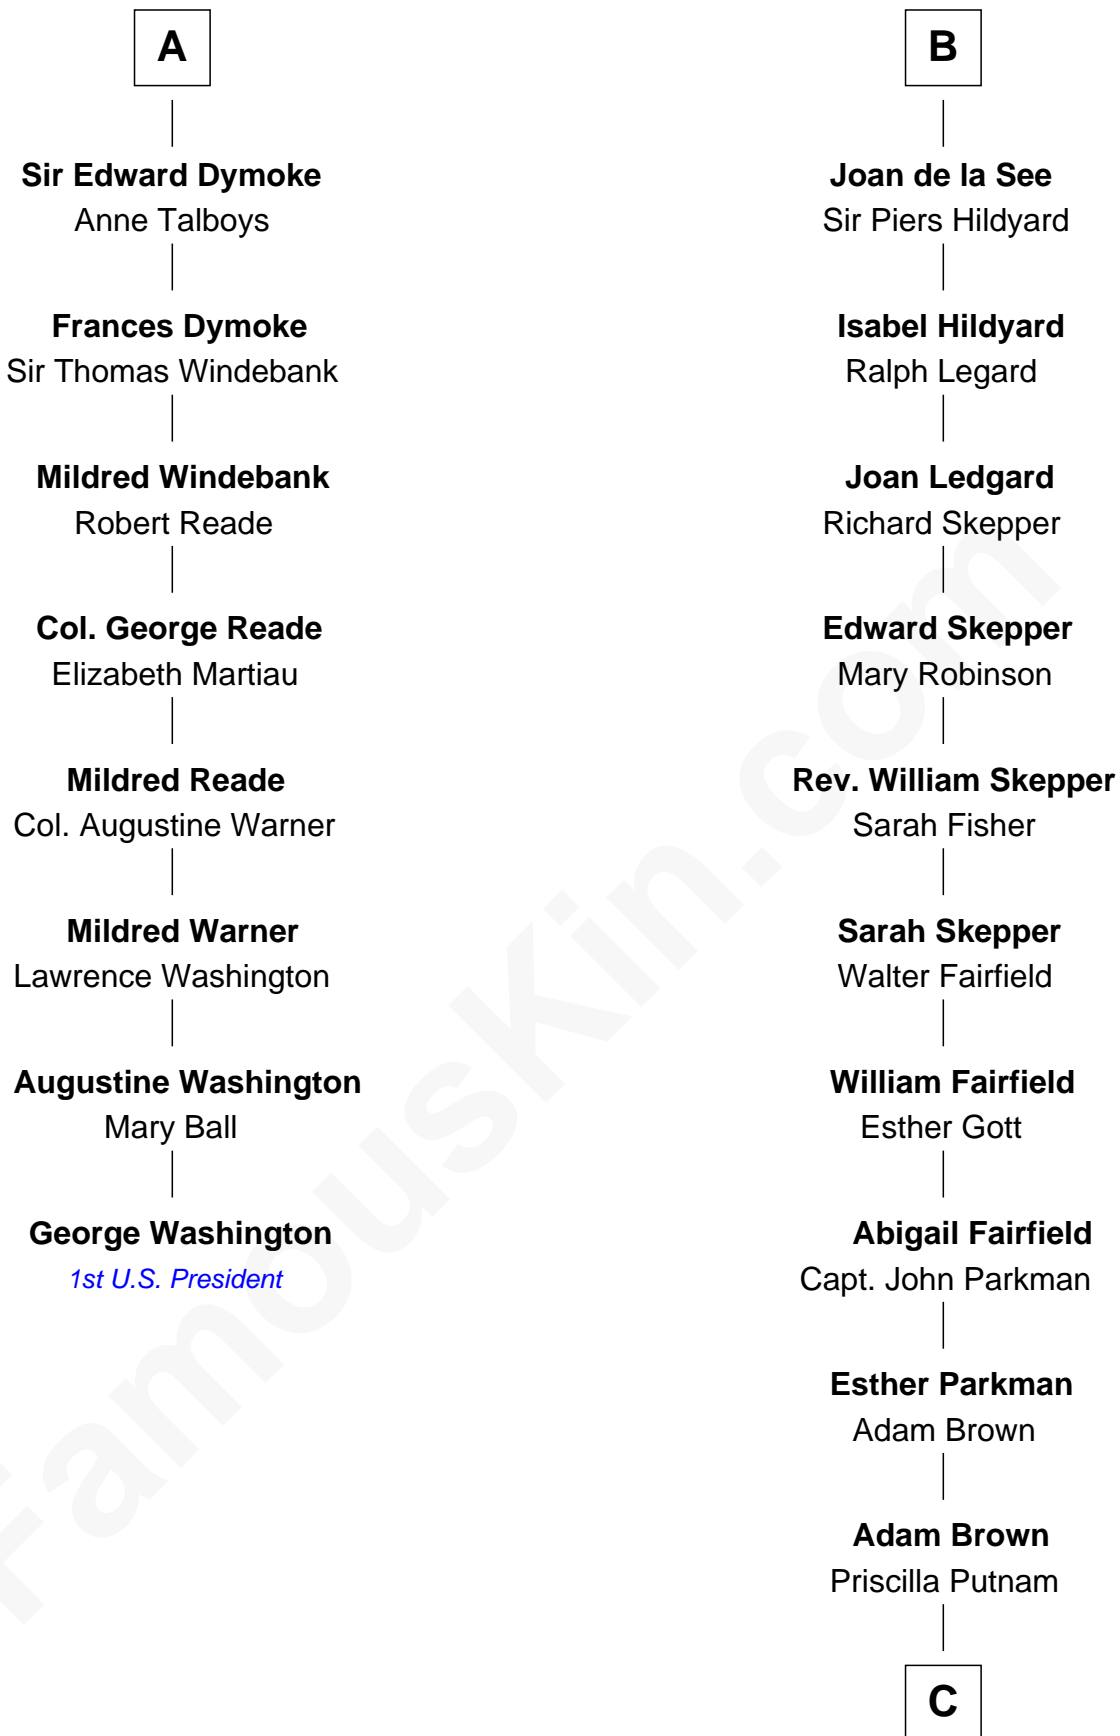

FamousKin.com
Relationship Chart of
George Washington
1st U.S. President

14th cousin 7 times removed of

Calvin Coolidge
30th U.S. President

William de Ros
 Maude de Vaux

Sir William de Ros
 Margery de Badlesmere

Maud de Roos
 John de Welles

John de Welles
 Eleanor de Mowbray

Eudo de Welles
 Maud de Greystoke

Sir Lionel de Welles
 Joan de Waterton

Margaret de Welles
 Sir Thomas Dymoke

Sir Robert Dymoke
 Ann Sparrow

A

Agnes de Ros
 Pain de Tibetot

Sir John de Tibetot
 Margaret de Badlesmere

Sir Robert de Tibetot
 Margaret Deincourt

Elizabeth de Tibetot
 Sir Philip le Despencer

Margery Despencer
 Sir Roger Wentworth

Sir Philip Wentworth
 Mary Clifford

Elizabeth Wentworth
 Sir Martin de la See

B

C

Israel Putnam Brown

Sally Briggs

Sally Briggs Brown

Israel Chase Brewer

Sarah Almeda Brewer