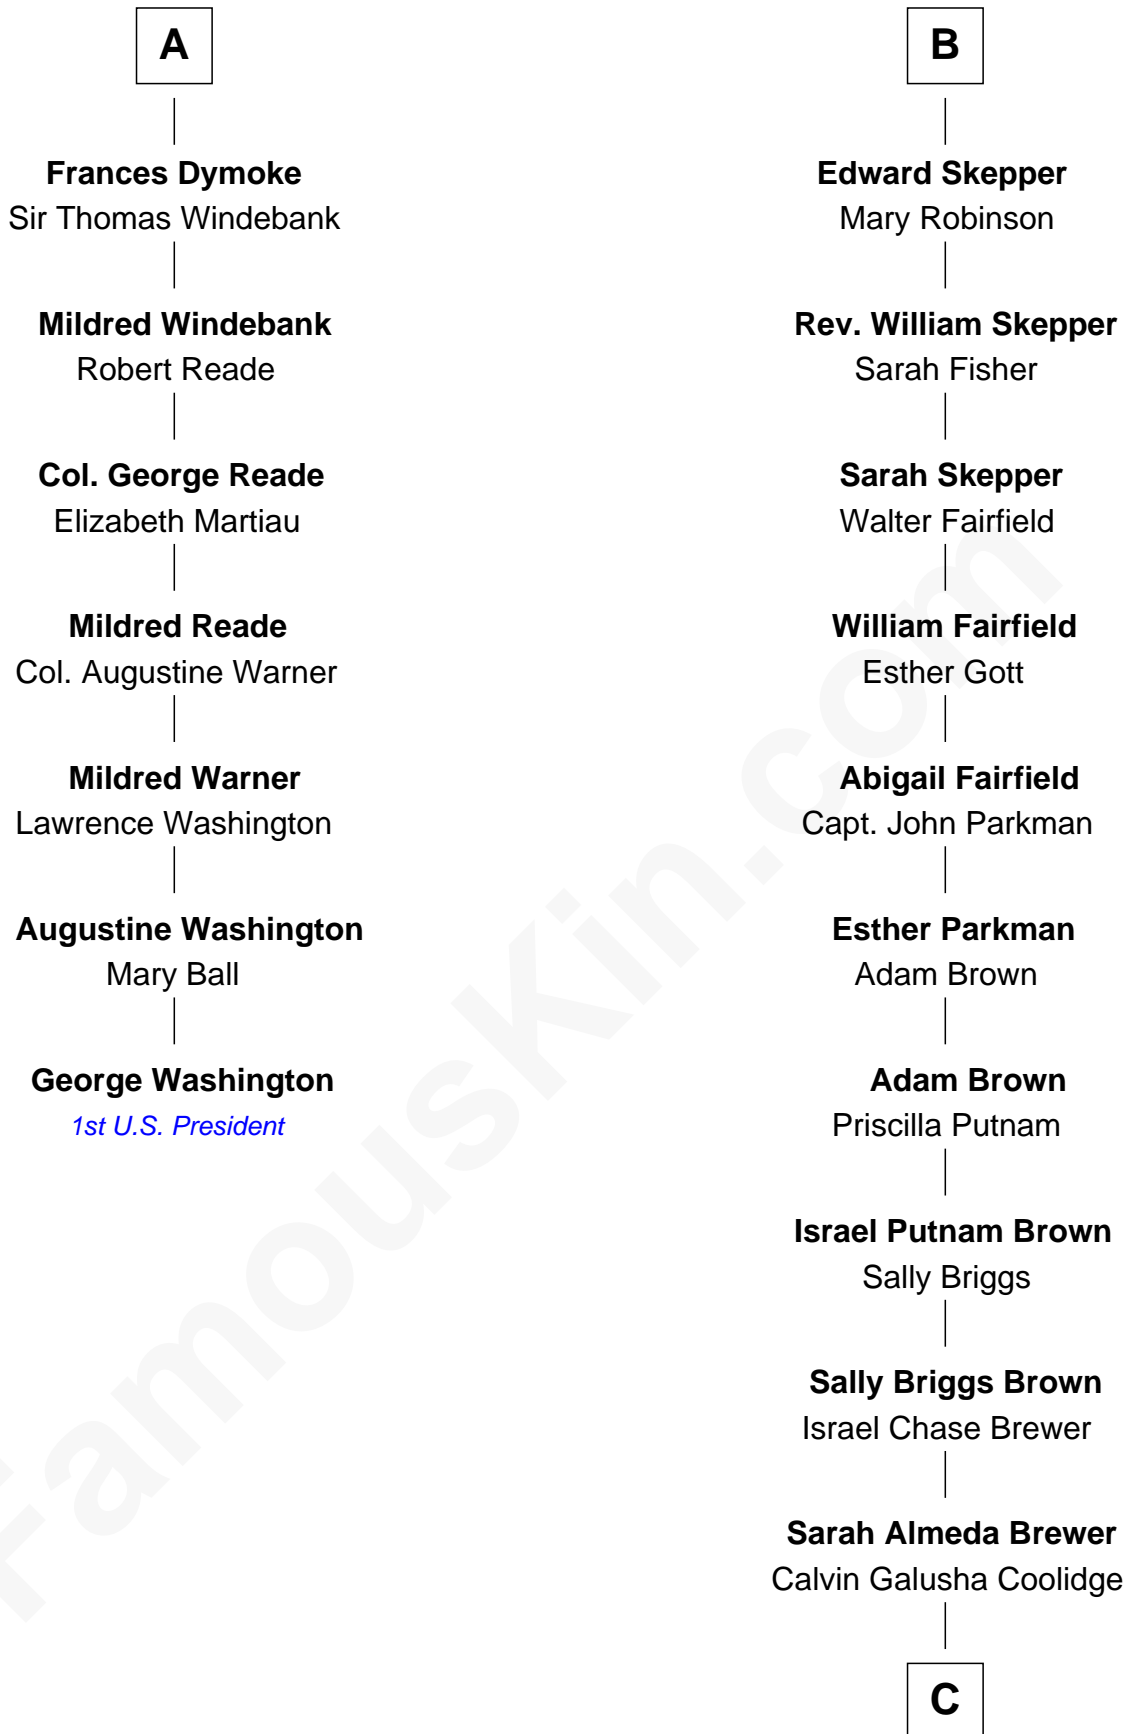

FamousKin.com
Relationship Chart of
George Washington
1st U.S. President

13th cousin 5 times removed of

Calvin Coolidge
30th U.S. President

Sir Hugh de Stafford
 Philippa de Beauchamp

Margaret de Stafford

Margaret Percy

Elizabeth Gascoigne

Sir George Talboys

Anne Talboys

Sir Edward Dymoke

A

Katherine de Stafford

Michael de la Pole

Isabel de la Pole

Thomas Morley

Anne Morley

Sir John Hastings

Elizabeth Hastings

Sir Robert Hildyard

Sir Piers Hildyard

Joan de la See

Isabel Hildyard

Ralph Legard

Joan Ledgard

Richard Skepper

B

C

Col. John Calvin Coolidge
Victoria Josephine Moor

Calvin Coolidge
30th U.S. President