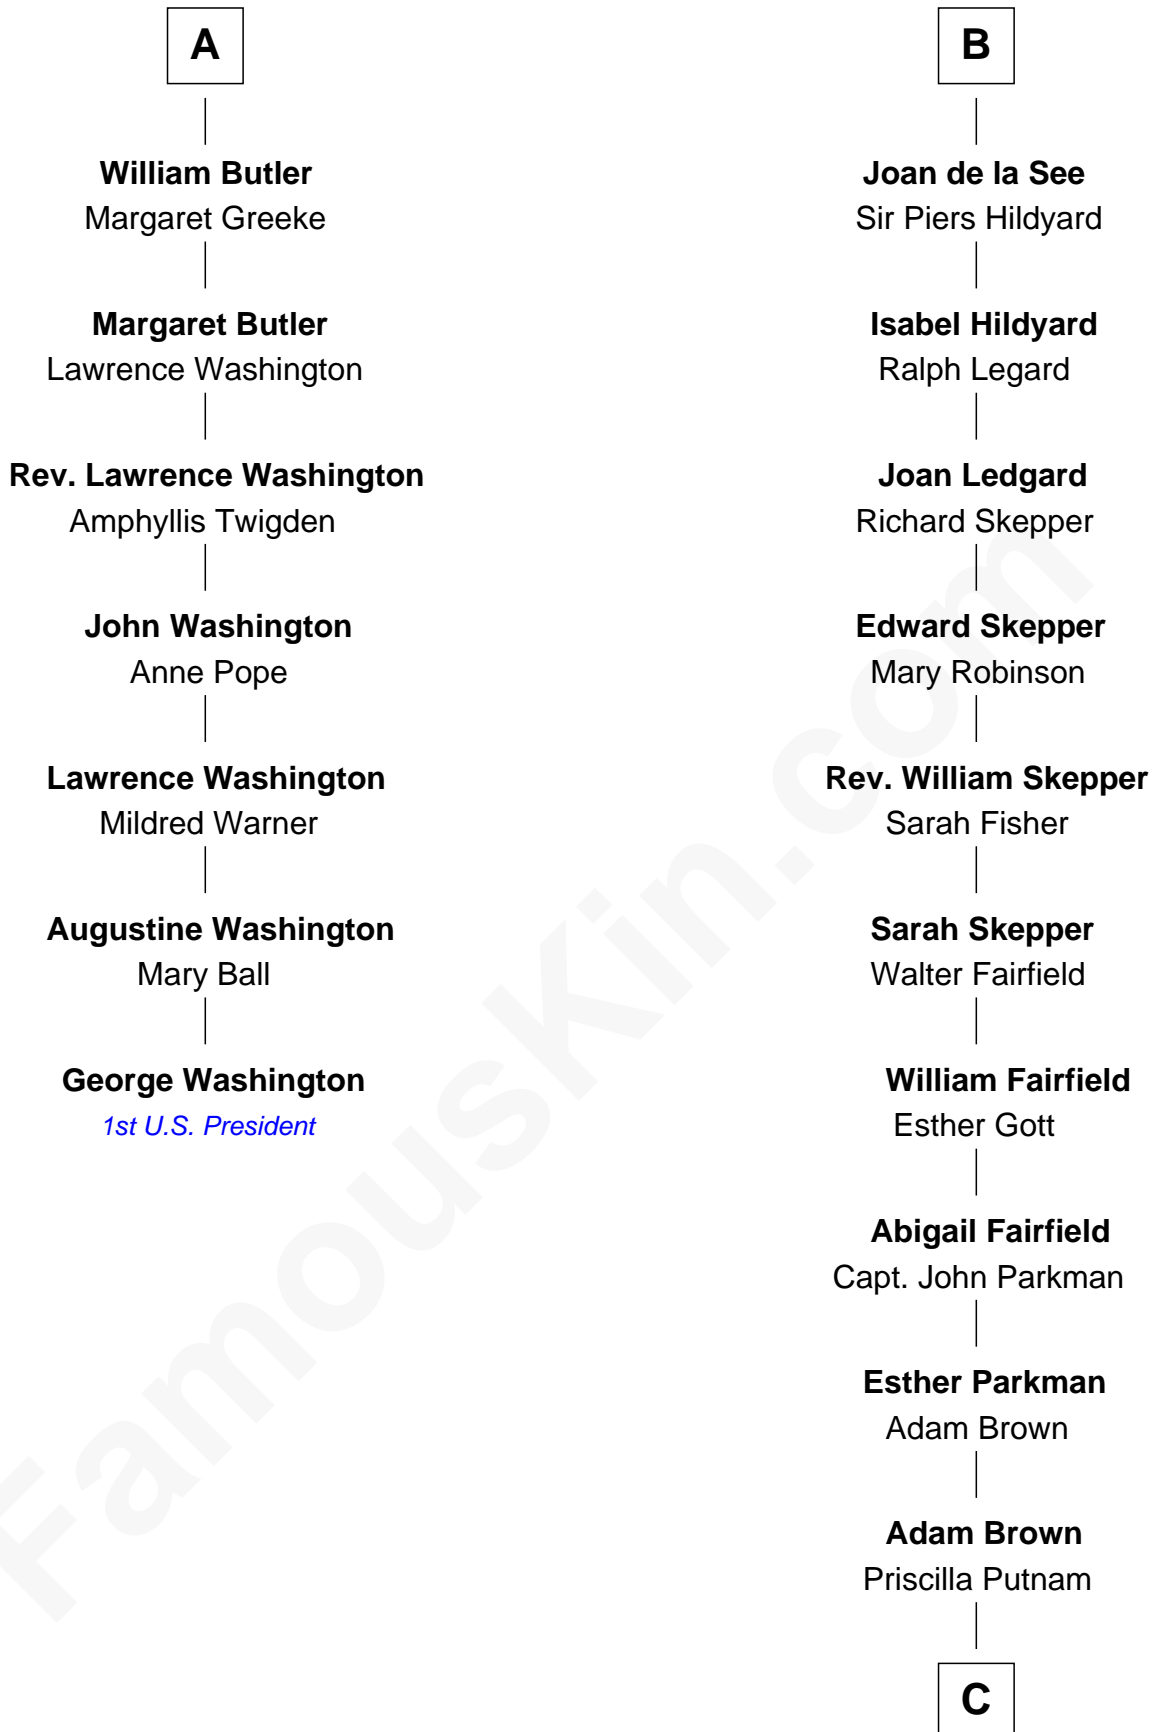

FamousKin.com
Relationship Chart of
George Washington
1st U.S. President

13th cousin 8 times removed of

Calvin Coolidge
30th U.S. President

Eudo la Zouche
 Milicent de Cantilupe

Eve la Zouche
 Sir Maurice de Berkeley

Thomas de Berkeley
 Katherine de Clyvedon

Sir John Berkeley
 Elizabeth Betteshorne

Elizabeth Berkeley
 Sir John Sutton

Sir Edmund Sutton
 Joyce Tiptoft

Sir John Sutton
 Anne Clarell

Margaret Sutton
 John Butler

A

Sir William la Zouche
 Maud Lovel

Milicent la Zouche
 Sir William Deincourt

Margaret Deincourt
 Sir Robert de Tibetot

Elizabeth de Tibetot
 Sir Philip le Despencer

Margery Despencer
 Sir Roger Wentworth

Sir Philip Wentworth
 Mary Clifford

Elizabeth Wentworth
 Sir Martin de la See

B

C

|
Israel Putnam Brown

Sally Briggs

|
Sally Briggs Brown

Israel Chase Brewer

|
Sarah Almeda Brewer