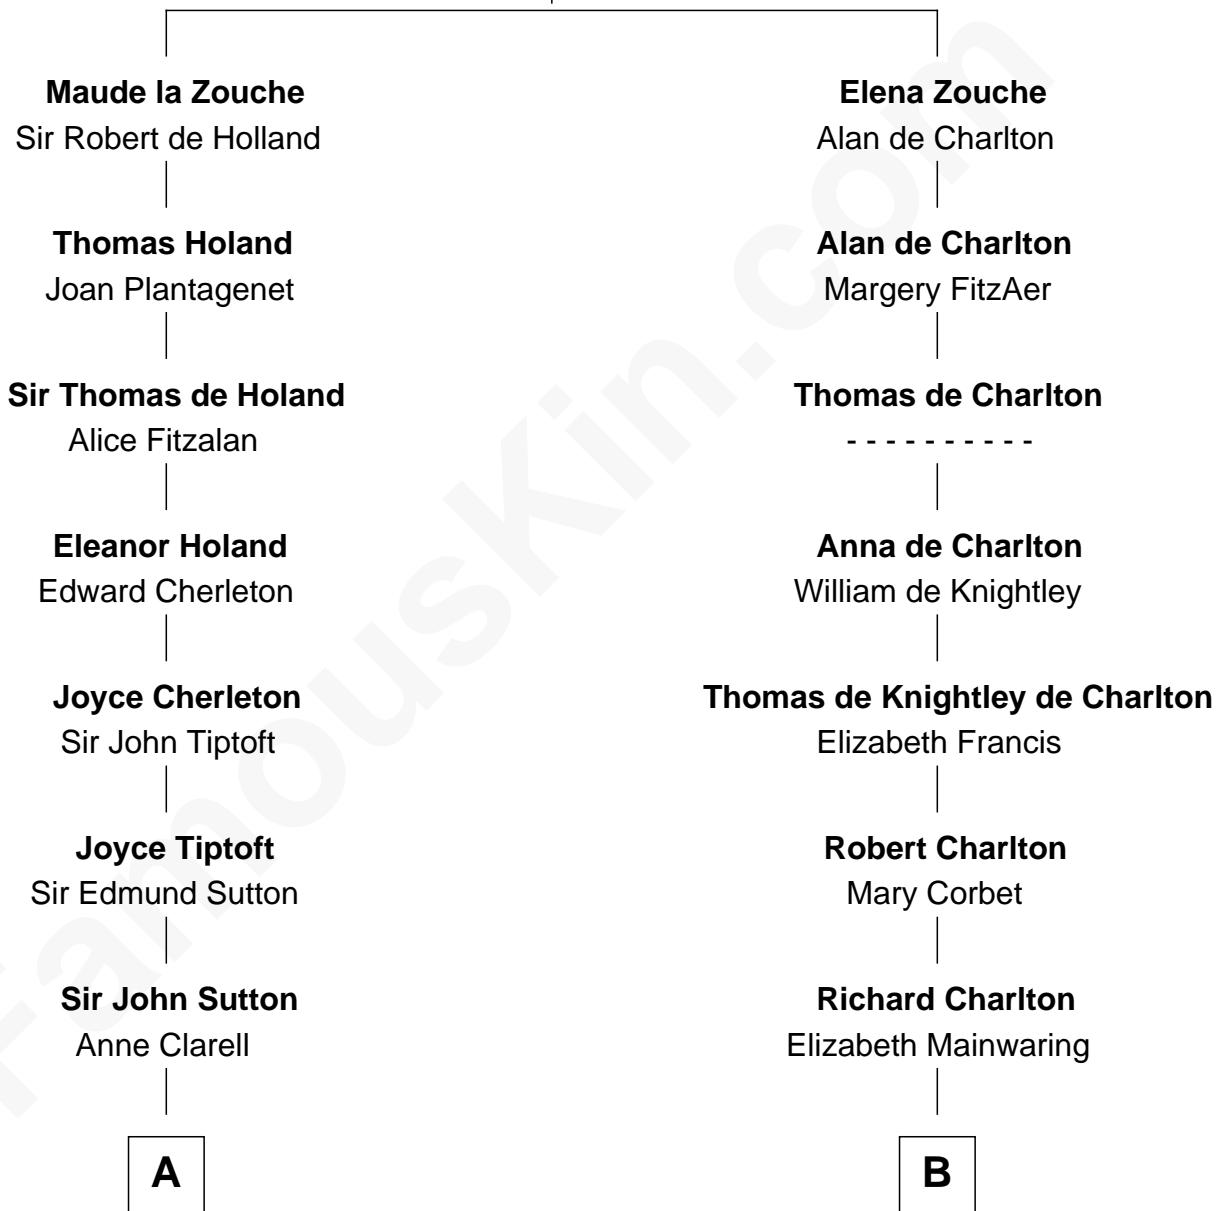

**FamousKin.com**  
**Relationship Chart of**  
**George Washington**  
*1st U.S. President*

14th cousin 6 times removed of

**Calvin Coolidge**  
*30th U.S. President*

**Sir Alan la Zouche**  
 Eleanor de Segrave

*30th U.S. President*