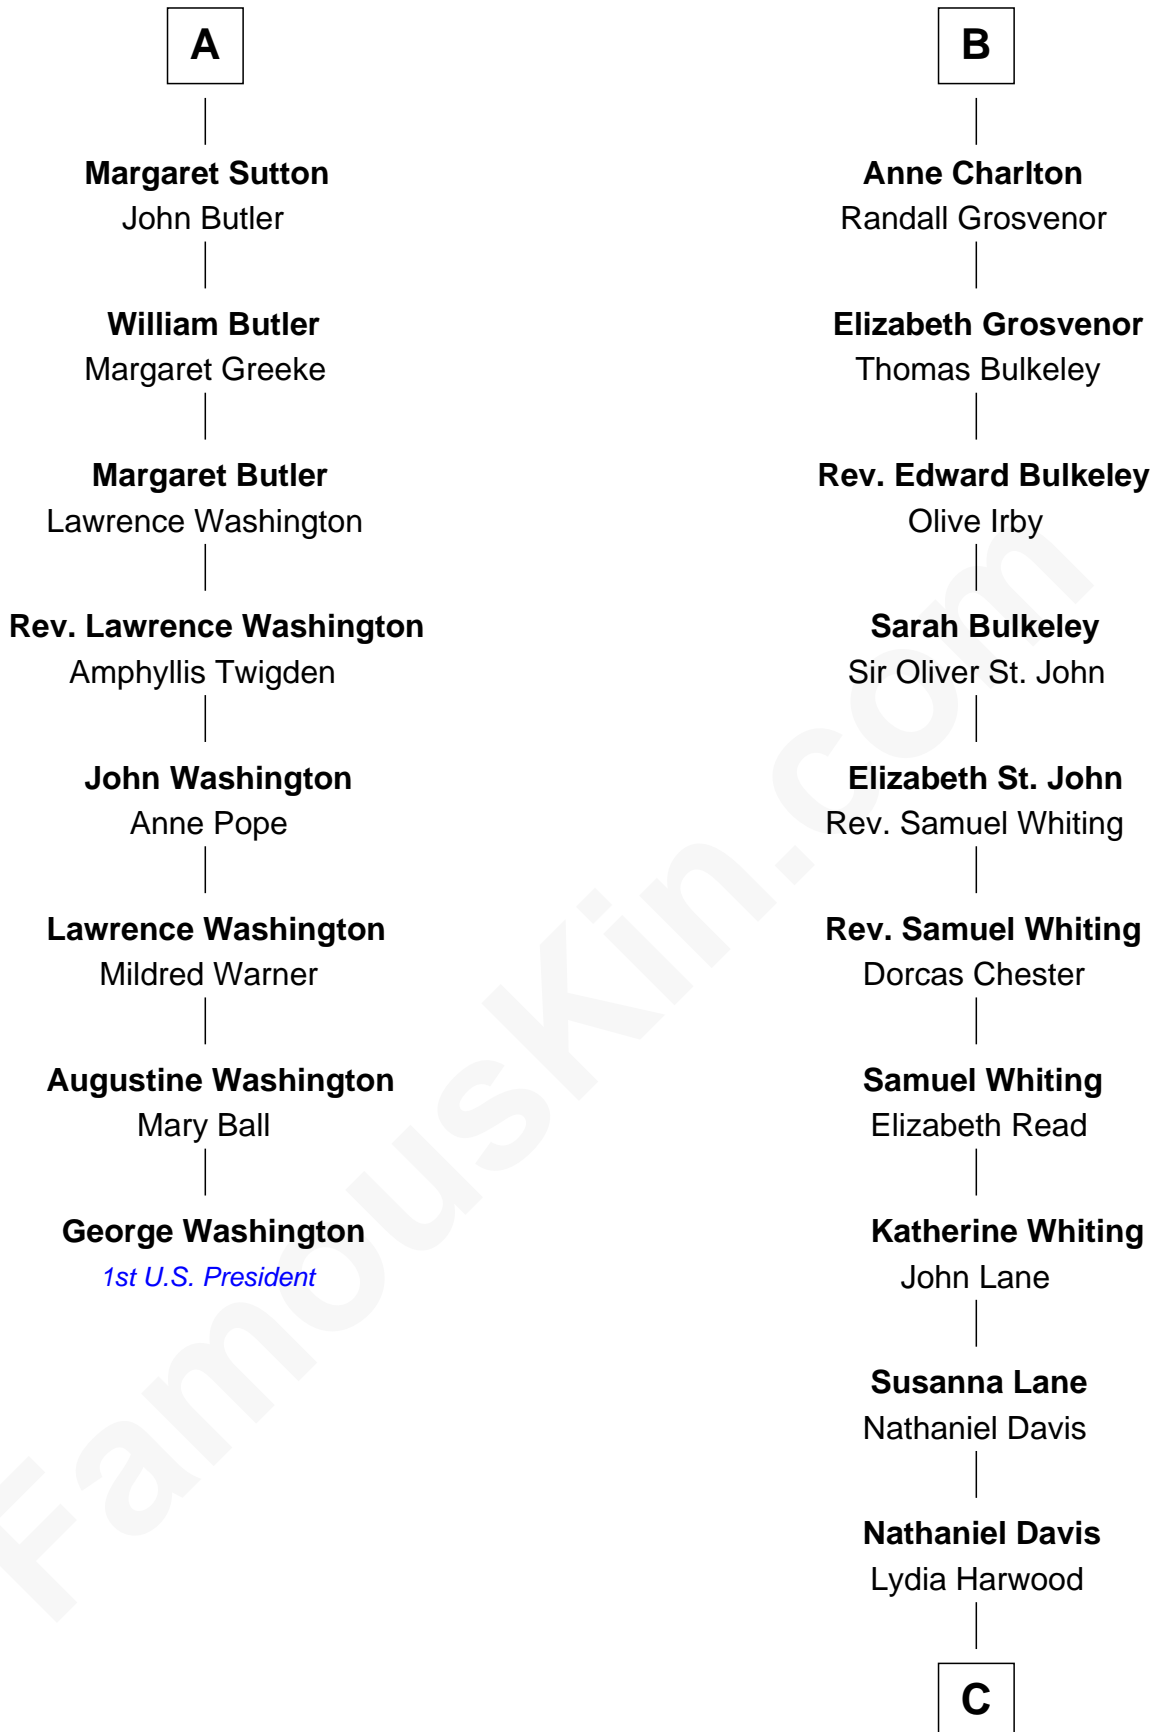

**FamousKin.com**  
**Relationship Chart of**  
**George Washington**  
*1st U.S. President*

14th cousin 6 times removed of

**Calvin Coolidge**  
*30th U.S. President*

**Sir Alan la Zouche**  
 Eleanor de Segrave

C

**Mary Davis**

John Dunlap Moor

**Hiram Dunlap Moor**

Abigail Pinney Franklin

**Victoria Josephine Moor**

Col. John Calvin Coolidge

**Calvin Coolidge**

*30th U.S. President*