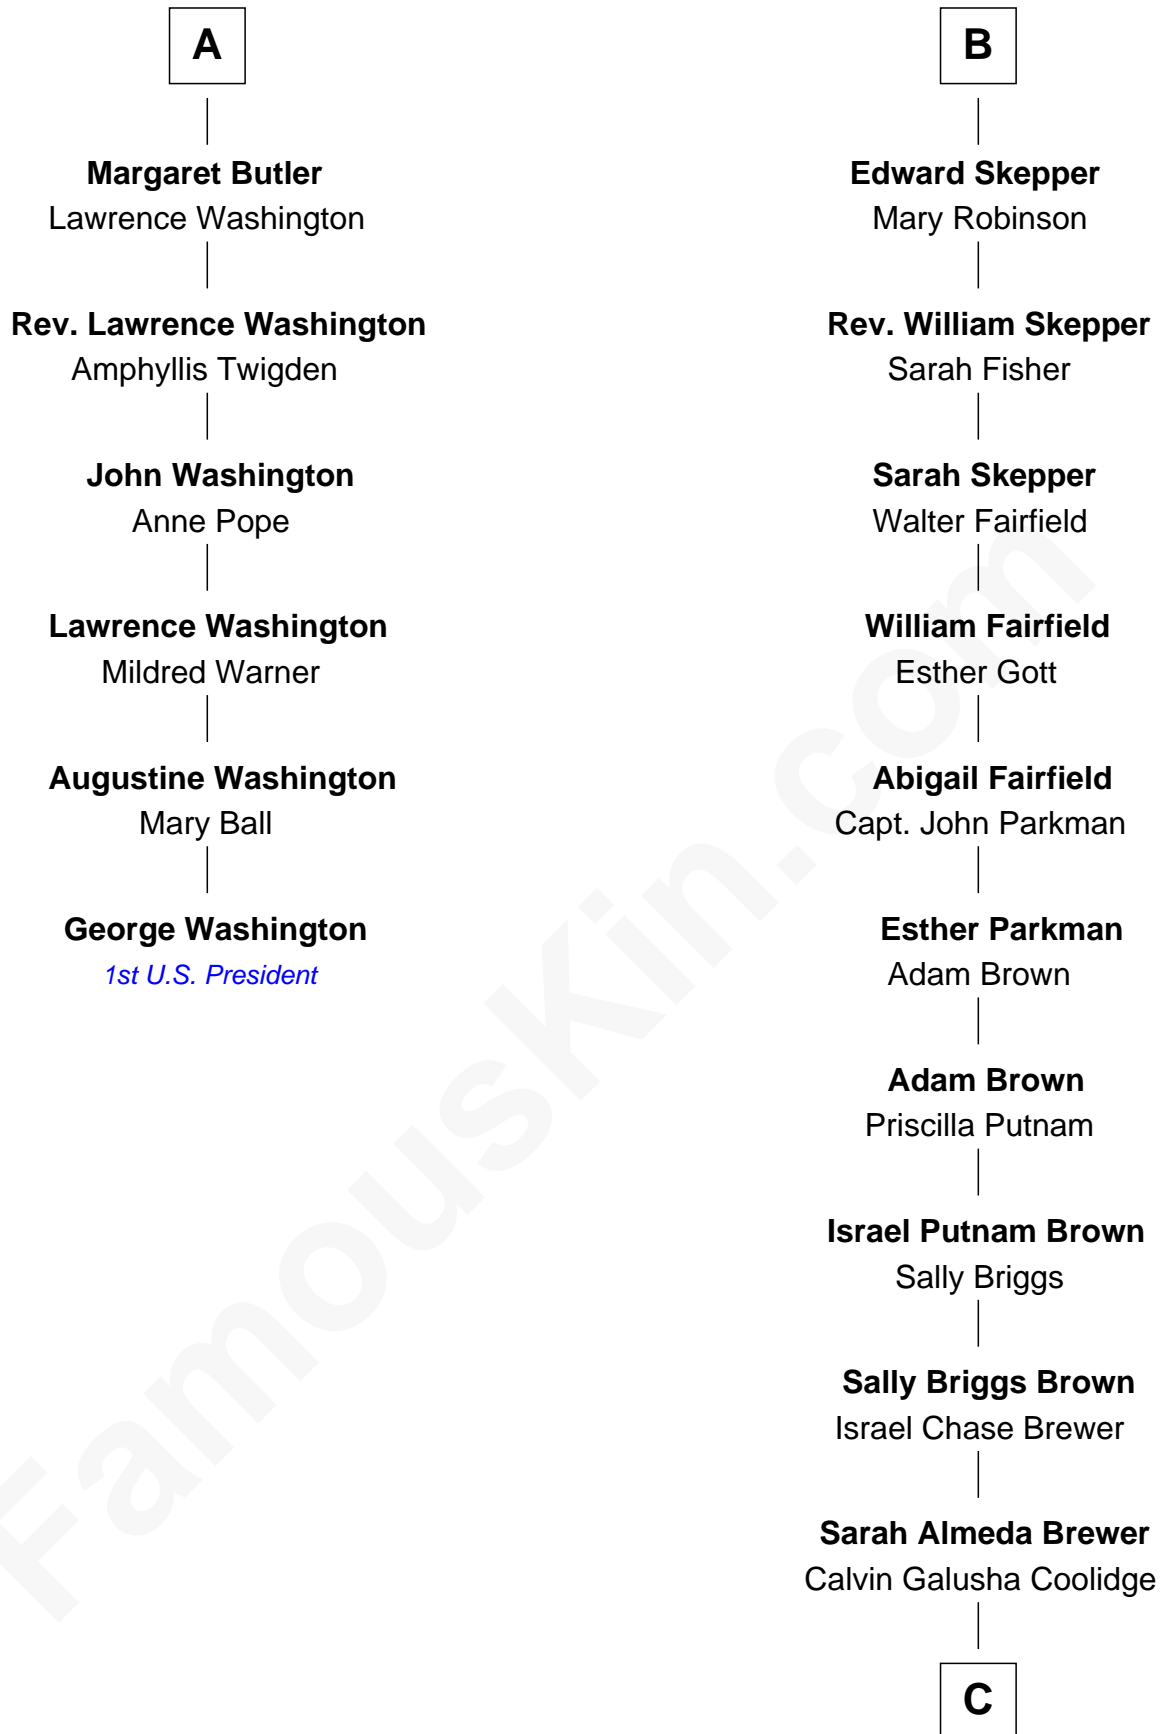

**FamousKin.com**  
**Relationship Chart of**  
**George Washington**  
*1st U.S. President*

12th cousin 6 times removed of  
**Calvin Coolidge**  
*30th U.S. President*

**Sir Philip le Despencer**  
 Elizabeth - - - - -

**Alice le Despenser**  
 Sir John Sutton

**Sir John Sutton**  
 Constance Blount

**Sir John Sutton**  
 Elizabeth Berkeley

**Sir Edmund Sutton**  
 Joyce Tiptoft

**Sir John Sutton**  
 Anne Clarell

**Margaret Sutton**  
 John Butler

**William Butler**  
 Margaret Greeke

**A**

**Sir Philip le Despencer**  
 Elizabeth de Tibetot

**Margery Despencer**  
 Sir Roger Wentworth

**Sir Philip Wentworth**  
 Mary Clifford

**Elizabeth Wentworth**  
 Sir Martin de la See

**Joan de la See**  
 Sir Piers Hildyard

**Isabel Hildyard**  
 Ralph Legard

**Joan Ledgard**  
 Richard Skepper

**B**

C

Col. John Calvin Coolidge  
Victoria Josephine Moor

Calvin Coolidge  
*30th U.S. President*