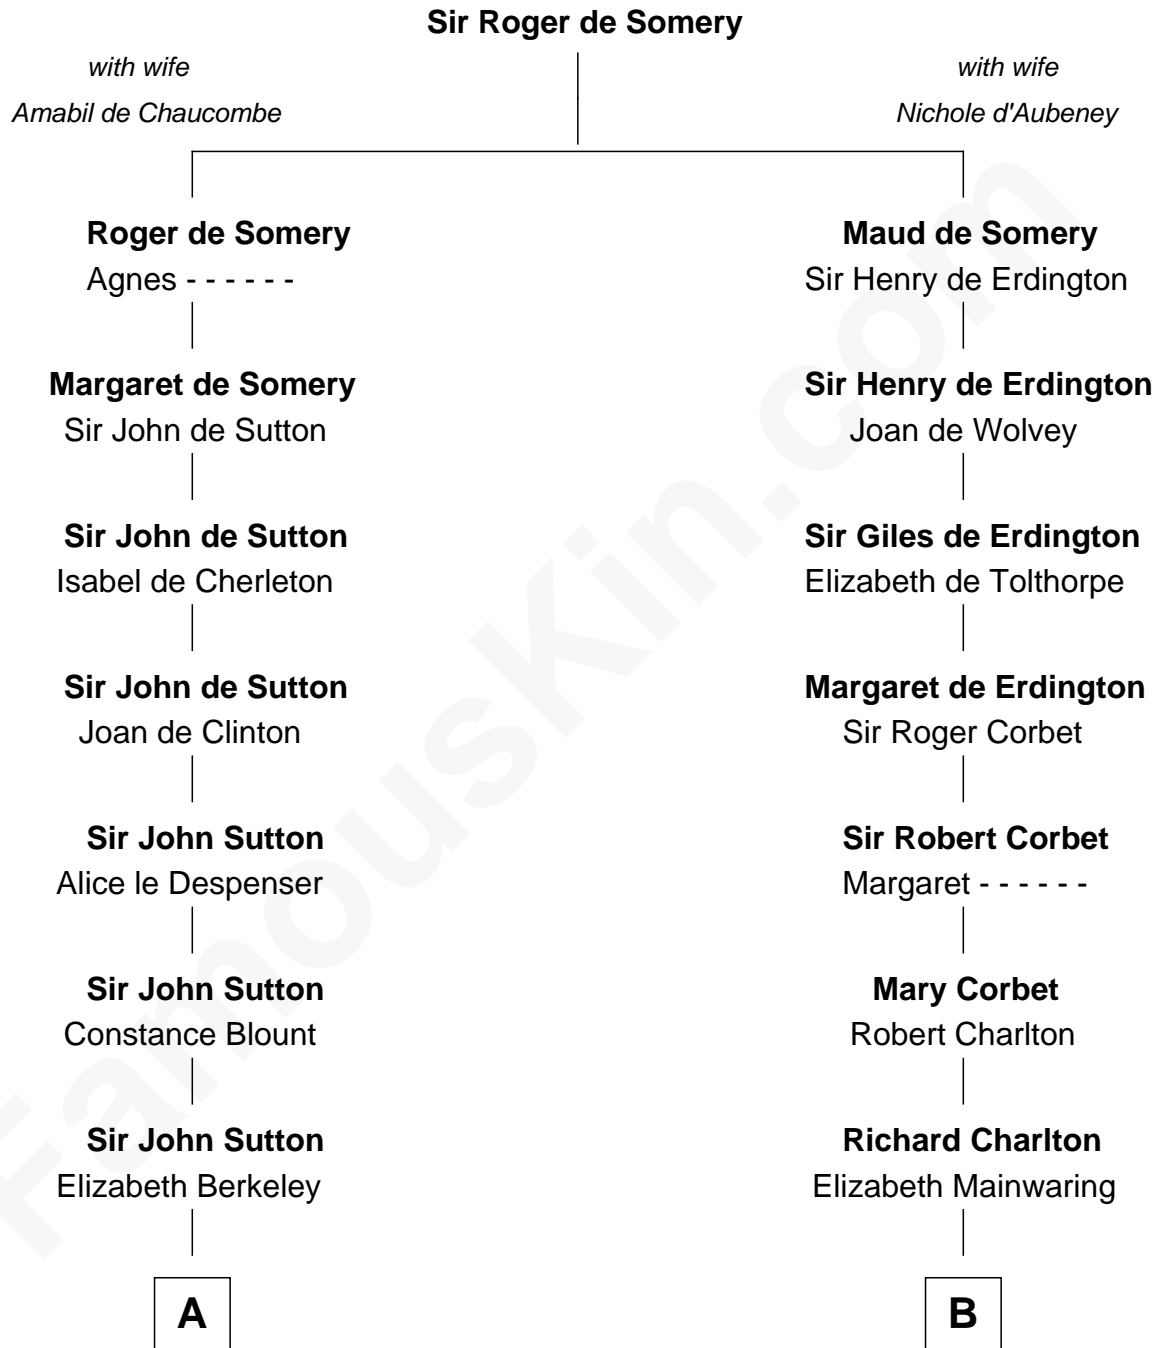

FamousKin.com
Relationship Chart of
George Washington
1st U.S. President

16th cousin 3 times removed of
Norman Rockwell
American Artist

C

John William Rockwell
Phebe Boyce Waring

Jarvis Waring Rockwell
Anne Mary Hill

Norman Rockwell
American Artist

FamousKin.com