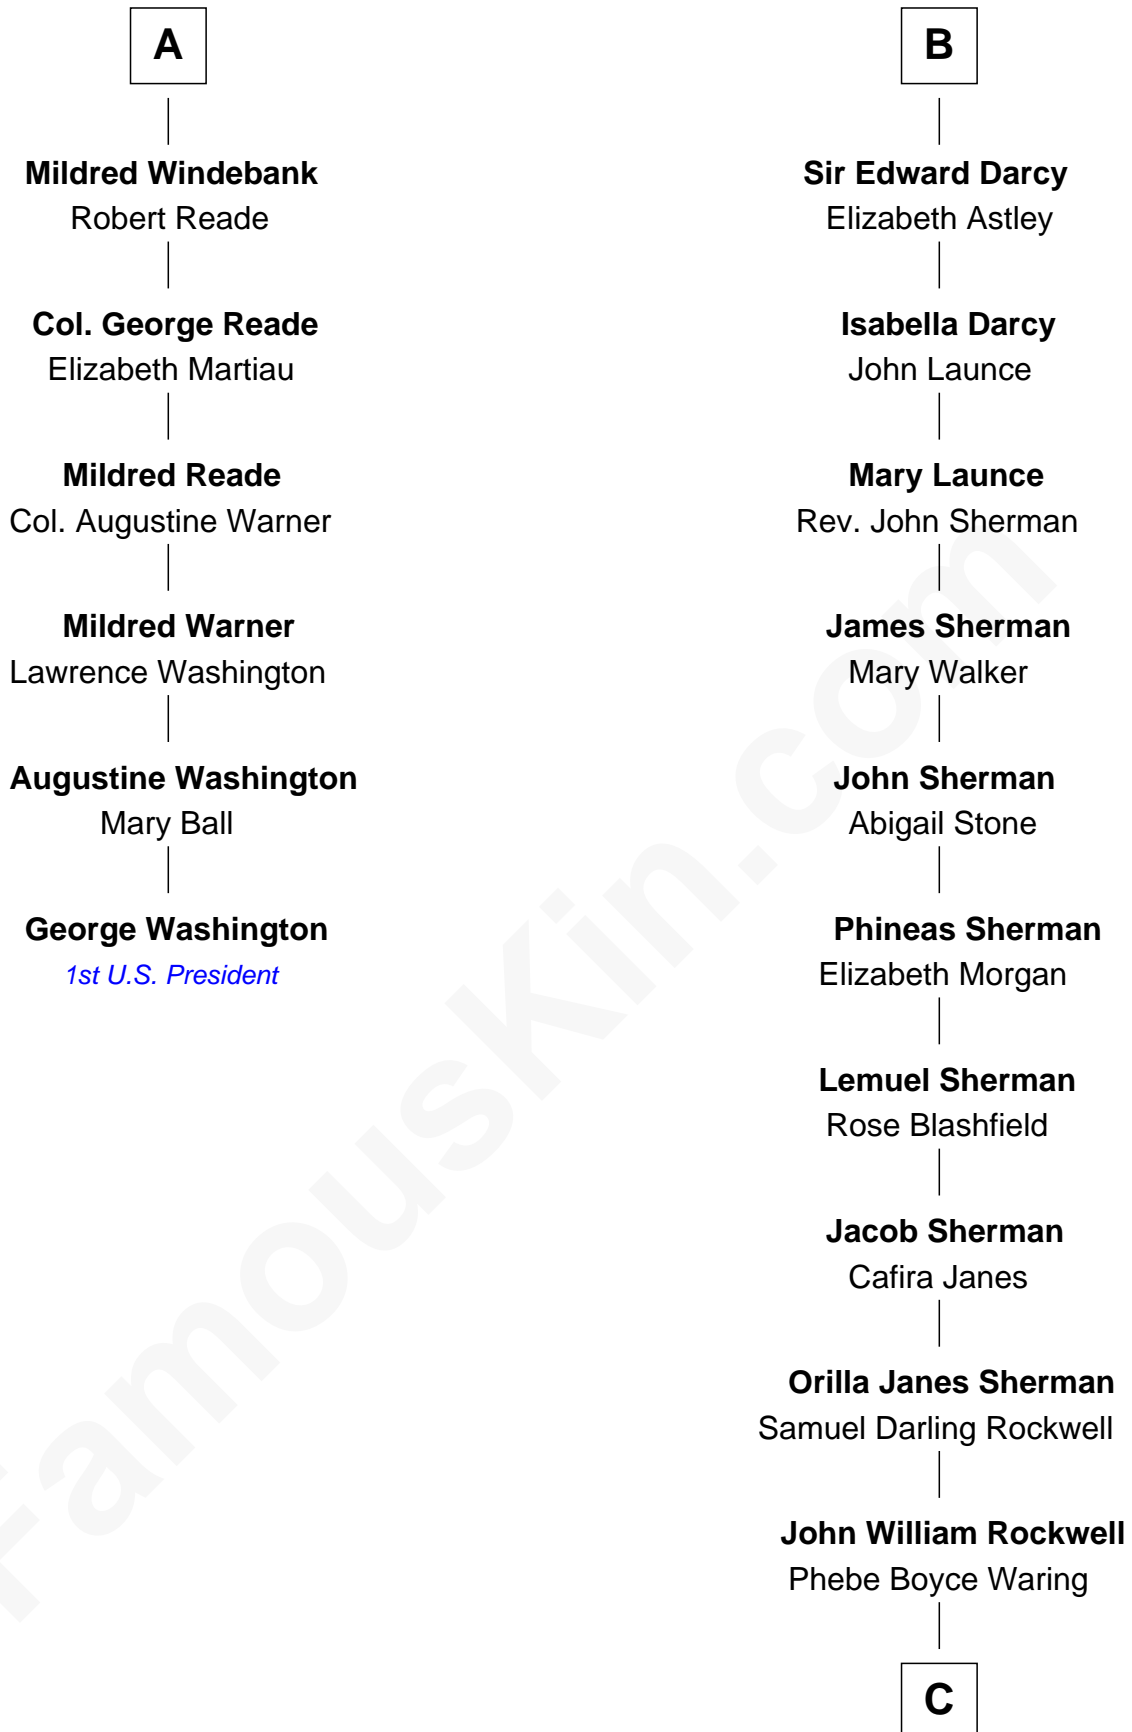

## Relationship Chart of

### George Washington

1st U.S. President

12th cousin 6 times removed of

**Norman Rockwell**  
American Artist

**C**

—  
**Jarvis Waring Rockwell**

Anne Mary Hill

—  
**Norman Rockwell**

*American Artist*

FamousKin.com