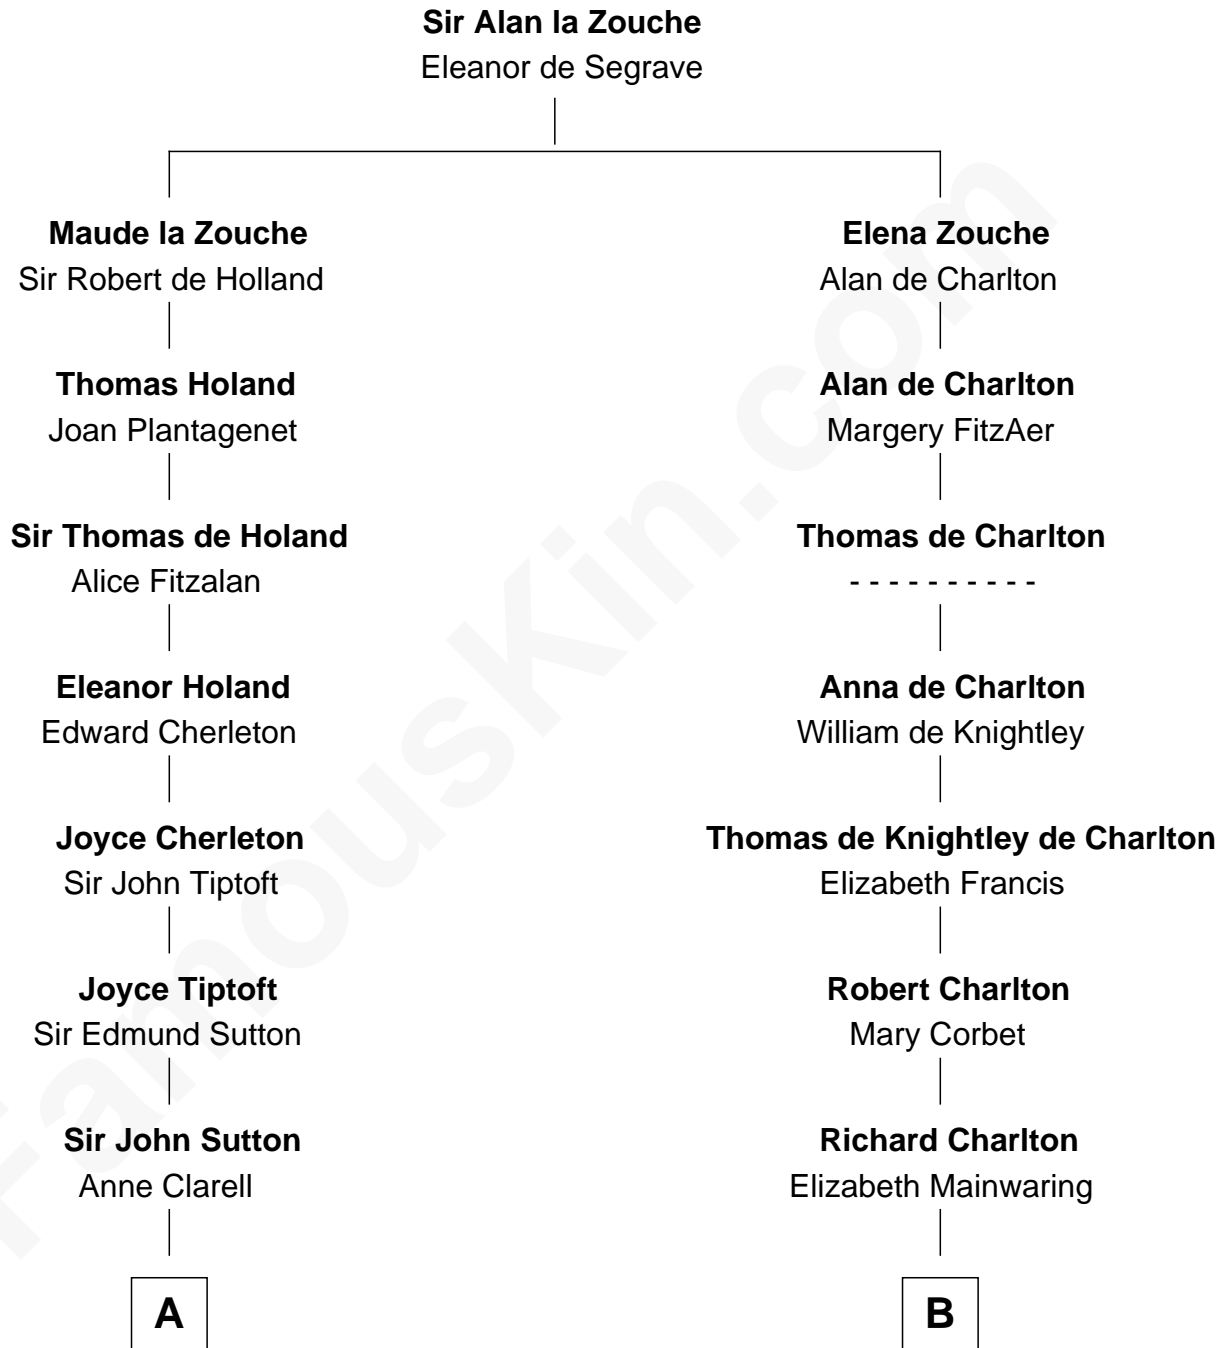

FamousKin.com
Relationship Chart of
George Washington
1st U.S. President

14th cousin 5 times removed of

Norman Rockwell
American Artist

C

John William Rockwell

Phebe Boyce Waring

Jarvis Waring Rockwell

Anne Mary Hill

Norman Rockwell

American Artist

FamousKin.com