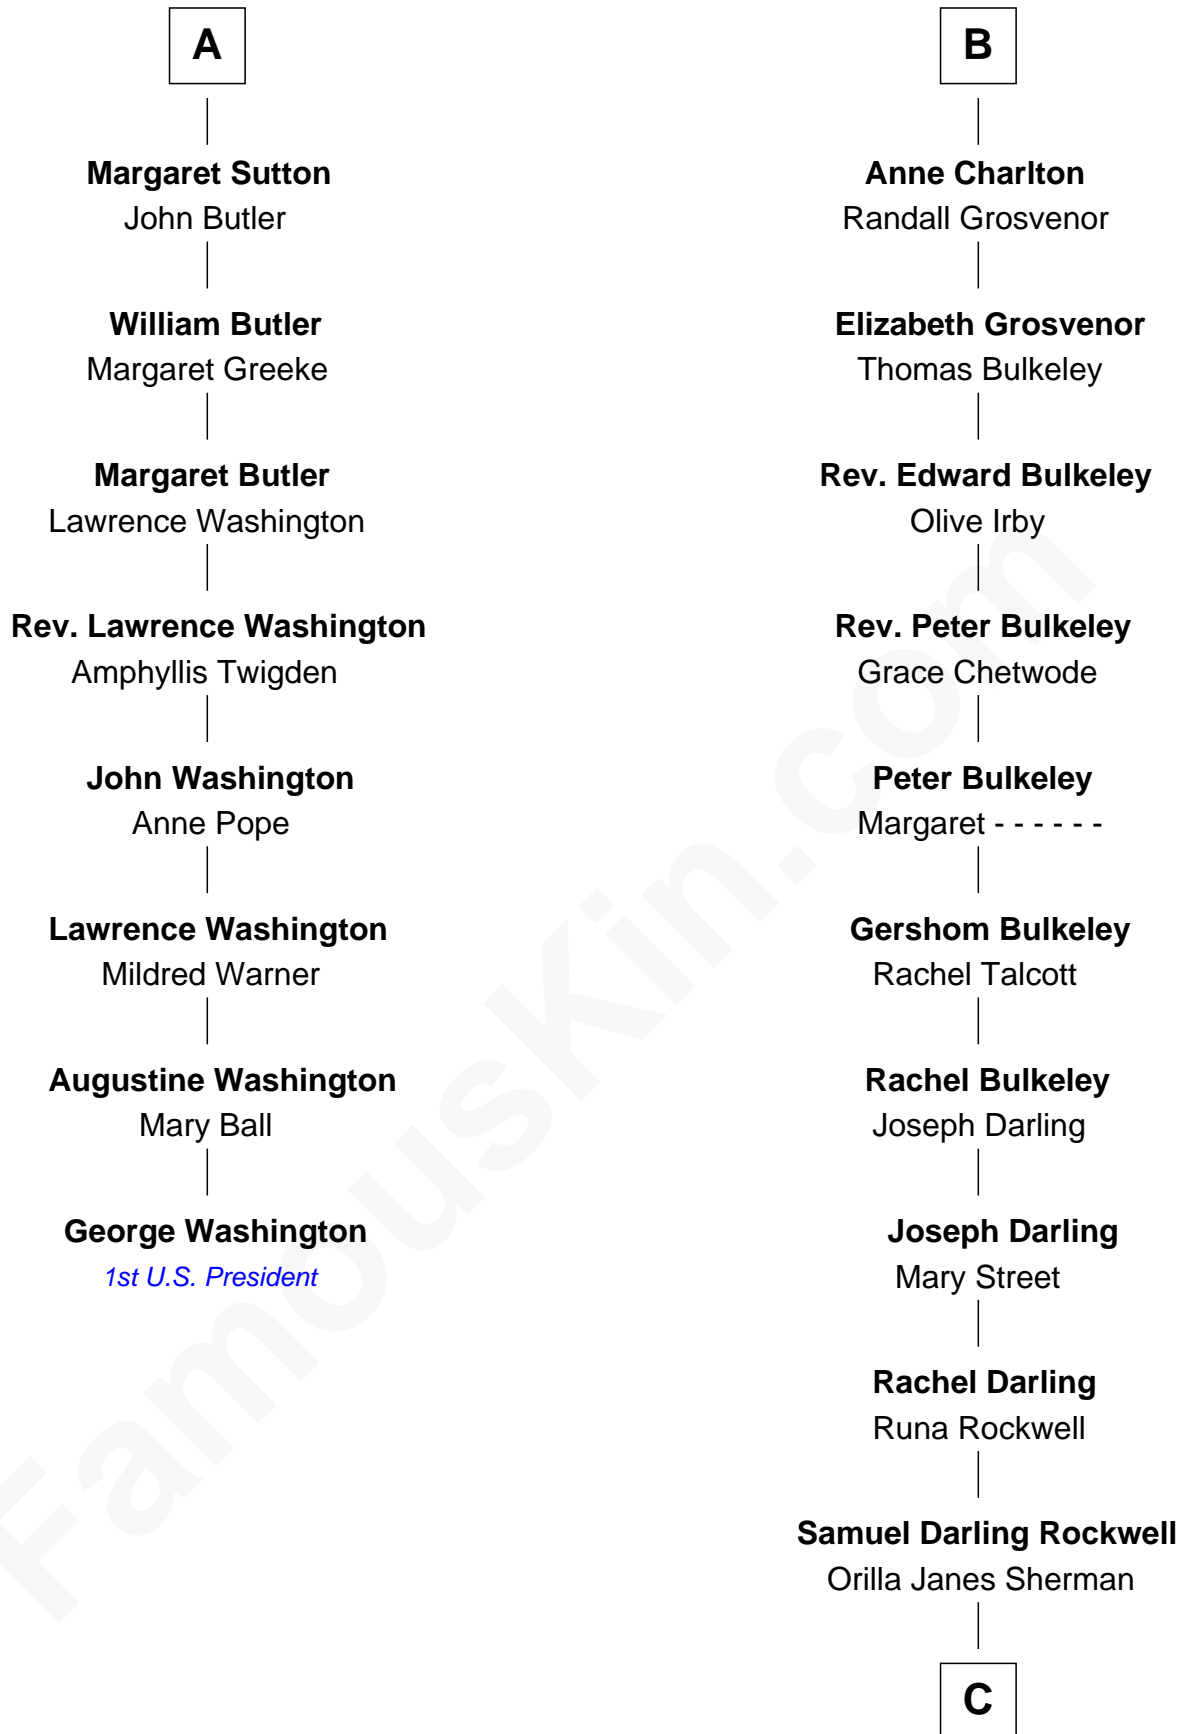

FamousKin.com
Relationship Chart of
George Washington
1st U.S. President

14th cousin 5 times removed of

Norman Rockwell
American Artist

C

John William Rockwell

Phebe Boyce Waring

Jarvis Waring Rockwell

Anne Mary Hill

Norman Rockwell

American Artist

FamousKin.com