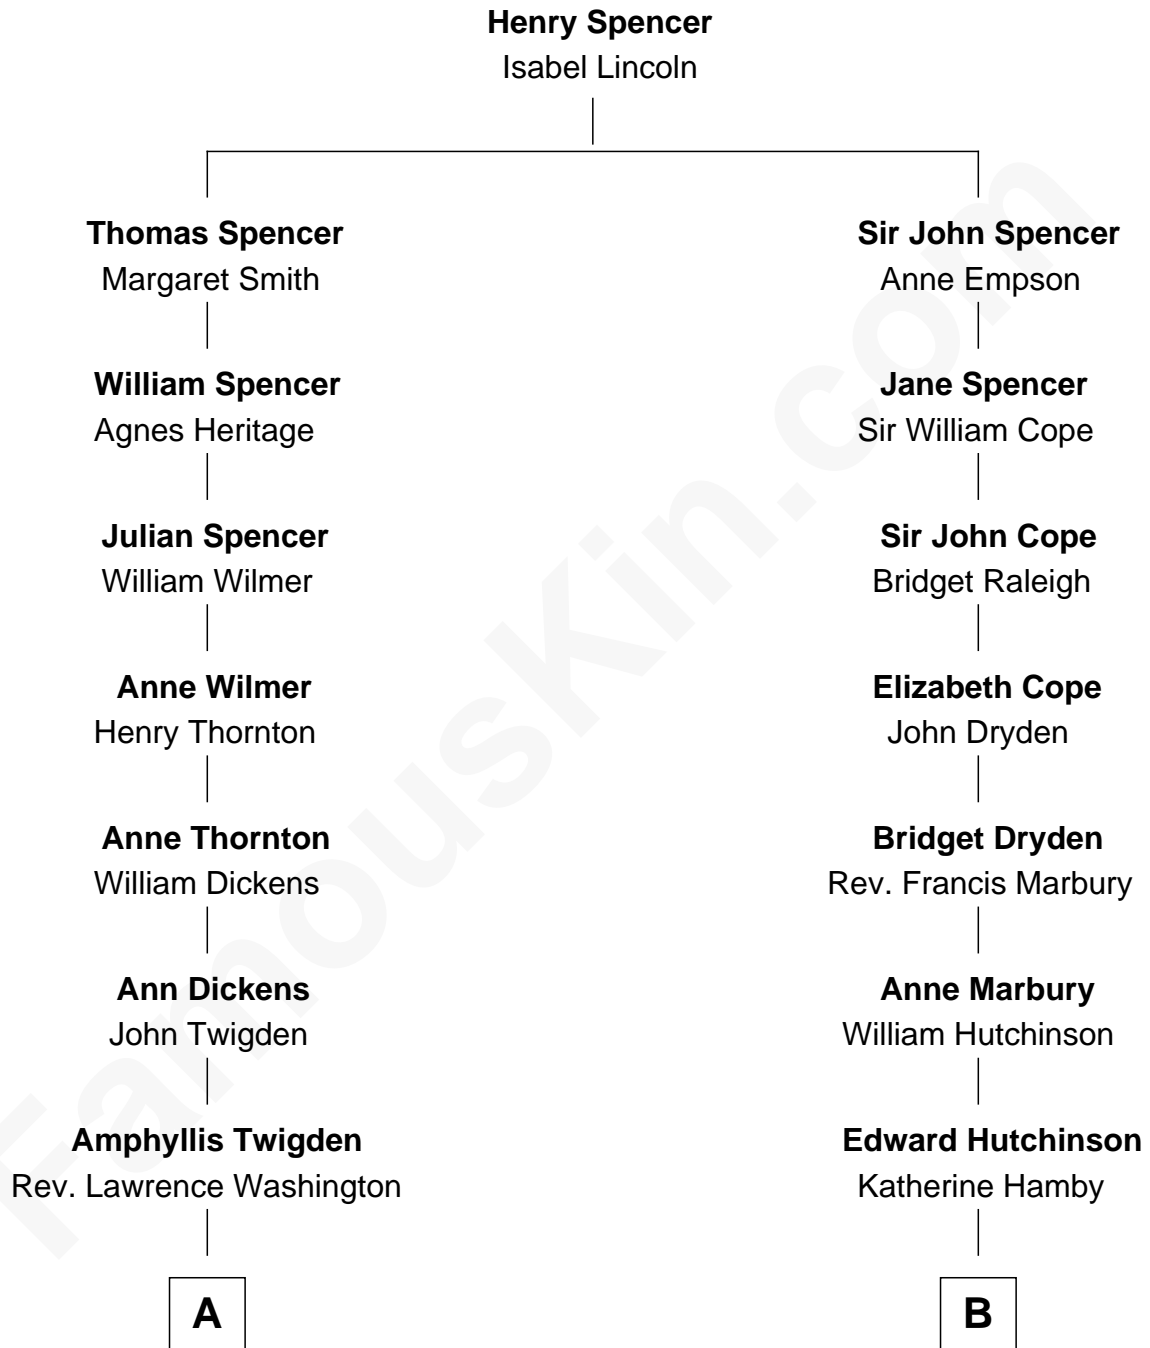

FamousKin.com
Relationship Chart of
George Washington
1st U.S. President

10th cousin 1 time removed of
Nicholas Gilman
Signer of the U.S. Constitution

A

John Washington

Anne Pope

Lawrence Washington

Mildred Warner

Augustine Washington

Mary Ball

George Washington

1st U.S. President

B

Elizabeth Hutchinson

Edward Winslow

Anna Winslow