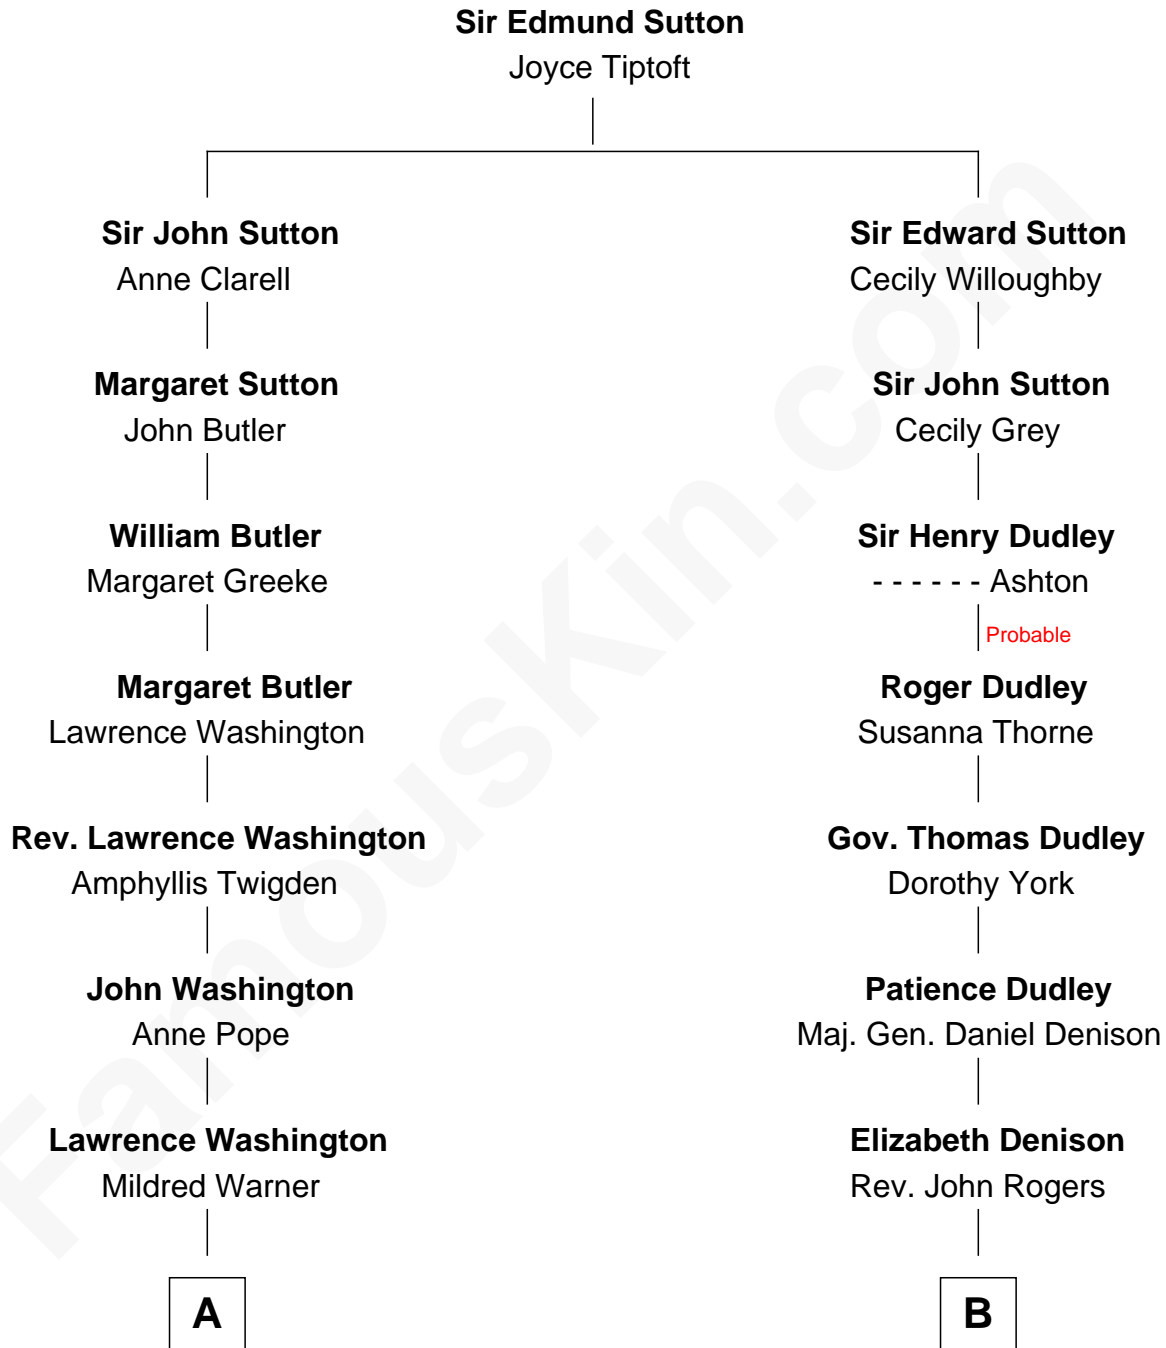

FamousKin.com

Relationship Chart of

George Washington

1st U.S. President

8th cousin 2 times removed of

Nicholas Gilman
Signer of the U.S. Constitution

A

Augustine Washington

Mary Ball

George Washington

1st U.S. President

B

Rev. Nathaniel Rogers

Sarah Purkiss

Elizabeth Rogers

Rev. John Taylor