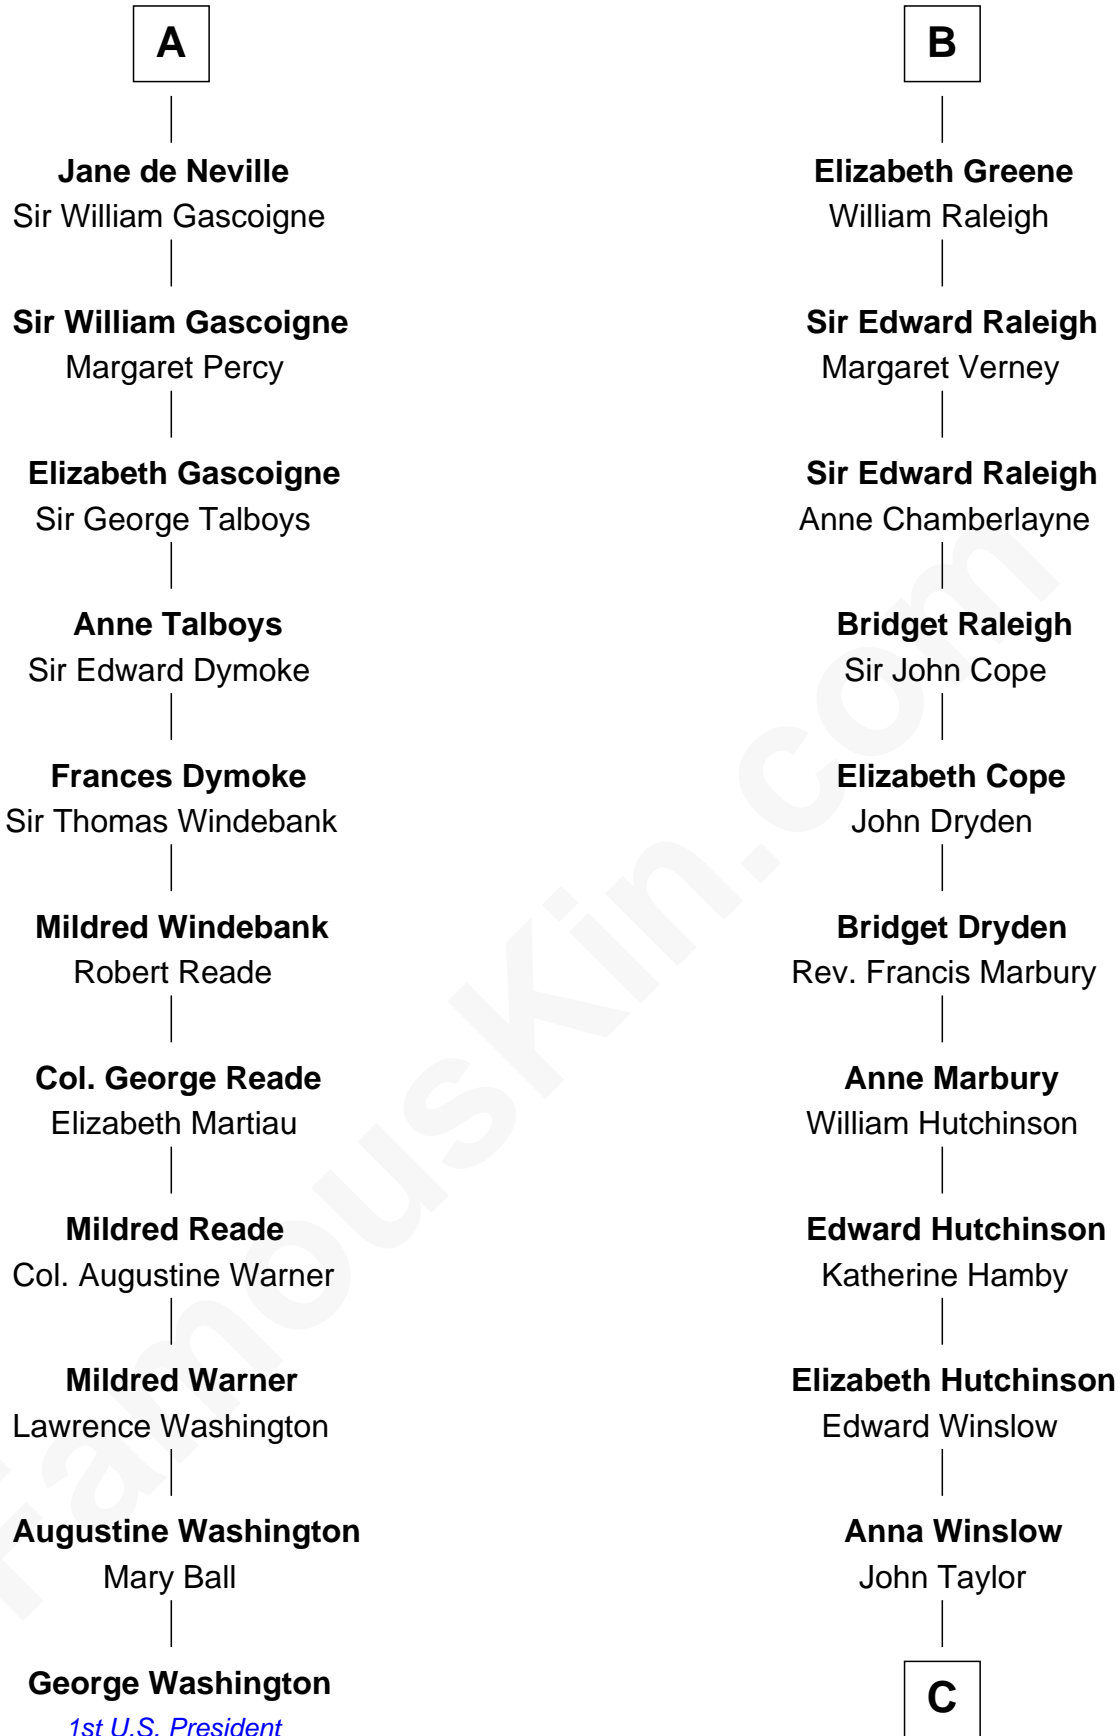

FamousKin.com
Relationship Chart of
George Washington
1st U.S. President

17th cousin 2 times removed of

Nicholas Gilman
Signer of the U.S. Constitution

Sir Humphrey de Bohun
 Eleanor de Braiose

C

—
Rev. John Taylor

Elizabeth Rogers

—
Ann Taylor

Nicholas Gilman

—
Nicholas Gilman

Signer of the U.S. Constitution

FamousKin.com