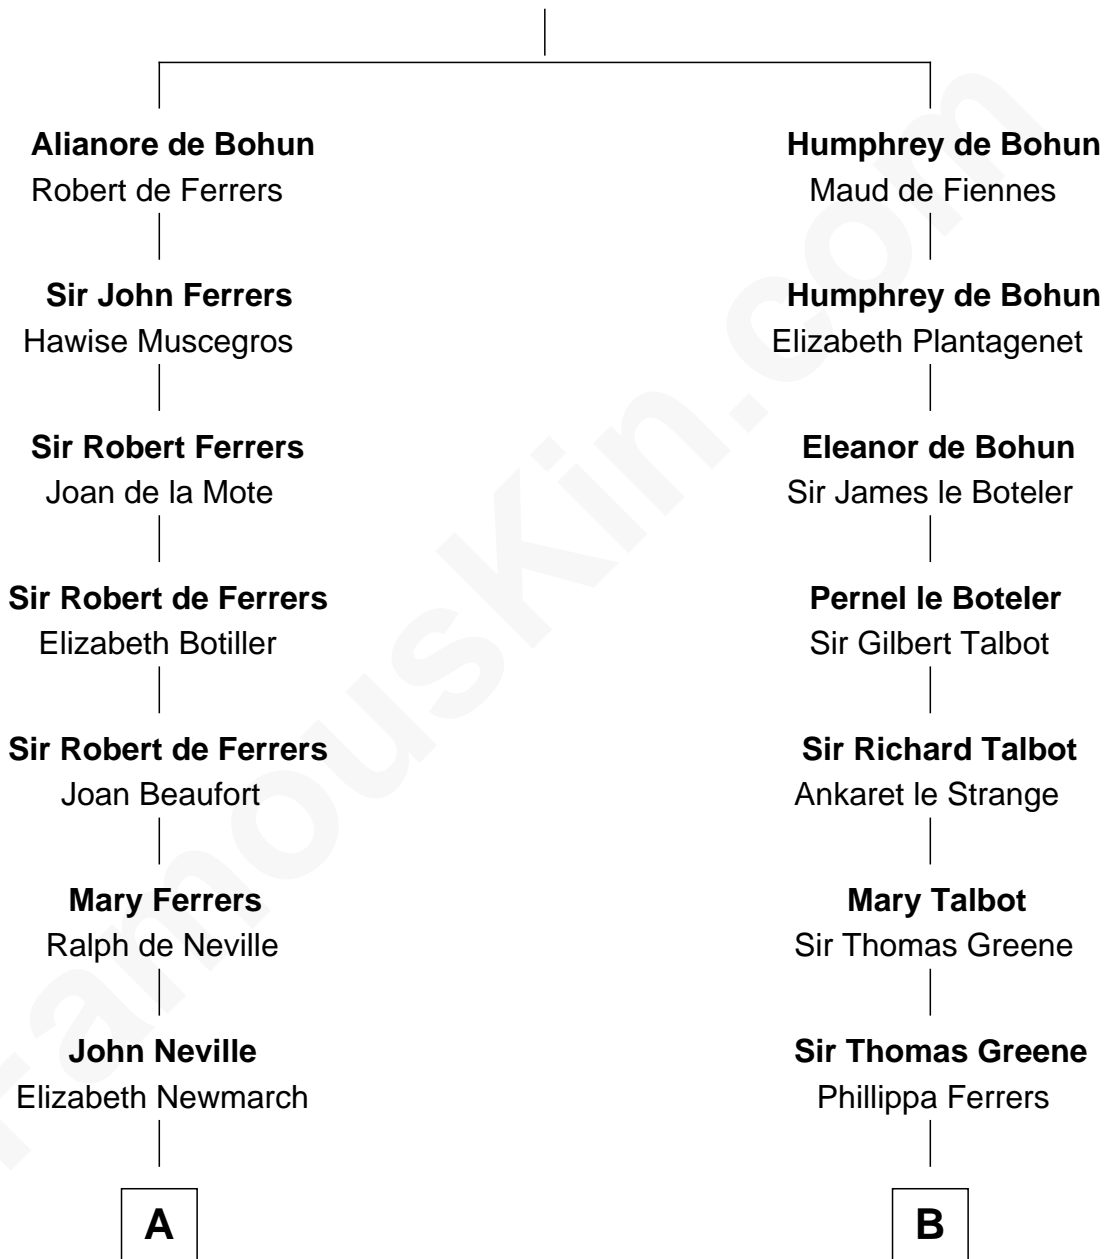

FamousKin.com
Relationship Chart of
George Washington
1st U.S. President

17th cousin 2 times removed of

Nicholas Gilman
Signer of the U.S. Constitution

Sir Humphrey de Bohun
 Eleanor de Braiose

C

—
Rev. John Taylor

Elizabeth Rogers

—
Ann Taylor

Nicholas Gilman

—
Nicholas Gilman

Signer of the U.S. Constitution

FamousKin.com