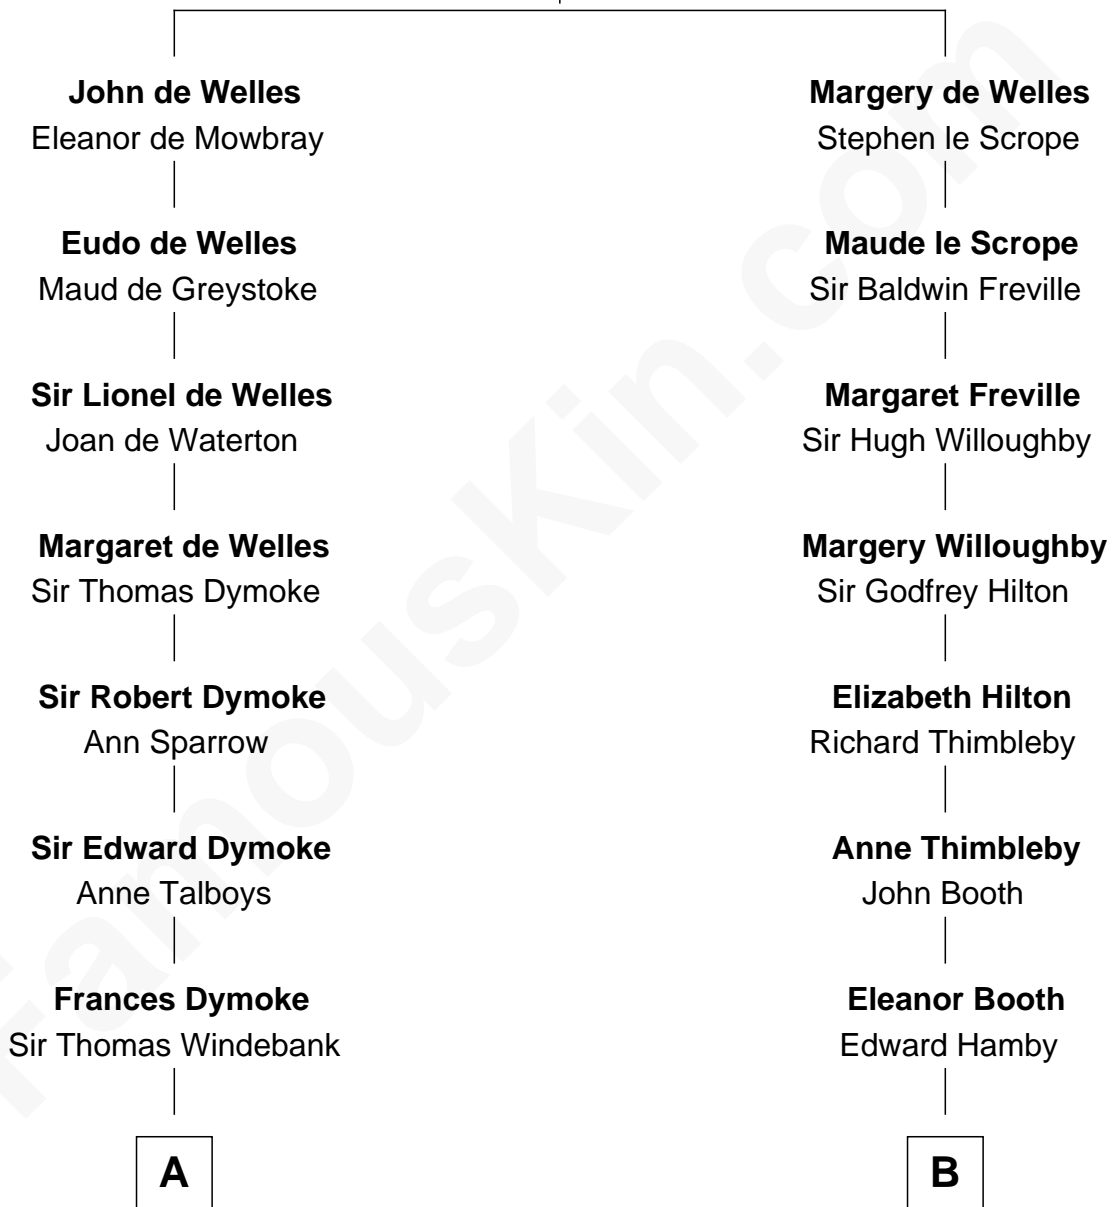

FamousKin.com
Relationship Chart of
George Washington
1st U.S. President

12th cousin 2 times removed of

Nicholas Gilman
Signer of the U.S. Constitution

John de Welles
Maud de Roos

A

Mildred Windebank

Robert Reade

Col. George Reade

Elizabeth Martiau

Mildred Reade

Col. Augustine Warner

Mildred Warner

Lawrence Washington

Augustine Washington

Mary Ball

George Washington

1st U.S. President

B

William Hamby

Margaret Blewett

Robert Hamby

Elizabeth Arnold

Katherine Hamby