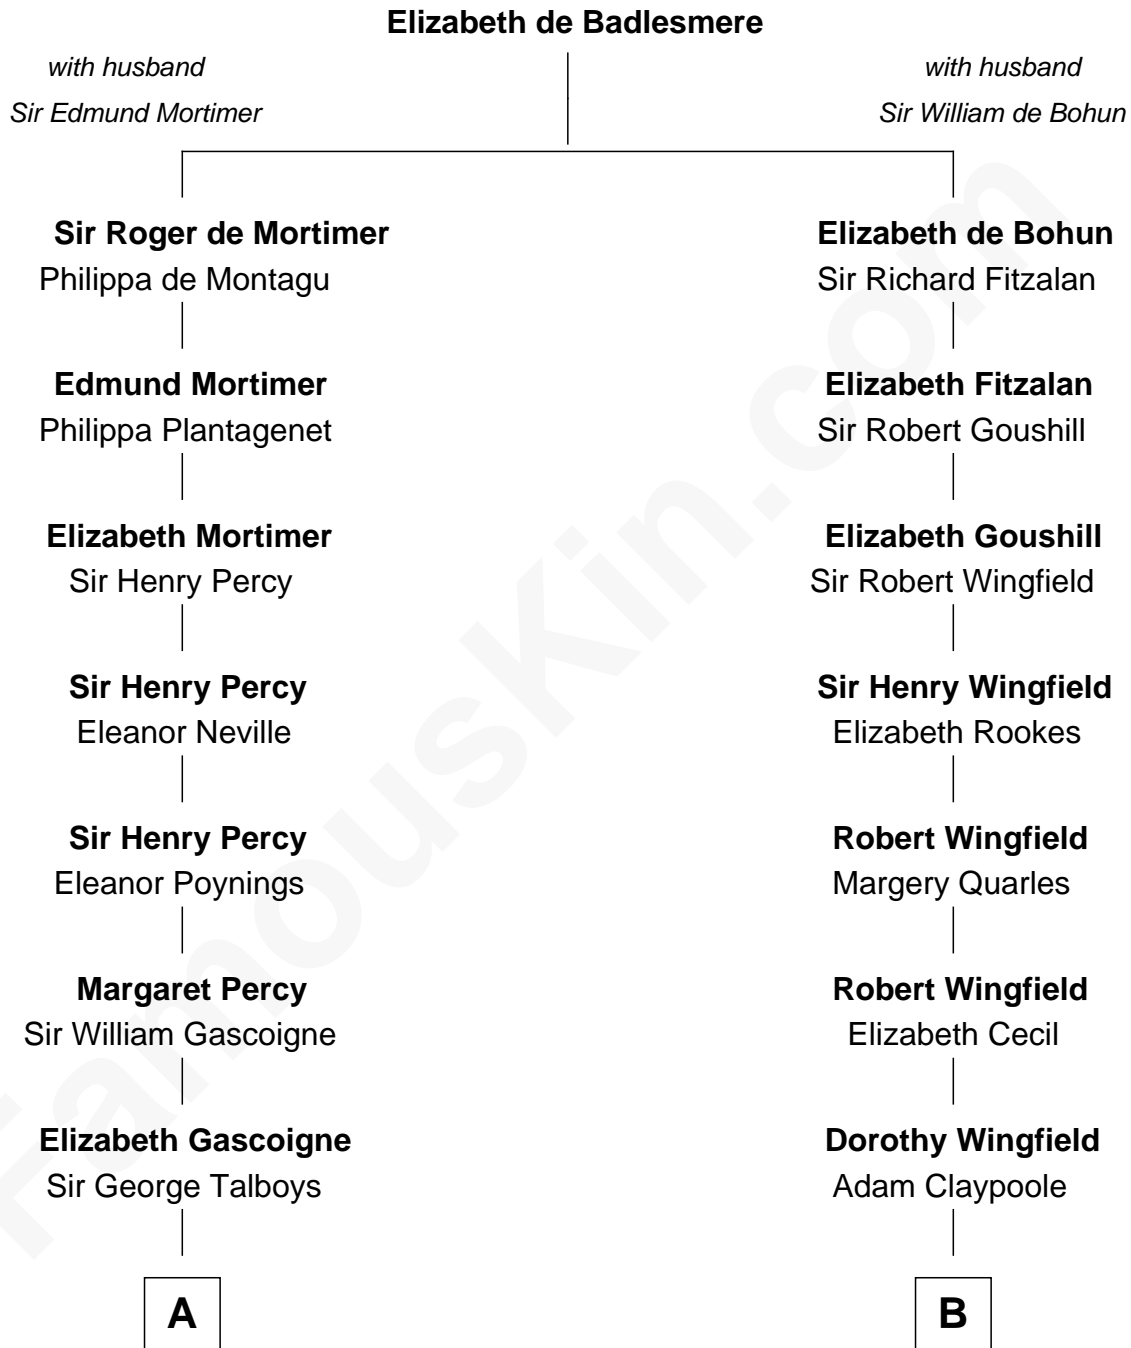

FamousKin.com
Relationship Chart of
George Washington
1st U.S. President

14th cousin 4 times removed of
Valerie Bertinelli
Television Actress

C

Nancy L. Carvin
Andrew Francis Bertinelli

Valerie Bertinelli
Television Actress

FamousKin.com