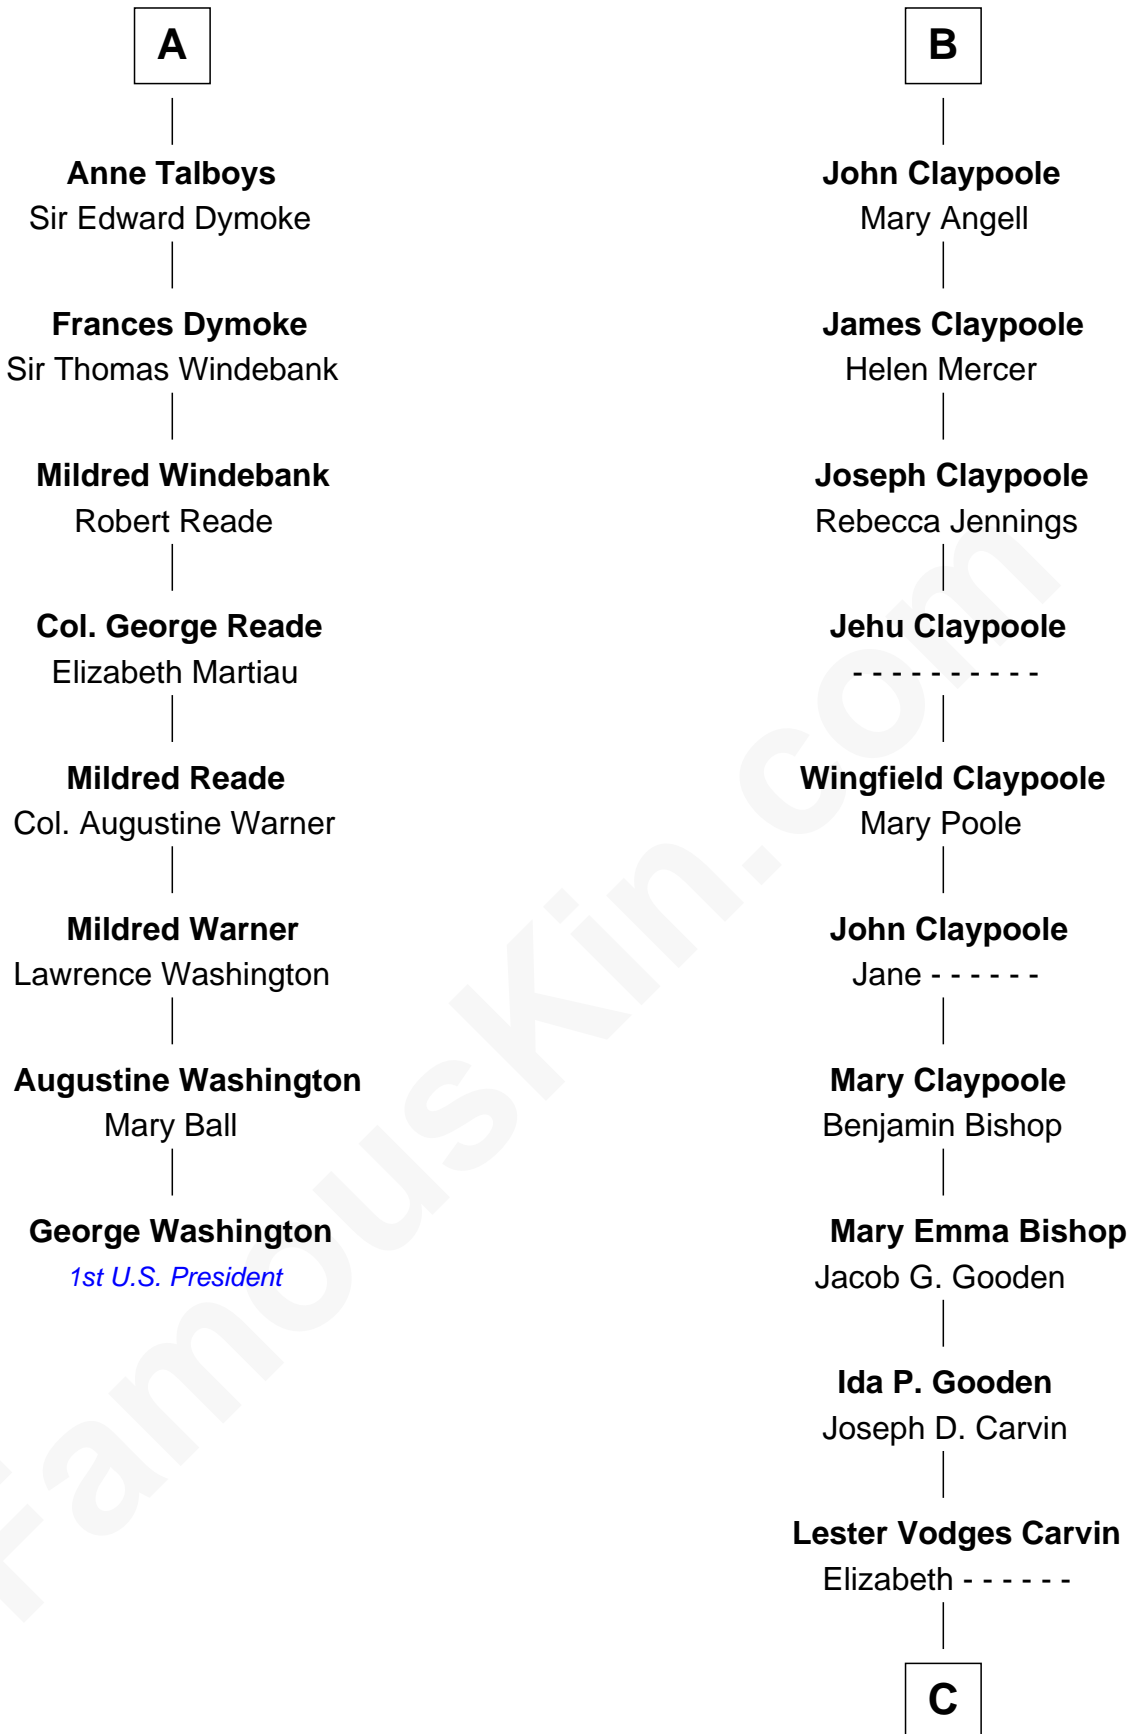

FamousKin.com
Relationship Chart of
George Washington
1st U.S. President

14th cousin 4 times removed of
Valerie Bertinelli
Television Actress

C

Nancy L. Carvin
Andrew Francis Bertinelli

Valerie Bertinelli
Television Actress

FamousKin.com