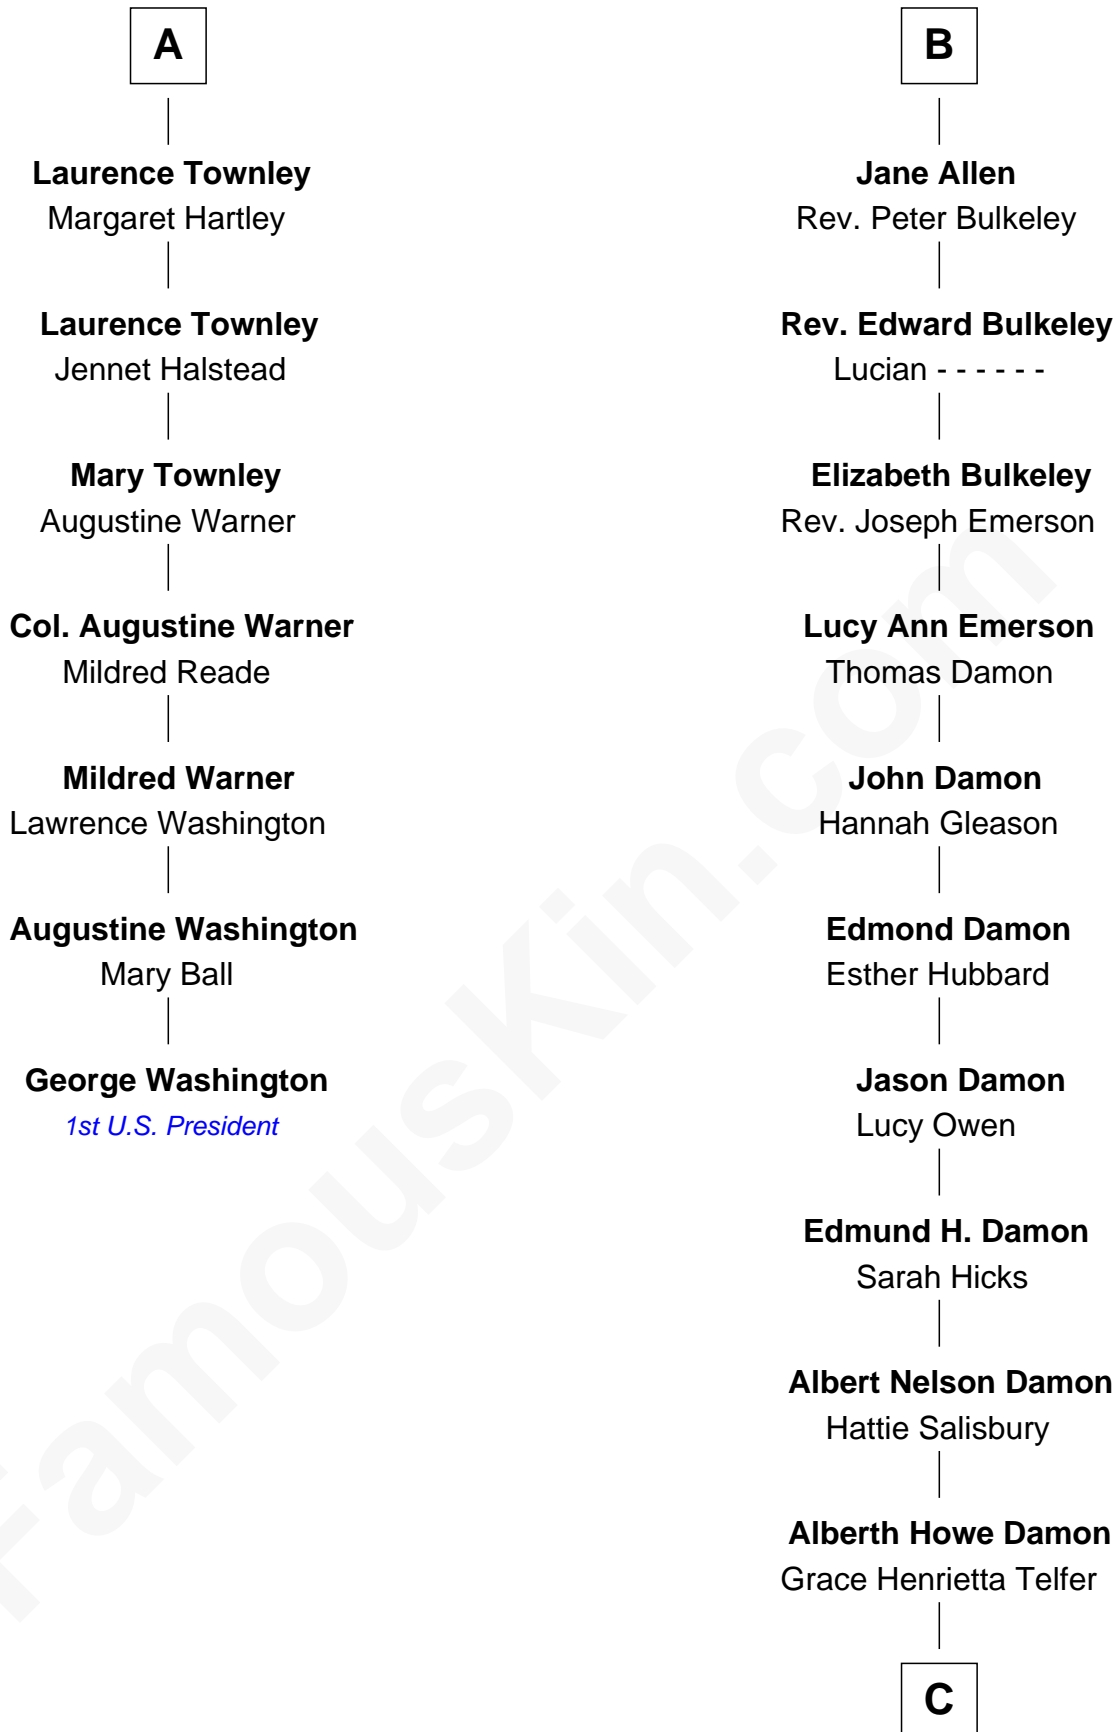

## Relationship Chart of

### George Washington

1st U.S. President

13th cousin 6 times removed of

**Matt Damon**  
Movie Actor

**C**

**Albert Howe Damon**

Roberta M. Fay

**Kent Telfer Damon**