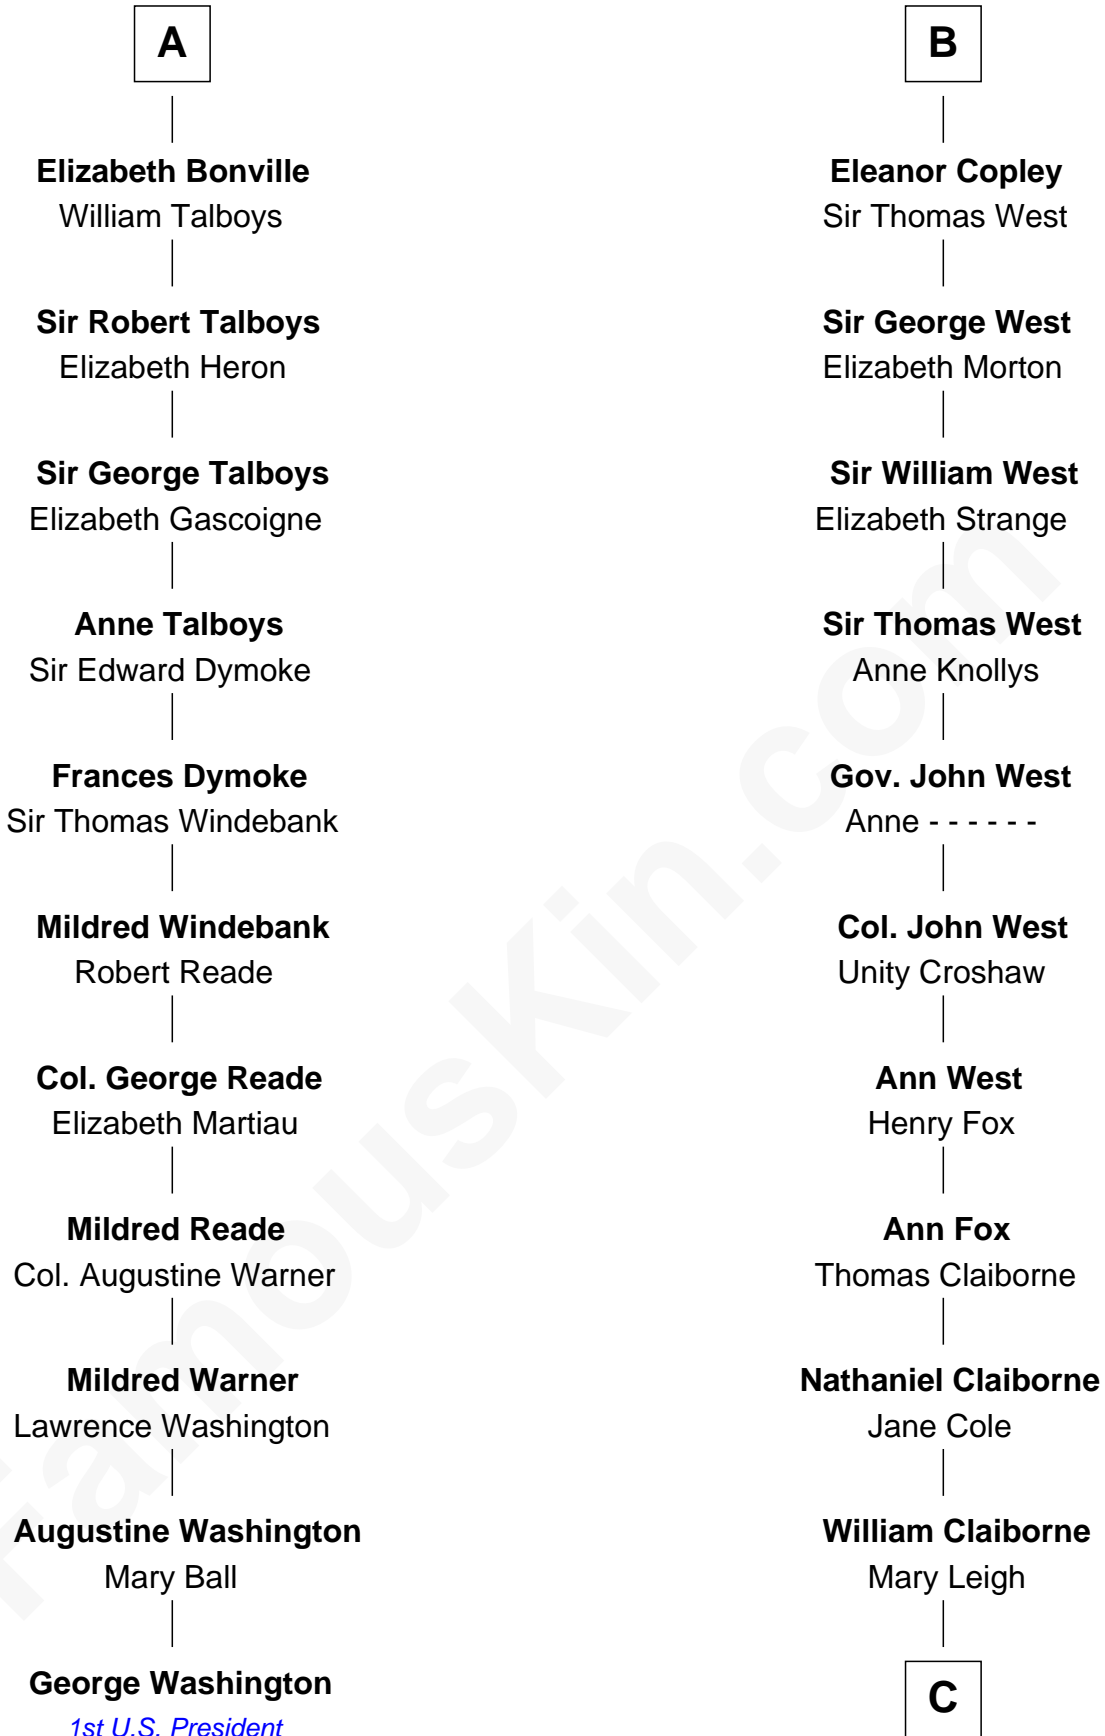

FamousKin.com
Relationship Chart of
George Washington
1st U.S. President

17th cousin 4 times removed of

Liz Claiborne

Fashion Designer and Founder of Liz Claiborne Inc.

C

William Charles Cole Claiborne

Clarisse Duralde

William Charles Cole Claiborne

Louise de Balathier

Fernand Claiborne

Marie Louise Villeré

Omer Villere Claiborne

Carolyn Louise Fenner

Liz Claiborne

Found of Liz Claiborne Inc.