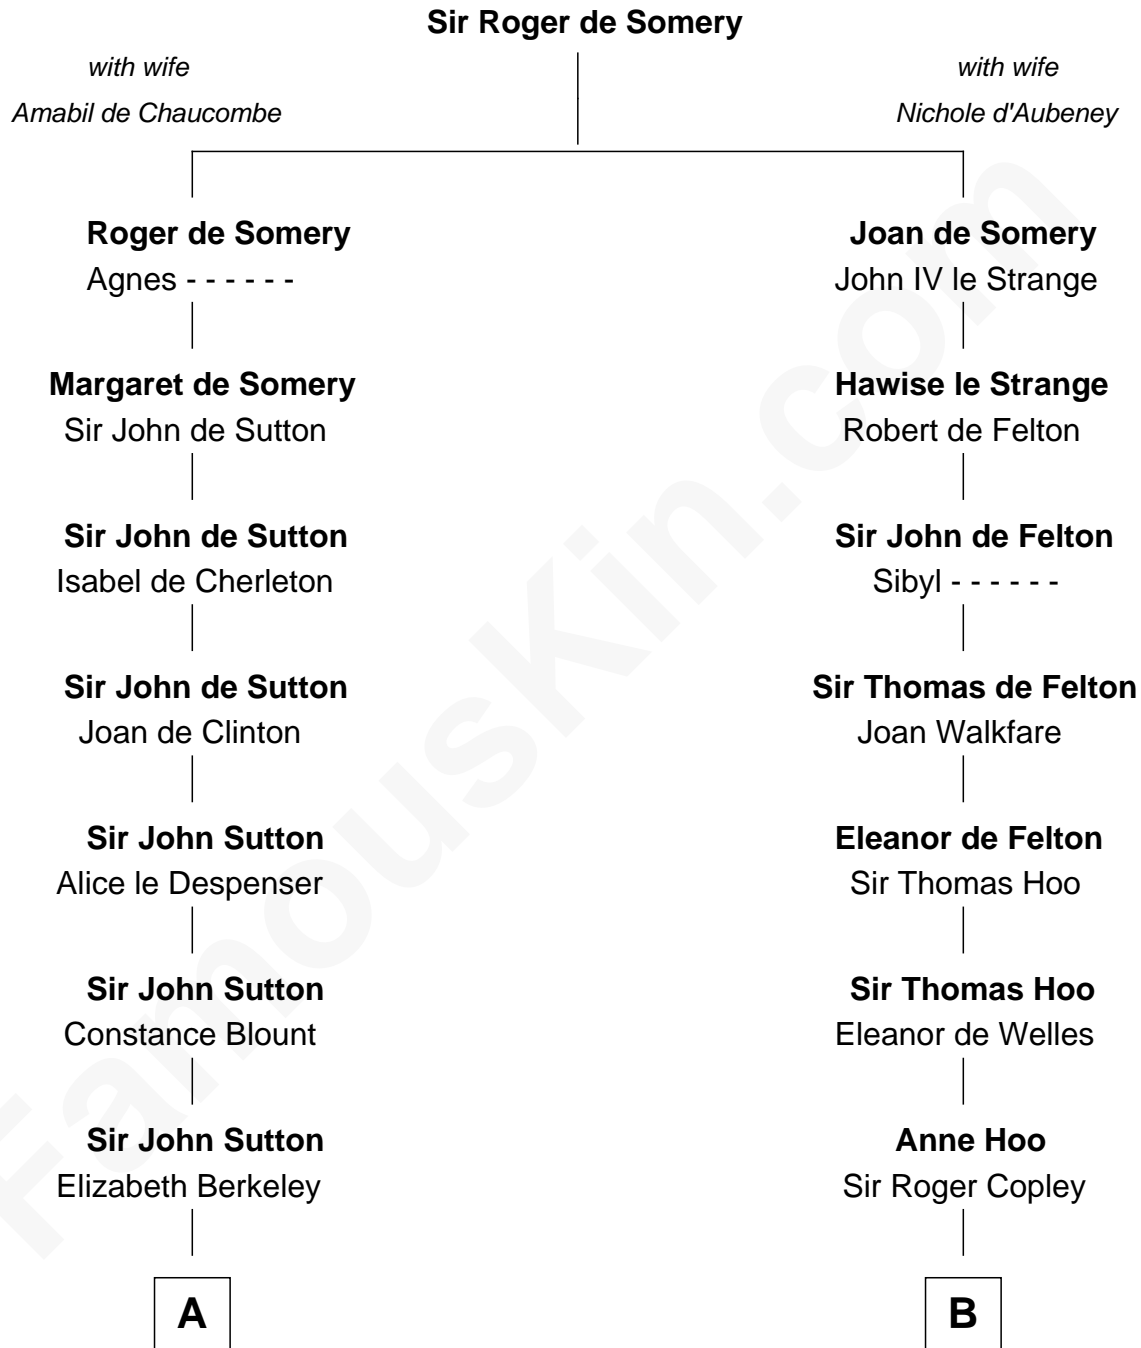

FamousKin.com
Relationship Chart of
George Washington
1st U.S. President

16th cousin 5 times removed of

Liz Claiborne

Fashion Designer and Founder of Liz Claiborne Inc.

C

William Charles Cole Claiborne

Clarisse Duralde

William Charles Cole Claiborne

Louise de Balathier

Fernand Claiborne

Marie Louise Villeré

Omer Villere Claiborne

Carolyn Louise Fenner

Liz Claiborne

Found of Liz Claiborne Inc.