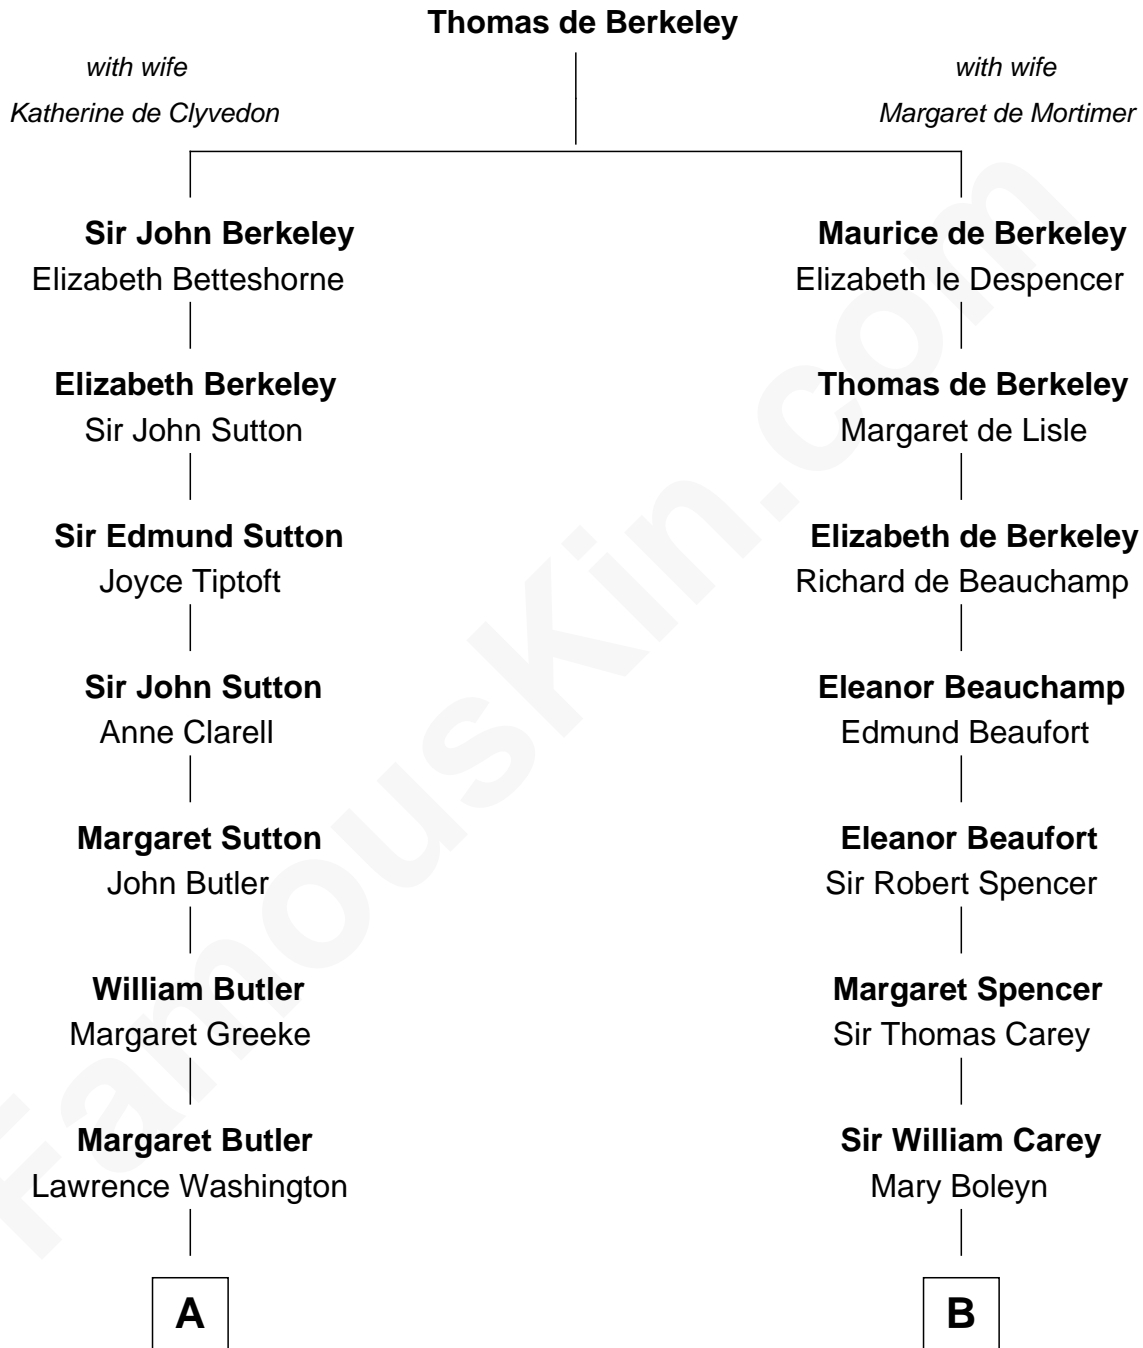

FamousKin.com
Relationship Chart of
George Washington
1st U.S. President

11th cousin 8 times removed of

Liz Claiborne

Fashion Designer and Founder of Liz Claiborne Inc.

C

—
Fernand Claiborne
Marie Louise Villeré

—
Omer Villere Claiborne
Carolyn Louise Fenner

—
Liz Claiborne
Found of Liz Claiborne Inc.

FamousKin.com