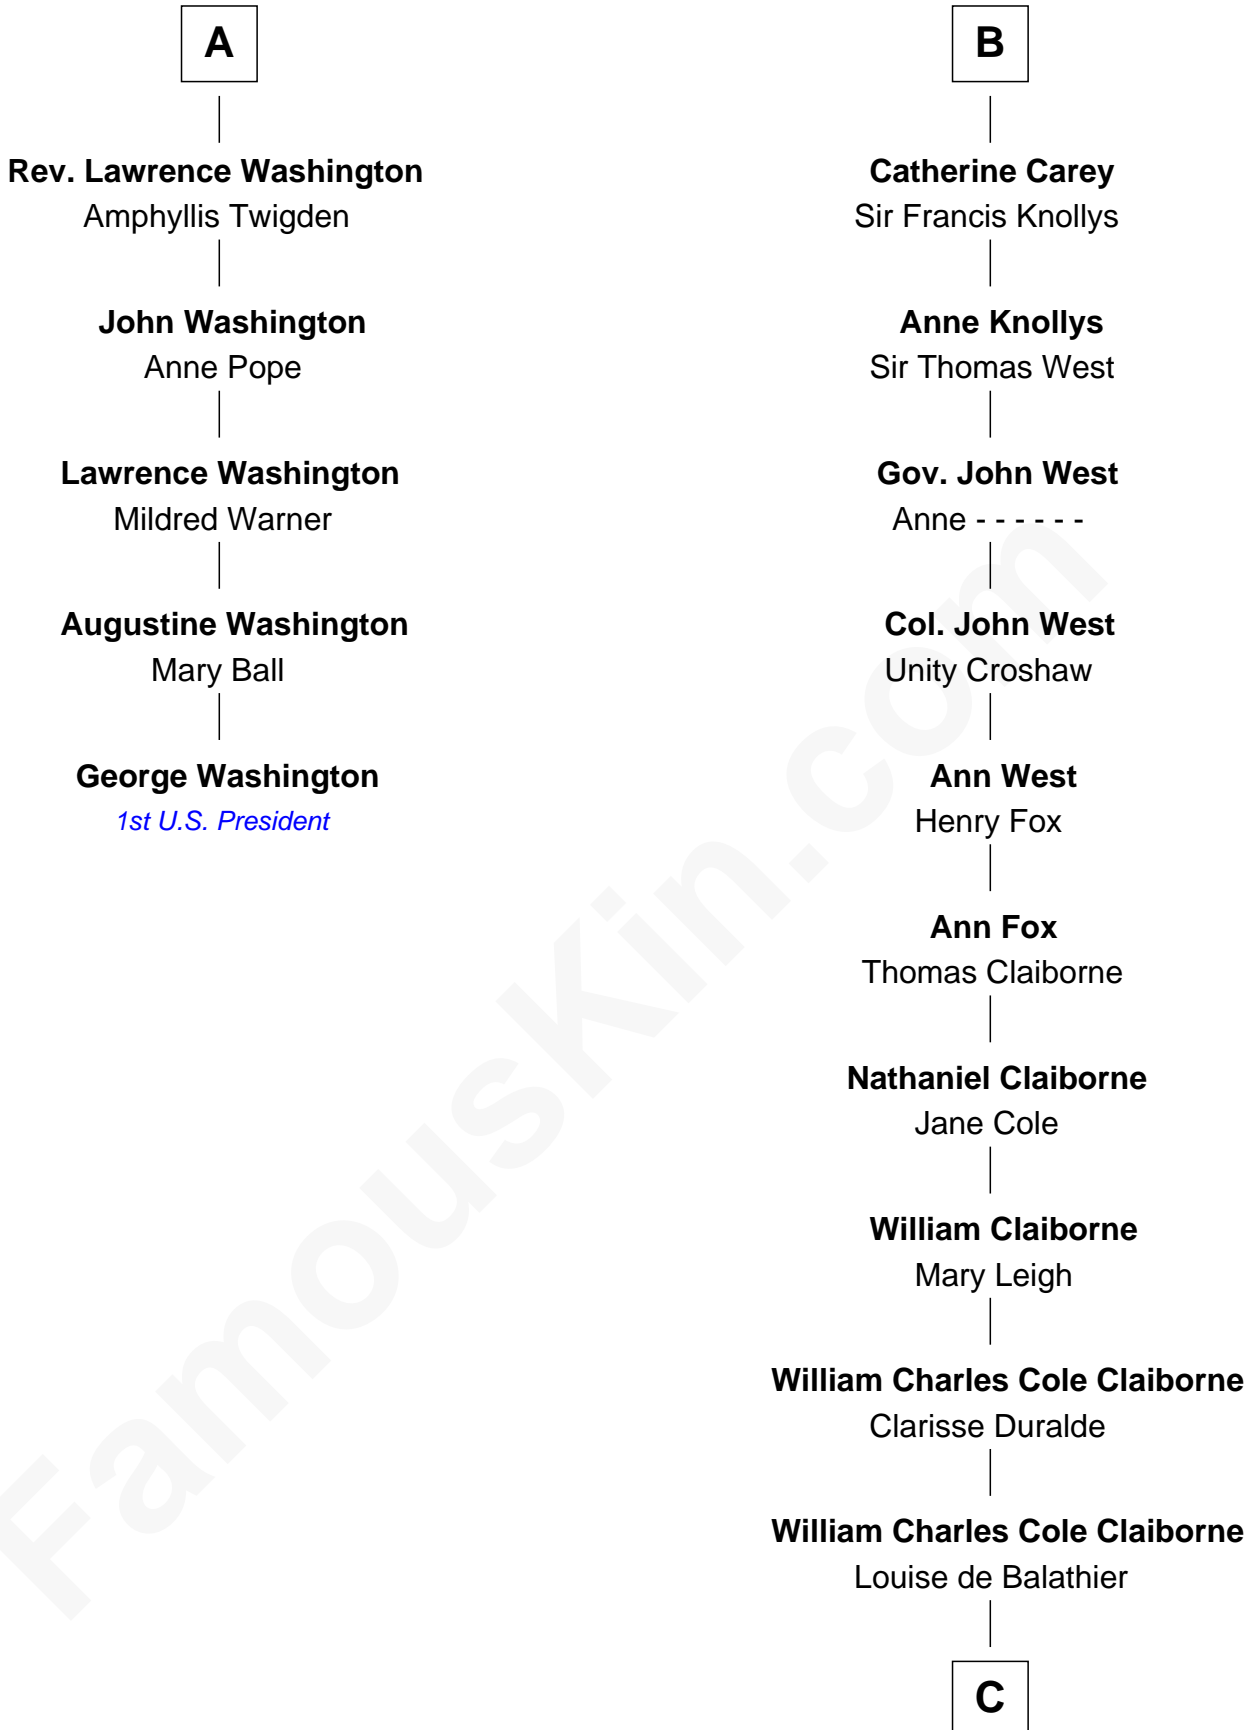

FamousKin.com
Relationship Chart of
George Washington
1st U.S. President

11th cousin 8 times removed of

Liz Claiborne

Fashion Designer and Founder of Liz Claiborne Inc.

C

—
Fernand Claiborne
Marie Louise Villeré

—
Omer Villere Claiborne
Carolyn Louise Fenner

—
Liz Claiborne
Found of Liz Claiborne Inc.

FamousKin.com