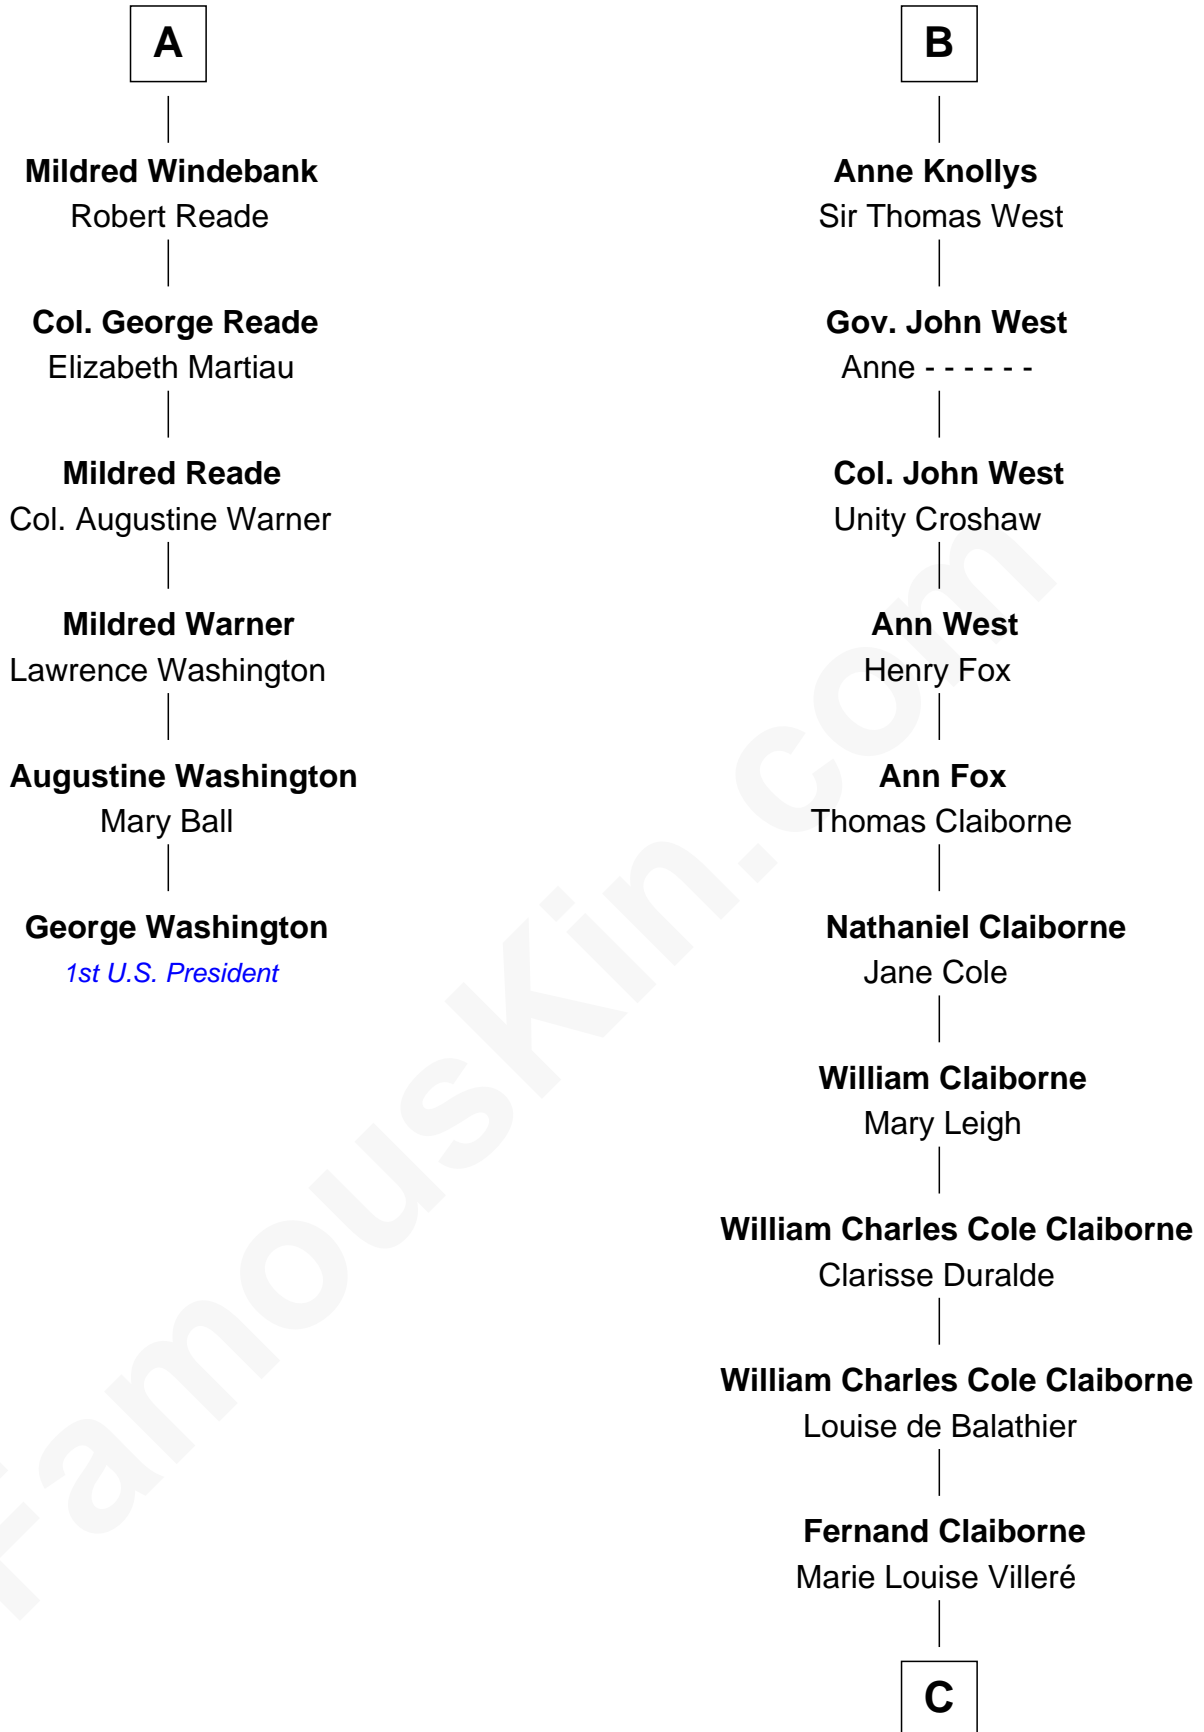

FamousKin.com

Relationship Chart of

George Washington

1st U.S. President

12th cousin 6 times removed of

Liz Claiborne

Fashion Designer and Founder of Liz Claiborne Inc.

C

Omer Villere Claiborne
Carolyn Louise Fenner

Liz Claiborne
Found of Liz Claiborne Inc.

FamousKin.com