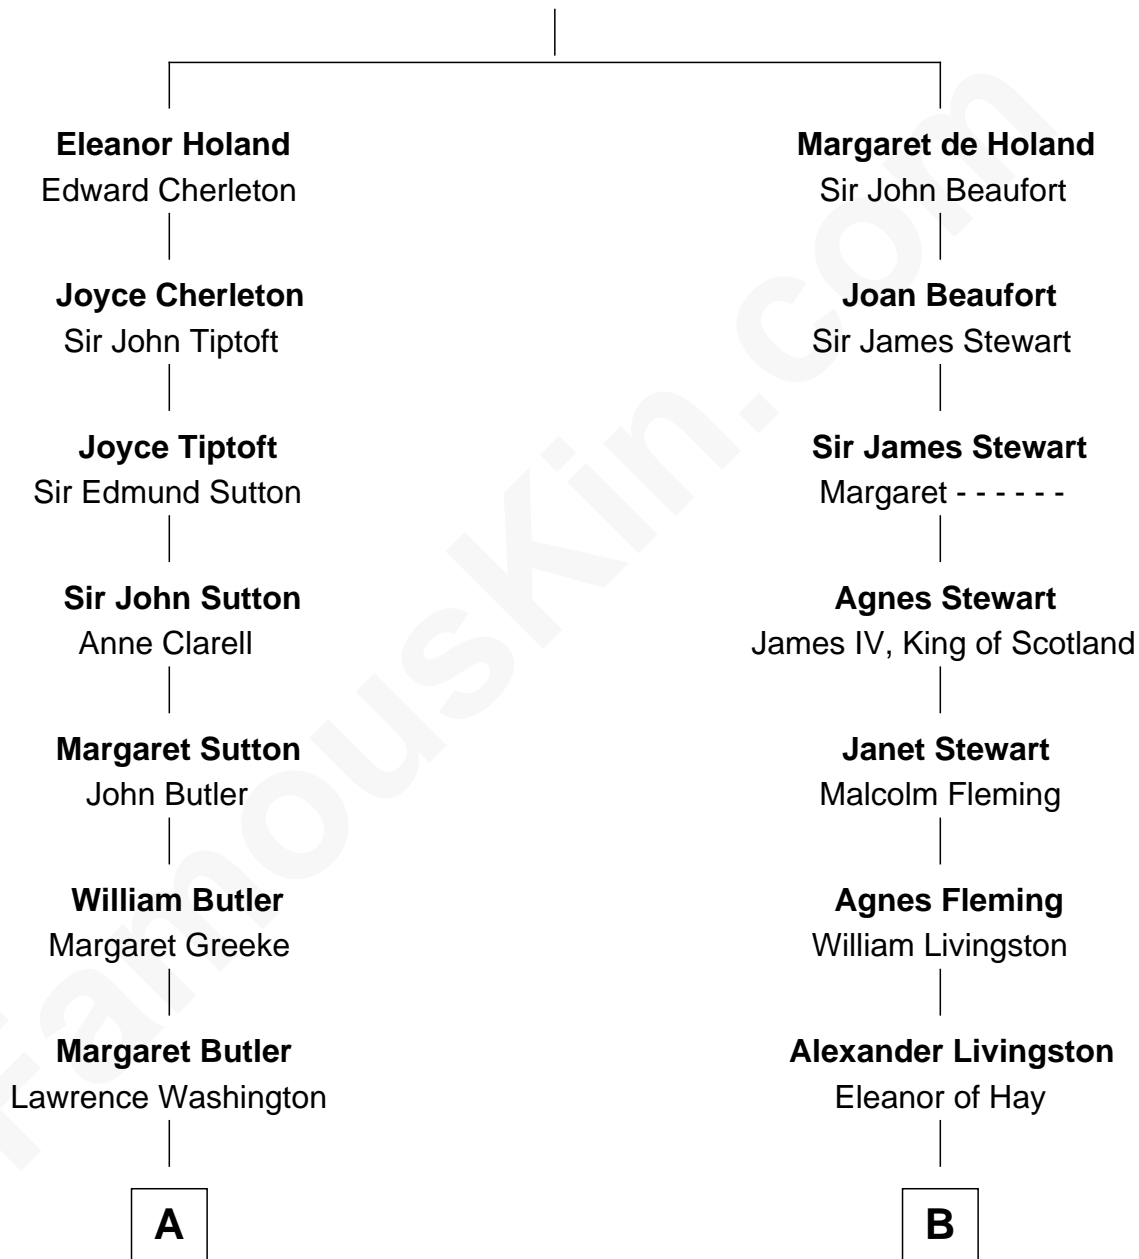

**FamousKin.com**  
**Relationship Chart of**  
**George Washington**  
*1st U.S. President*

**11th cousin 7 times removed of**  
**Howard Dean**  
*79th Governor of Vermont*

**Sir Thomas de Holand**  
 Alice Fitzalan

C

Andrea Belden Maitland

Howard Brush Dean

Howard Dean

*79th Governor of Vermont*

FamousKin.com