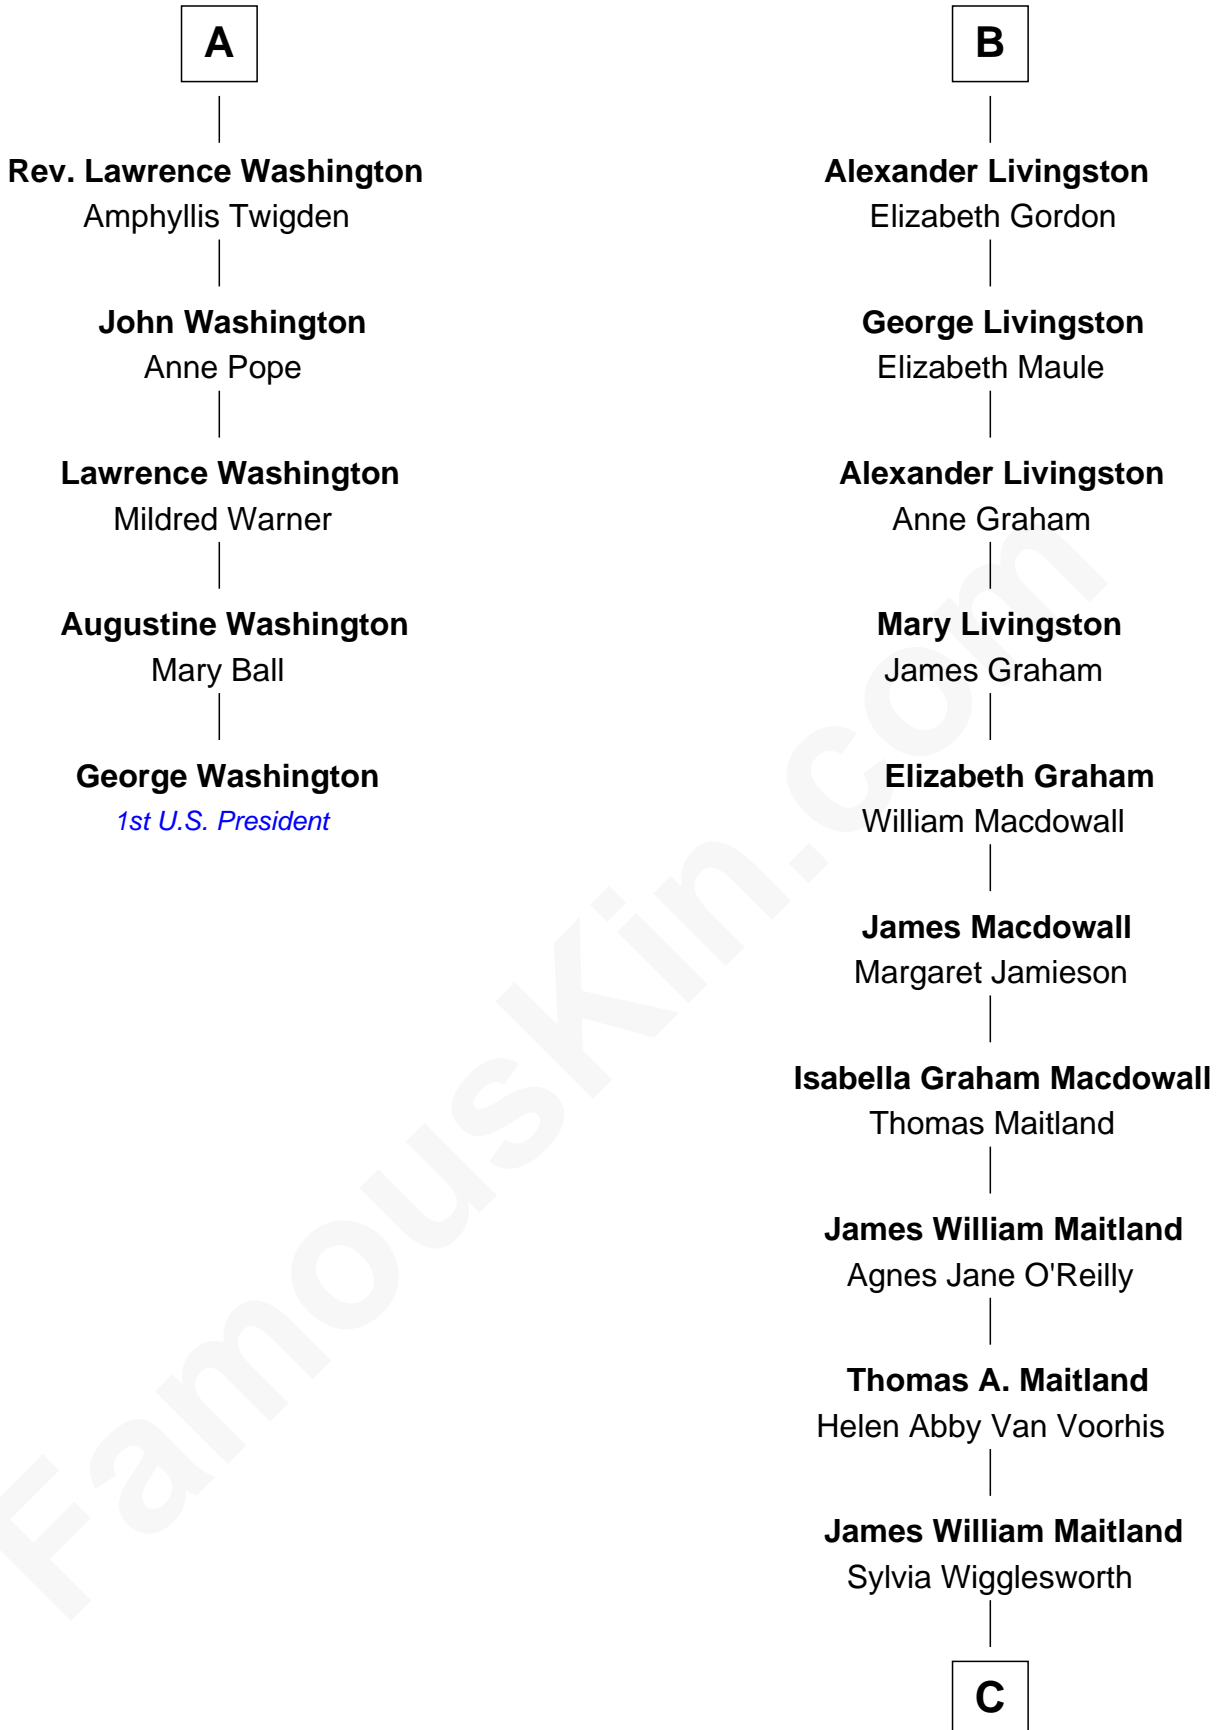

**FamousKin.com**  
**Relationship Chart of**  
**George Washington**  
*1st U.S. President*

**11th cousin 7 times removed of**  
**Howard Dean**  
*79th Governor of Vermont*

**Sir Thomas de Holand**  
 Alice Fitzalan

C

Andrea Belden Maitland

Howard Brush Dean

Howard Dean

*79th Governor of Vermont*

FamousKin.com