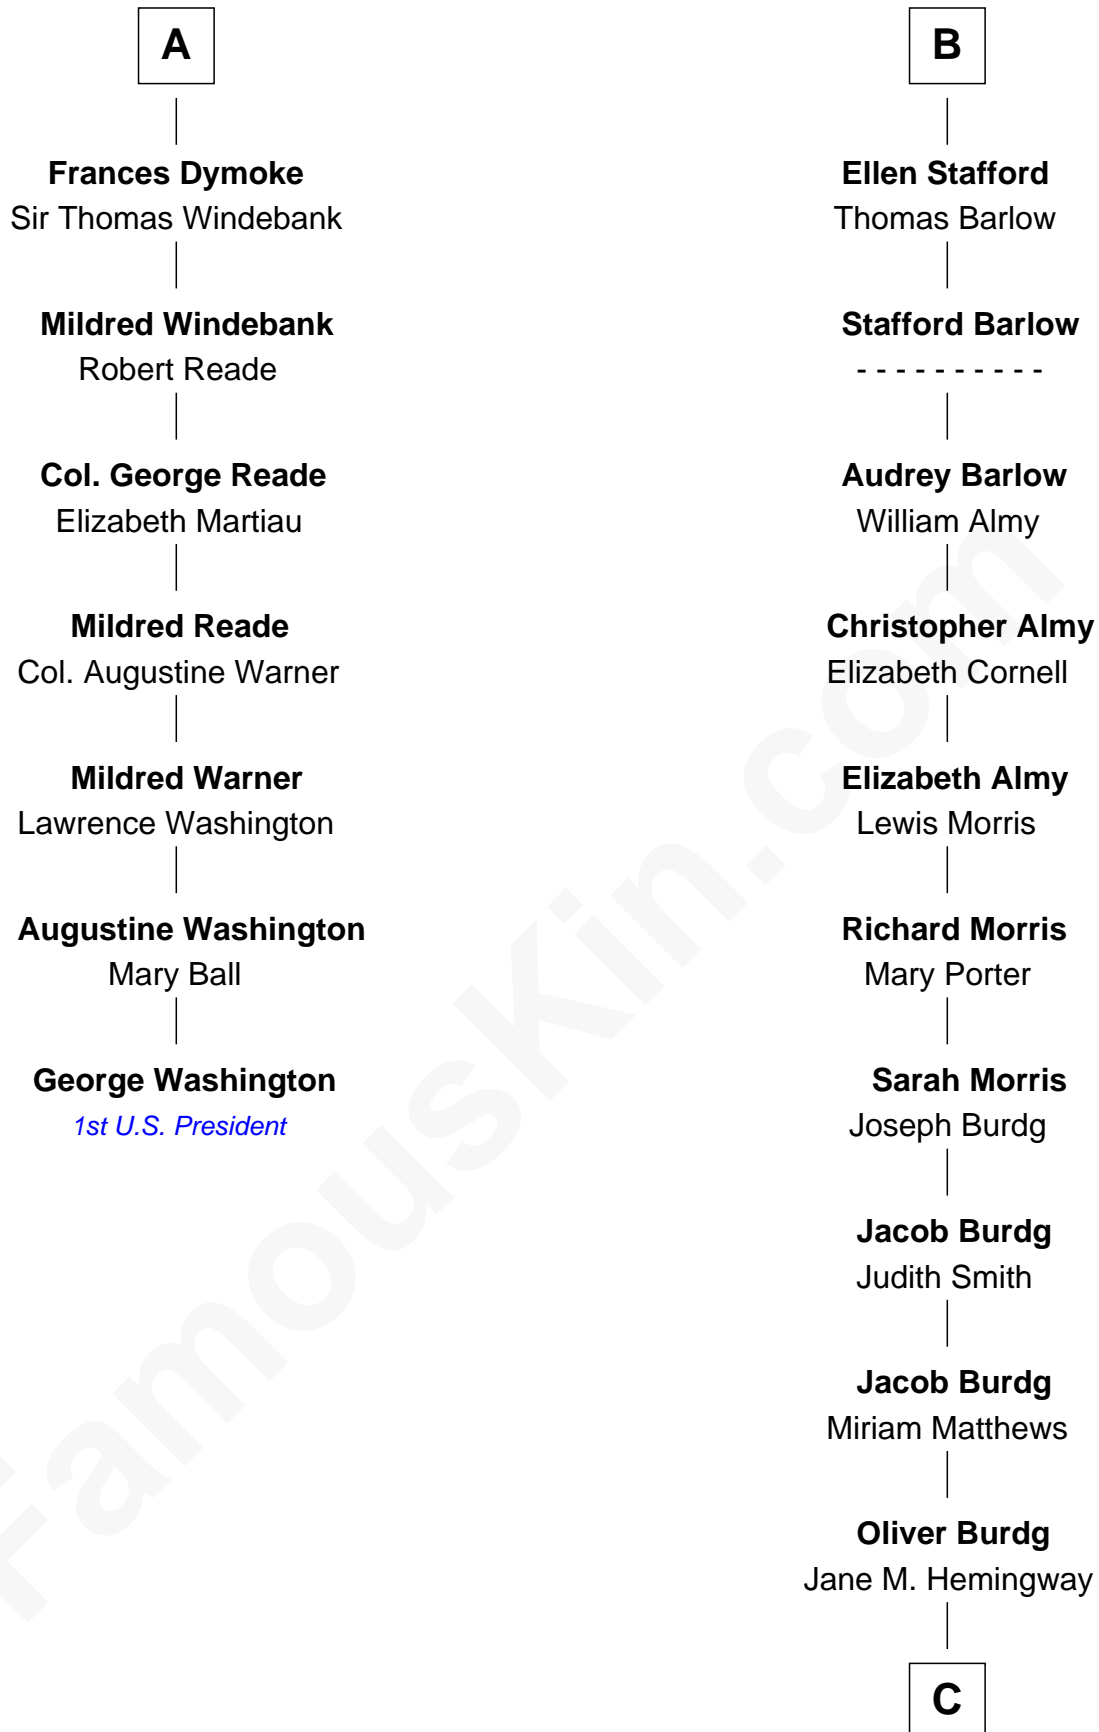

FamousKin.com

Relationship Chart of

George Washington

1st U.S. President

13th cousin 6 times removed of

Richard Nixon
37th U.S. President

C

—
Almira Park Burdg

Franklin Milhous

—
Hannah Milhous

Francis Anthony Nixon

—
Richard Nixon

37th U.S. President

FamousKin.com