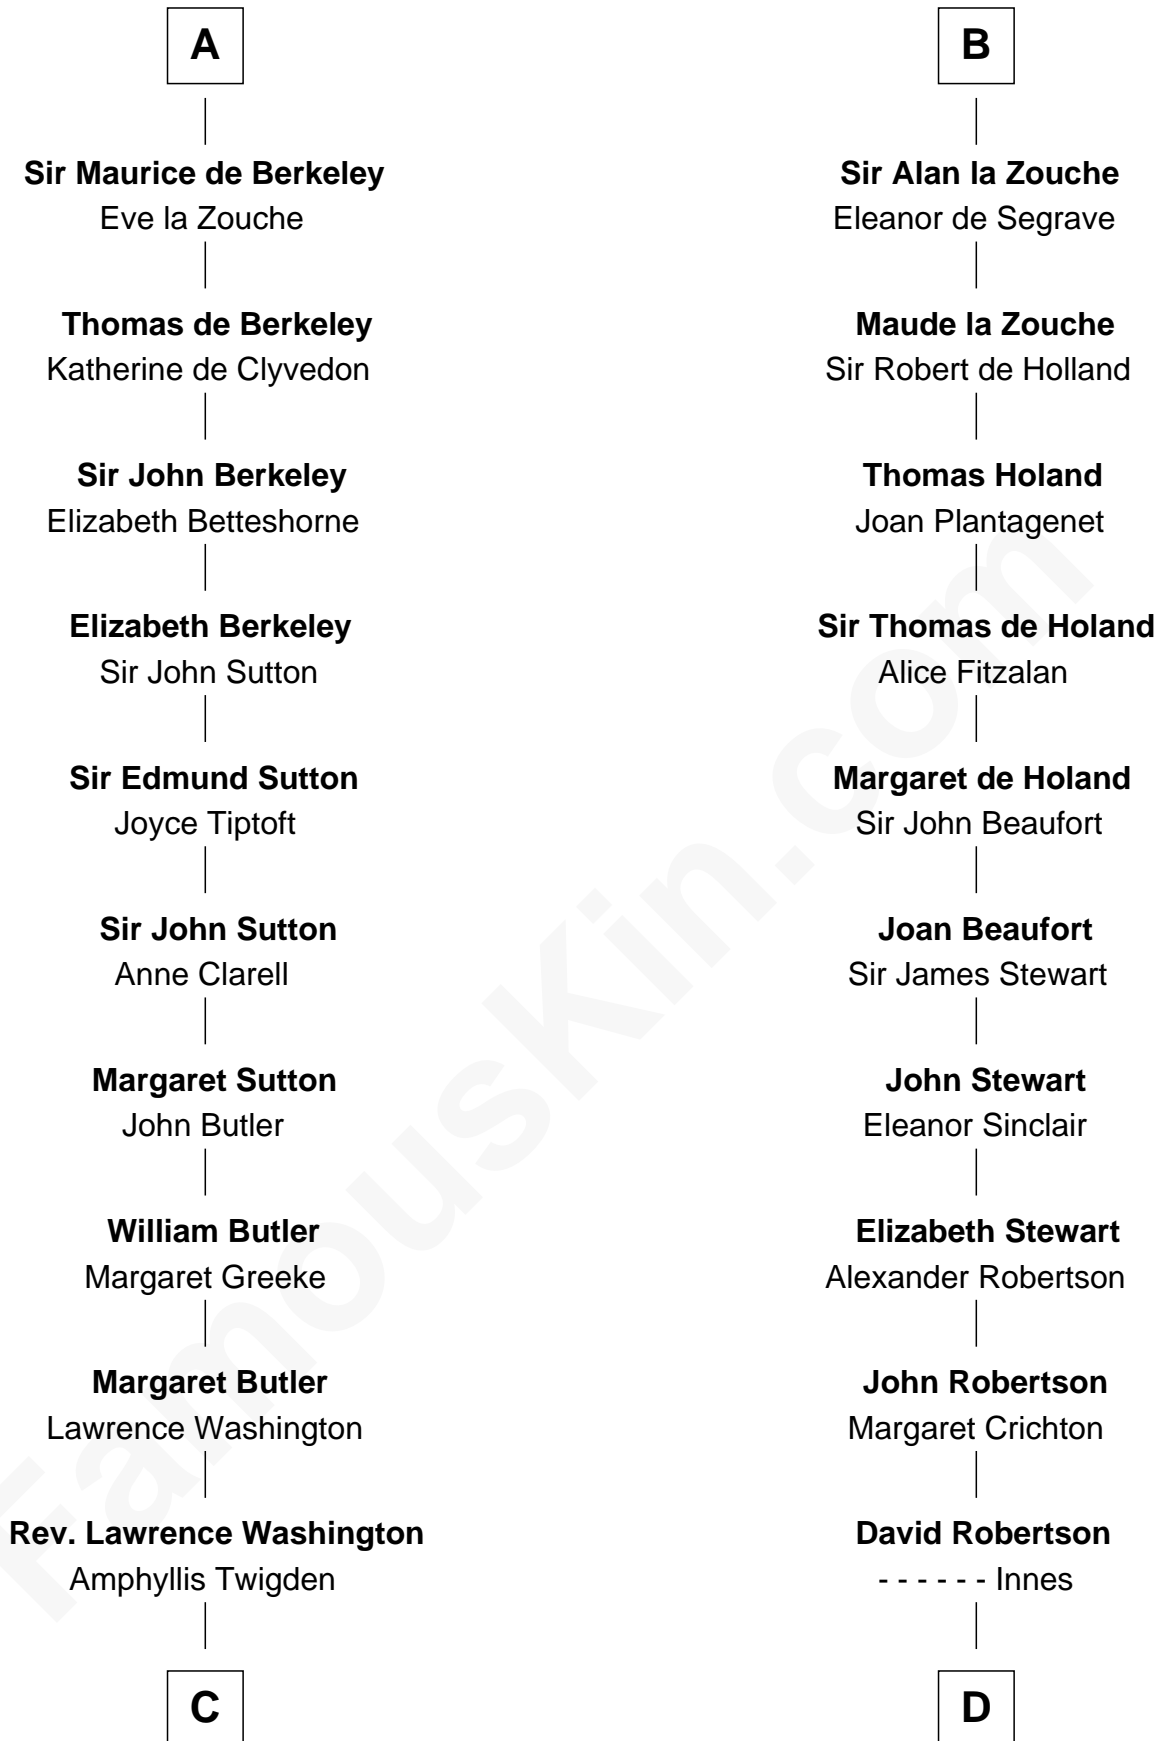

FamousKin.com
Relationship Chart of
George Washington
1st U.S. President

20th cousin 1 time removed of
Patrick Henry
1st and 6th Governor of Virginia

Norman Ranulf

Simon I de St. Liz
Maud of Northumberland

A

Simon I de St. Liz
Maud of Northumberland

Maud de St. Liz
Saher I de Quincy

Robert de Quincy
Orabel FitzNess

Sir Saher IV de Quincy
Margaret de Beaumont

Sir Roger de Quincy
Helen of Galloway

Ellen de Quincy
Alan la Zouche

Sir Roger la Zouche
Ela Longespee

B

C

John Washington

Anne Pope

Lawrence Washington

Mildred Warner

Augustine Washington

Mary Ball

George Washington

1st U.S. President

D

William Robertson

Isabel Petrie

William Robertson

Margaret Mitchell