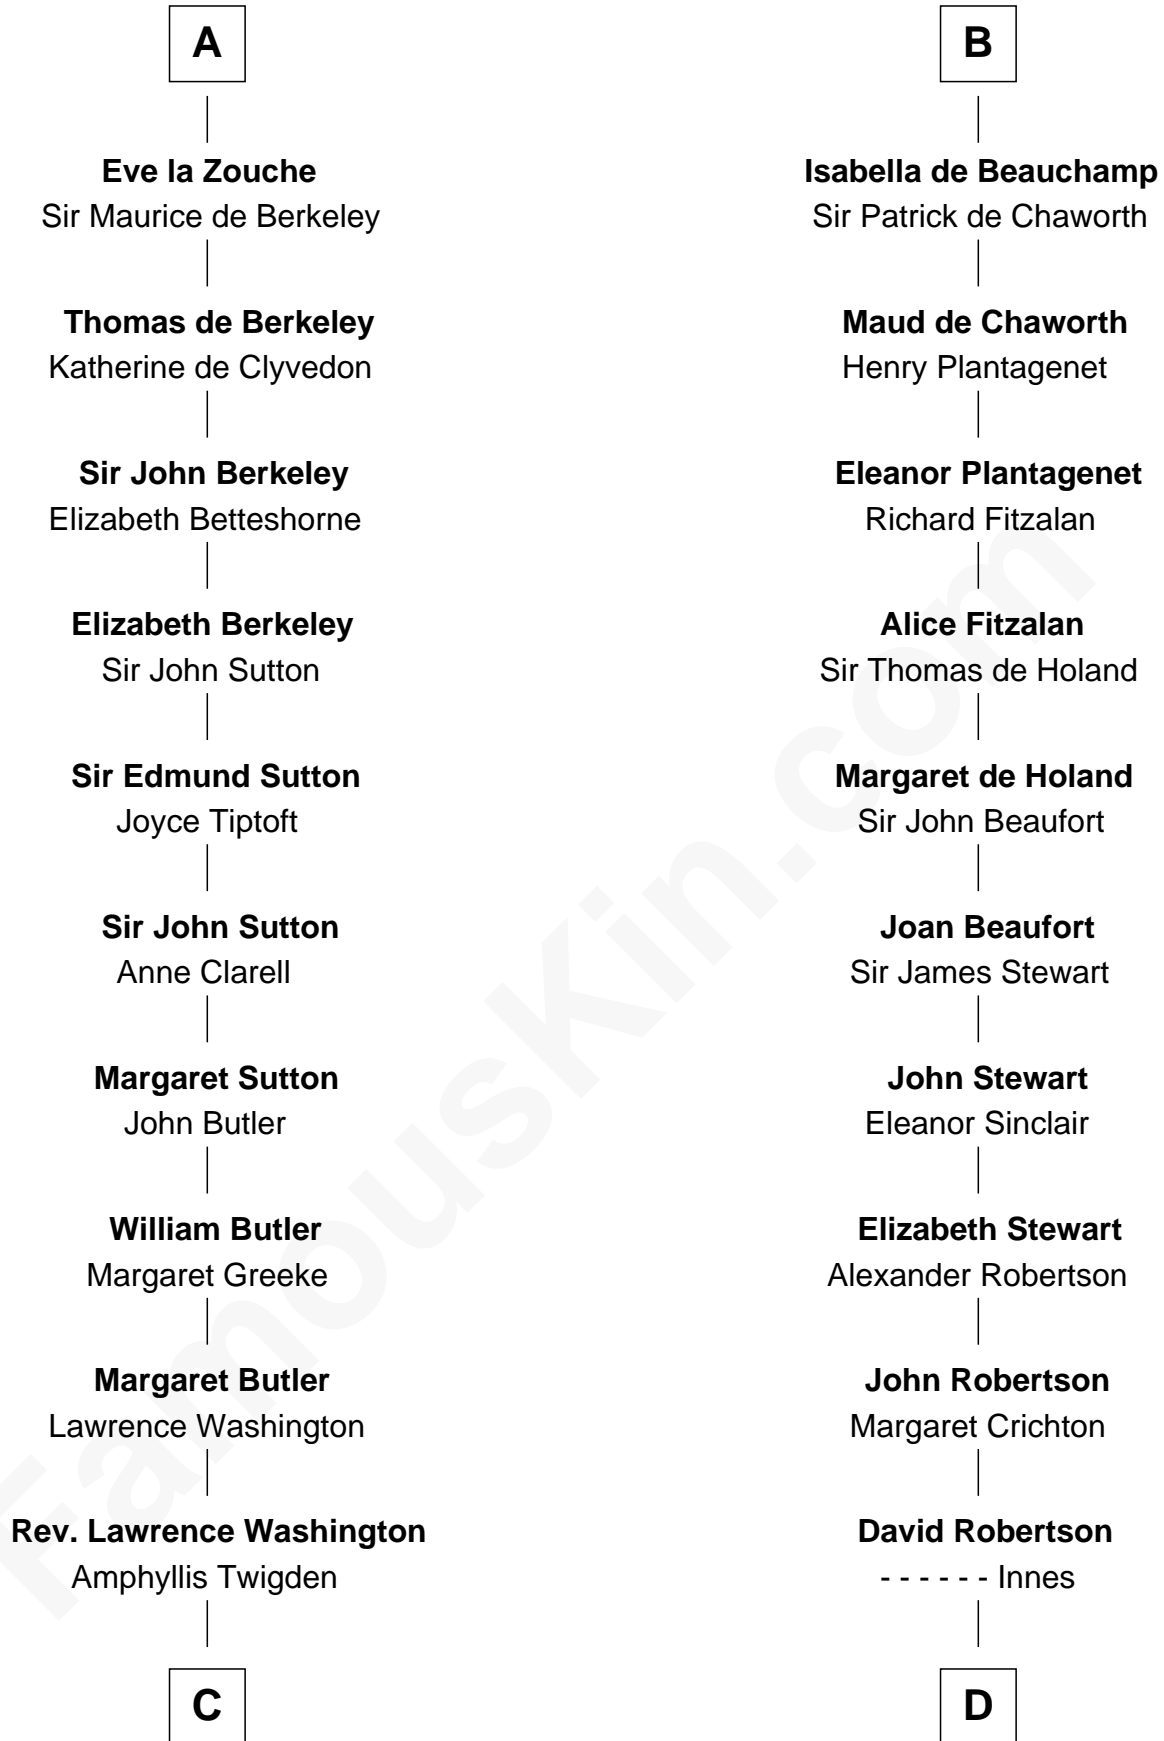

FamousKin.com
Relationship Chart of
George Washington
1st U.S. President

20th cousin 1 time removed of
Patrick Henry
1st and 6th Governor of Virginia

C

John Washington

Anne Pope

Lawrence Washington

Mildred Warner

Augustine Washington

Mary Ball

George Washington

1st U.S. President

D

William Robertson

Isabel Petrie

William Robertson