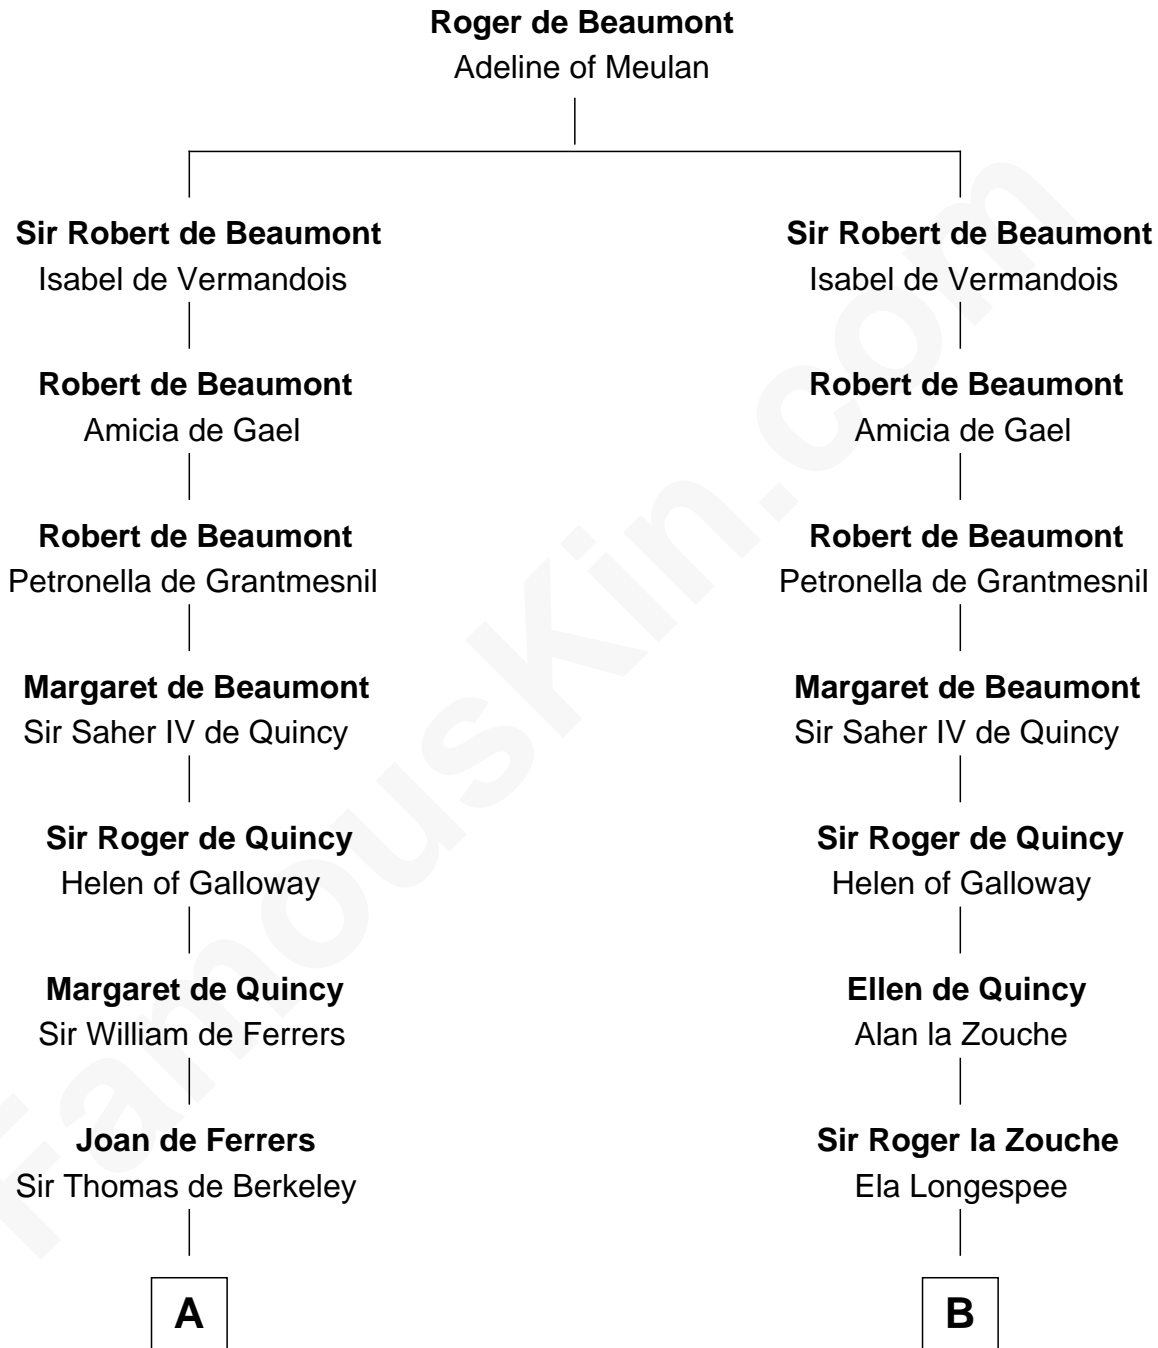

FamousKin.com
Relationship Chart of
George Washington
1st U.S. President

20th cousin 1 time removed of
Patrick Henry
1st and 6th Governor of Virginia

C

John Washington

Anne Pope

Lawrence Washington

Mildred Warner

Augustine Washington

Mary Ball

George Washington

1st U.S. President

D

William Robertson

Isabel Petrie

William Robertson