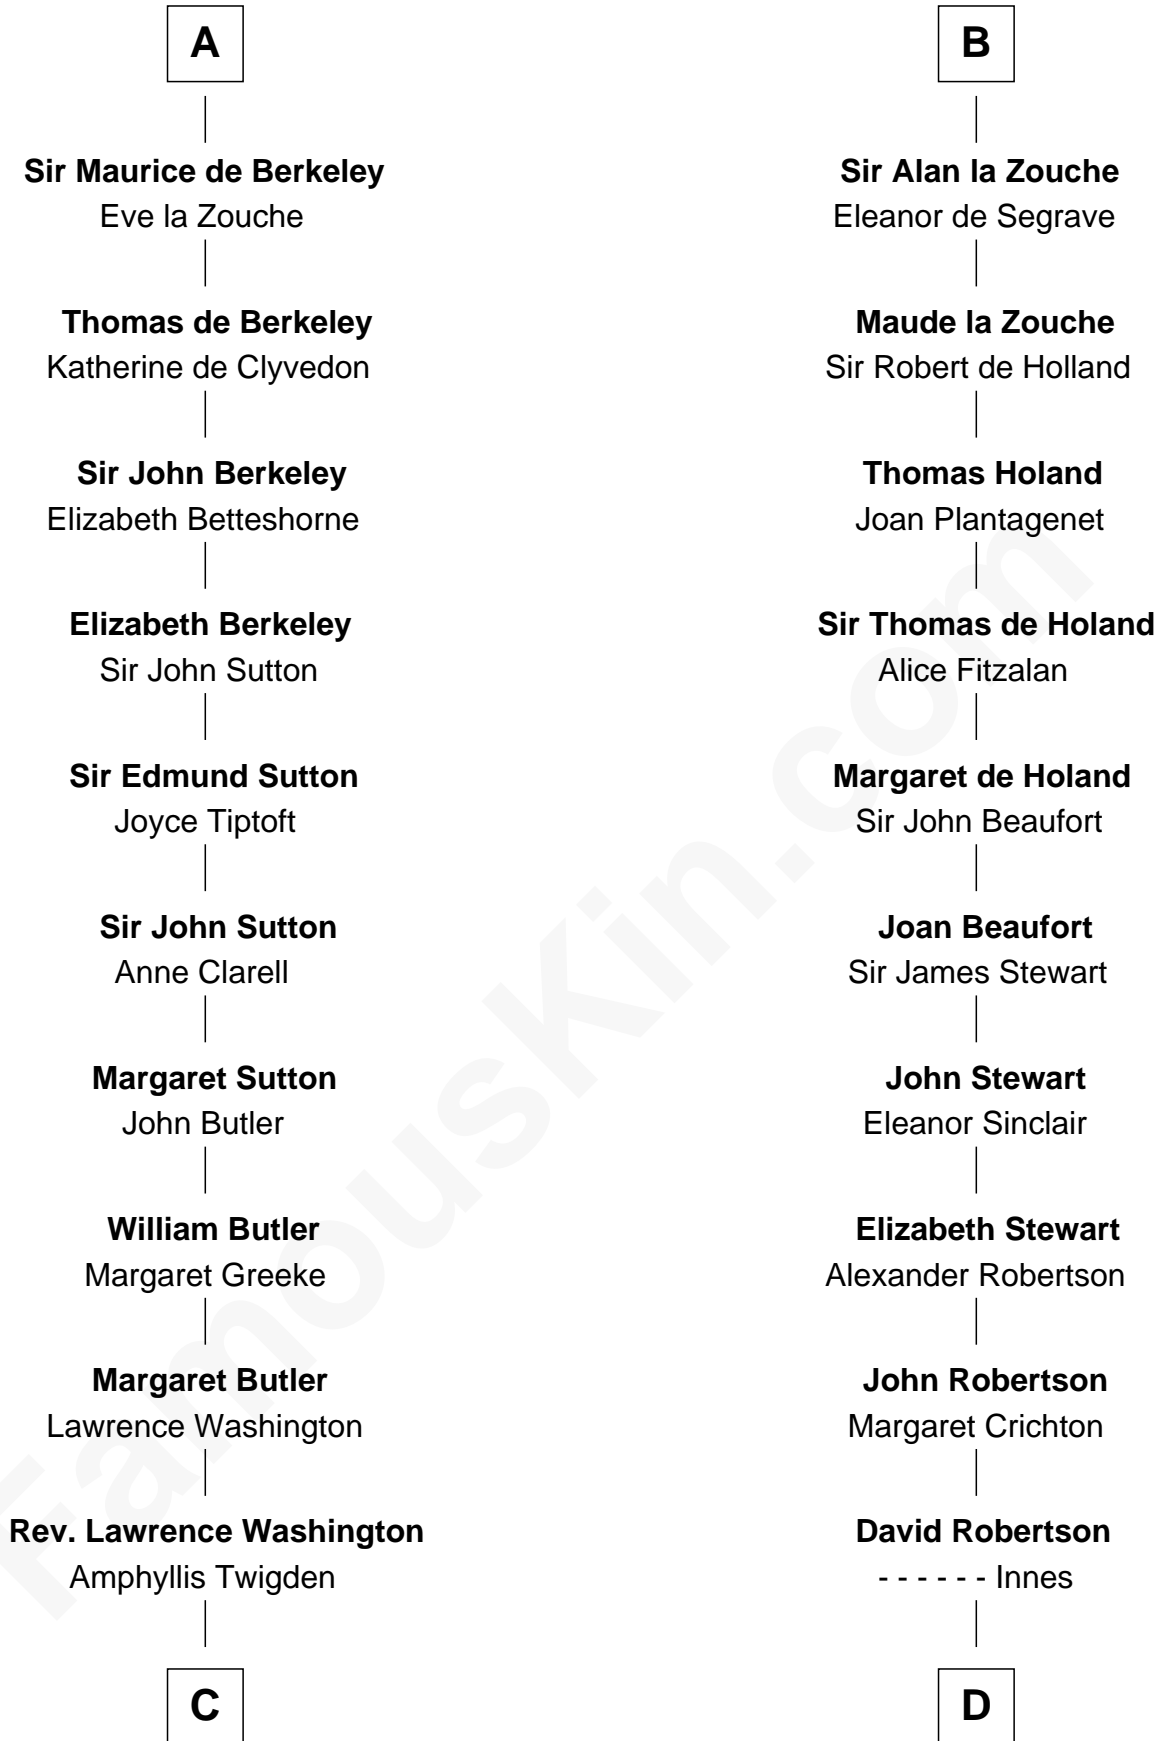

FamousKin.com
Relationship Chart of
George Washington
1st U.S. President

20th cousin 1 time removed of
Patrick Henry
1st and 6th Governor of Virginia

C

John Washington

Anne Pope

Lawrence Washington

Mildred Warner

Augustine Washington

Mary Ball

George Washington

1st U.S. President

D

William Robertson

Isabel Petrie

William Robertson