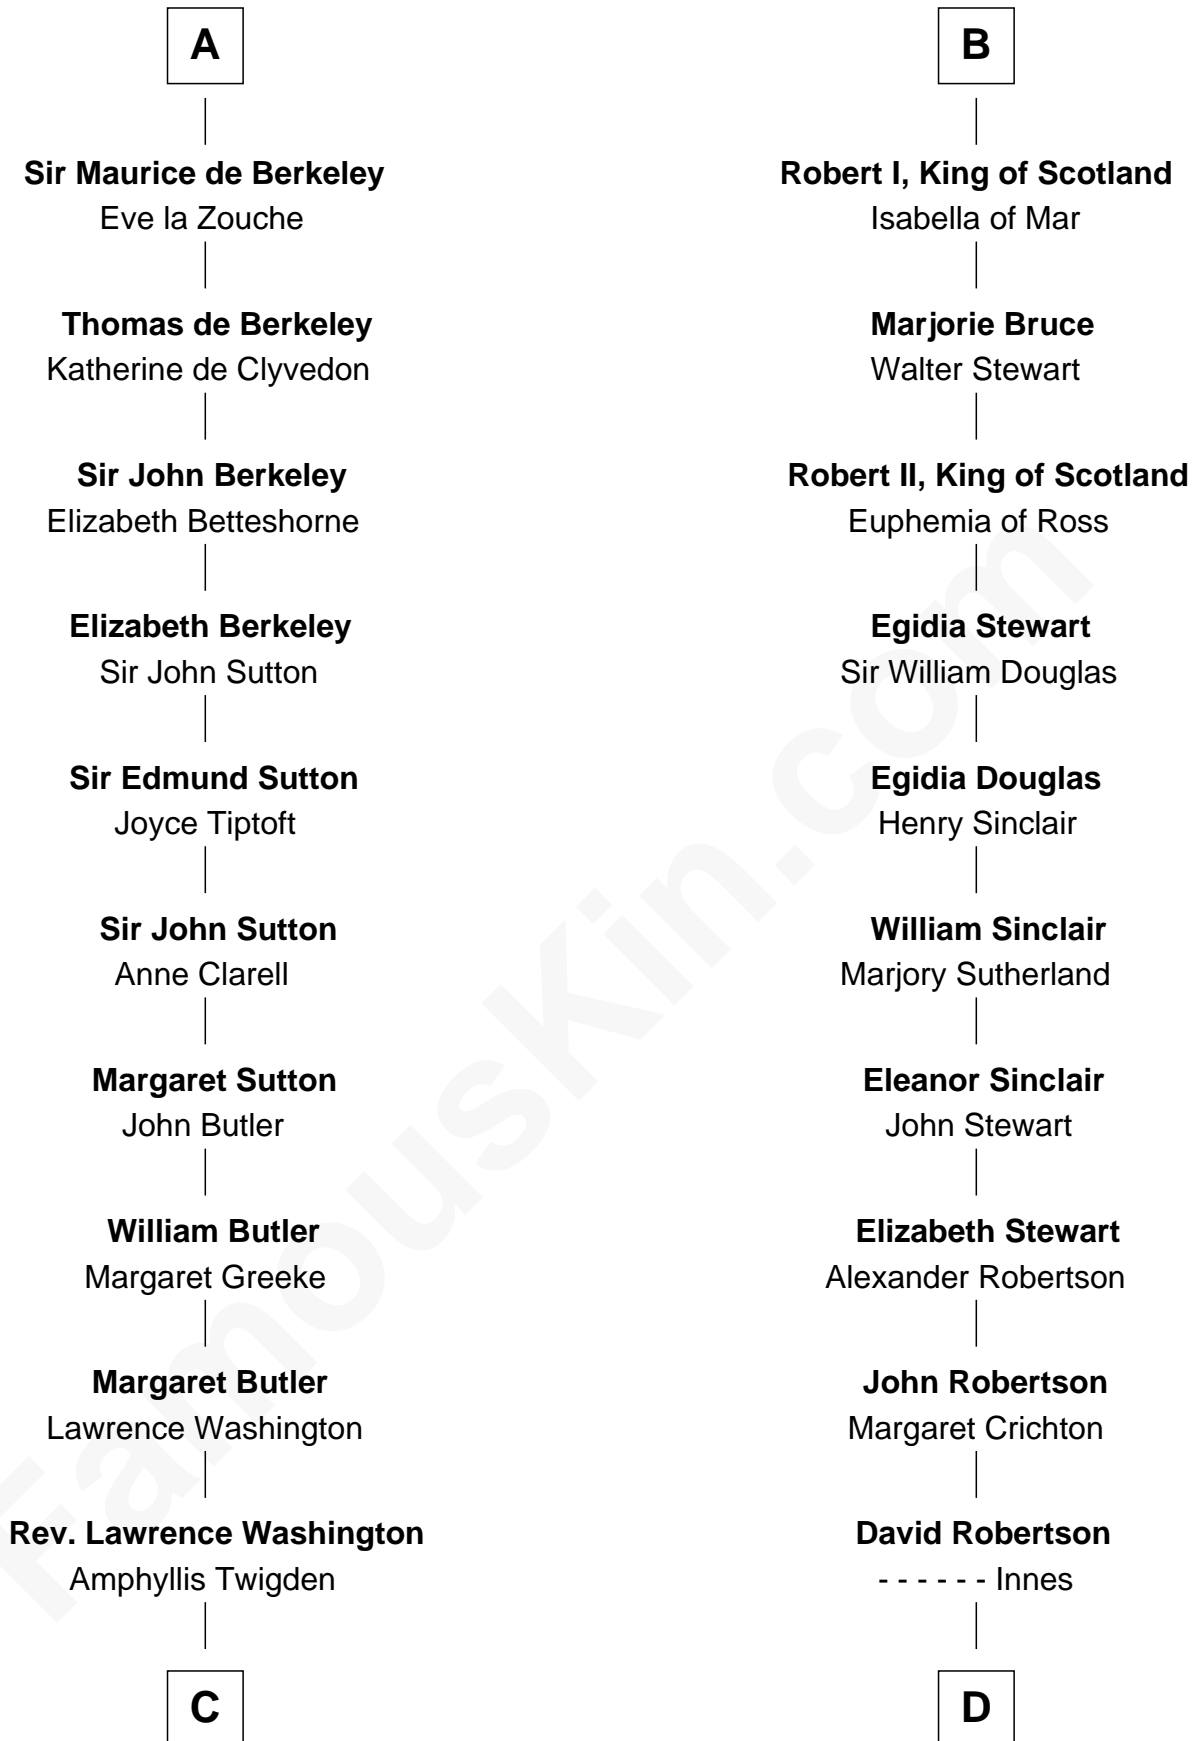

**FamousKin.com**  
**Relationship Chart of**  
**George Washington**  
*1st U.S. President*

**20th cousin 1 time removed of**  
**Patrick Henry**  
*1st and 6th Governor of Virginia*

**C**

**John Washington**

Anne Pope

**Lawrence Washington**

Mildred Warner

**Augustine Washington**

Mary Ball

**George Washington**

*1st U.S. President*

**D**