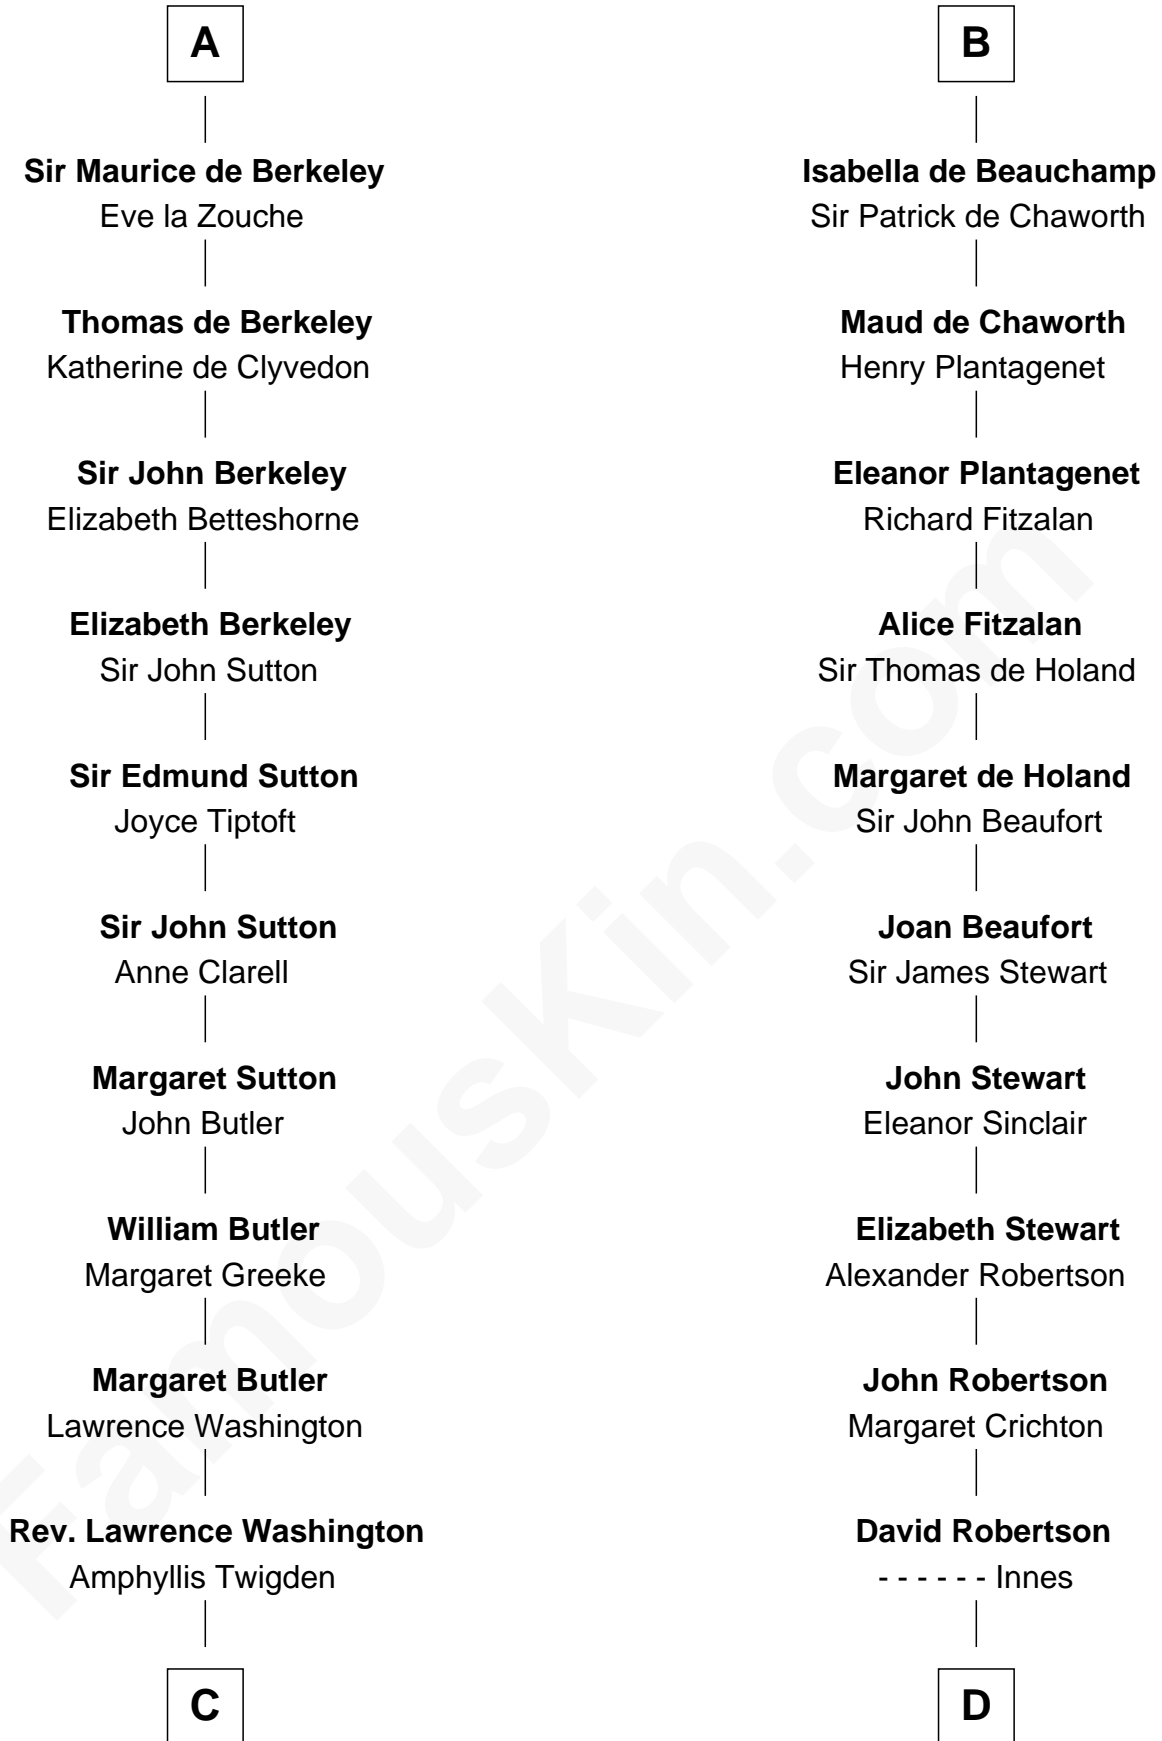

**FamousKin.com**  
**Relationship Chart of**  
**George Washington**  
*1st U.S. President*

20th cousin 1 time removed of  
**Patrick Henry**  
*1st and 6th Governor of Virginia*

**Richard Goz**

-----

**C**

**John Washington**

Anne Pope

**Lawrence Washington**

Mildred Warner

**Augustine Washington**

Mary Ball

**George Washington**

*1st U.S. President*

**D**

**William Robertson**

Isabel Petrie

**William Robertson**

Margaret Mitchell

**Jean Robertson**

Alexander Henry

**John Henry**