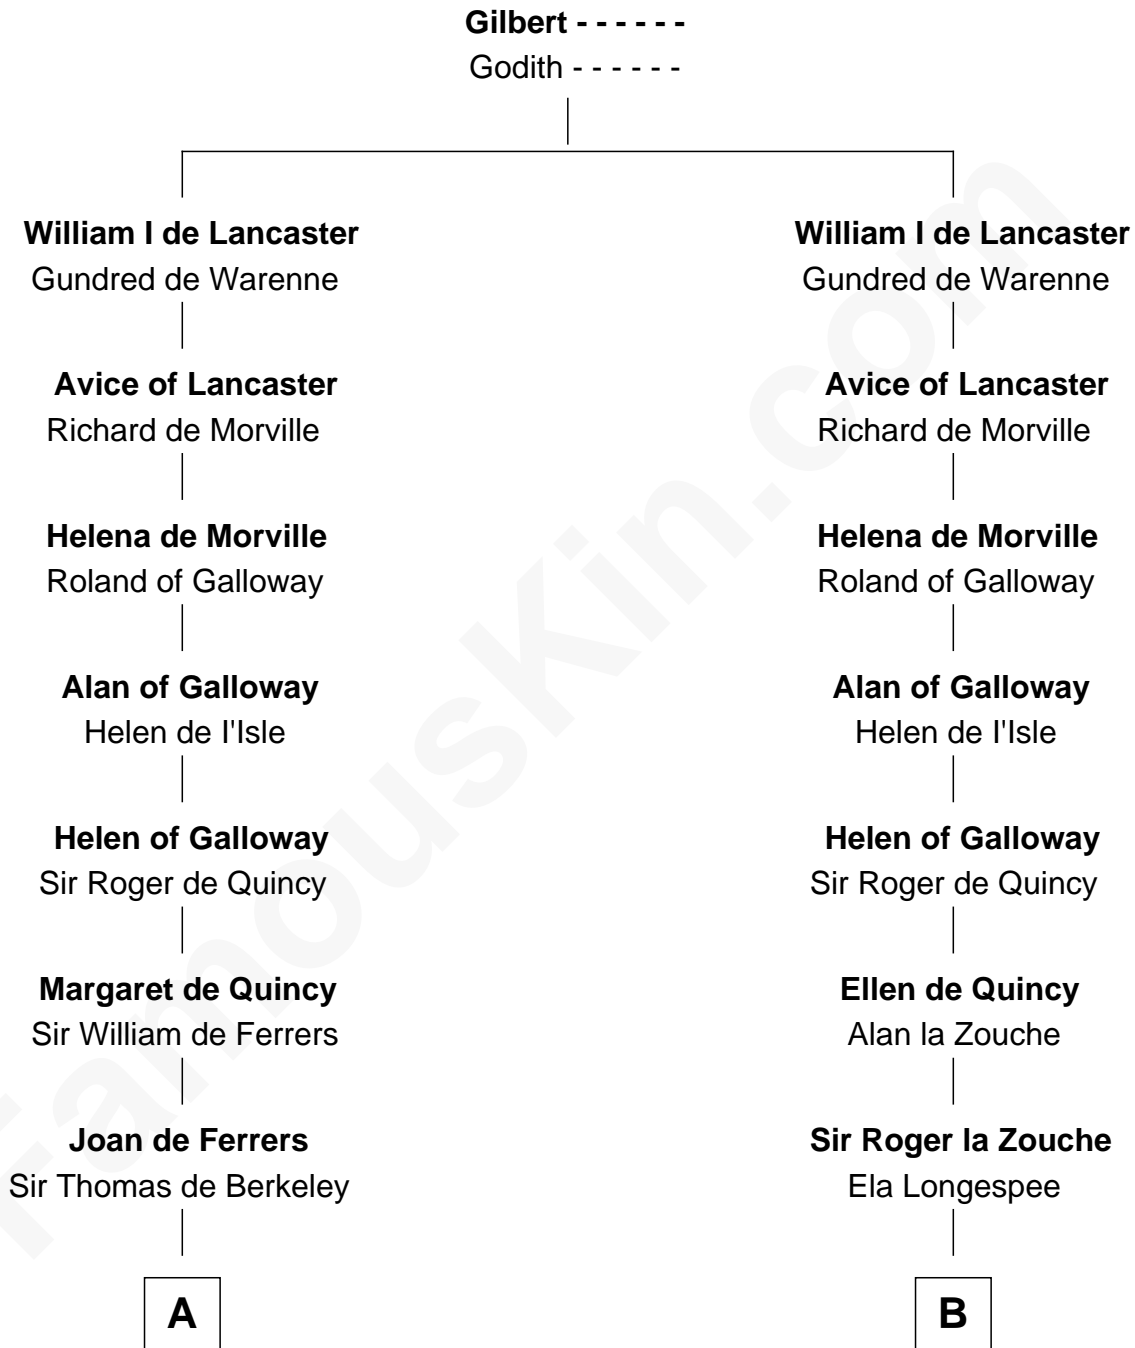

FamousKin.com
Relationship Chart of
George Washington
1st U.S. President

20th cousin 1 time removed of
Patrick Henry
1st and 6th Governor of Virginia

C

John Washington

Anne Pope

Lawrence Washington

Mildred Warner

Augustine Washington

Mary Ball

George Washington

1st U.S. President

D

William Robertson

Isabel Petrie

William Robertson

Margaret Mitchell

Jean Robertson

Alexander Henry

John Henry

Mrs. Sarah Winston Syme

Patrick Henry

1st & 6th Gov. of Virginia

FamousKin.com