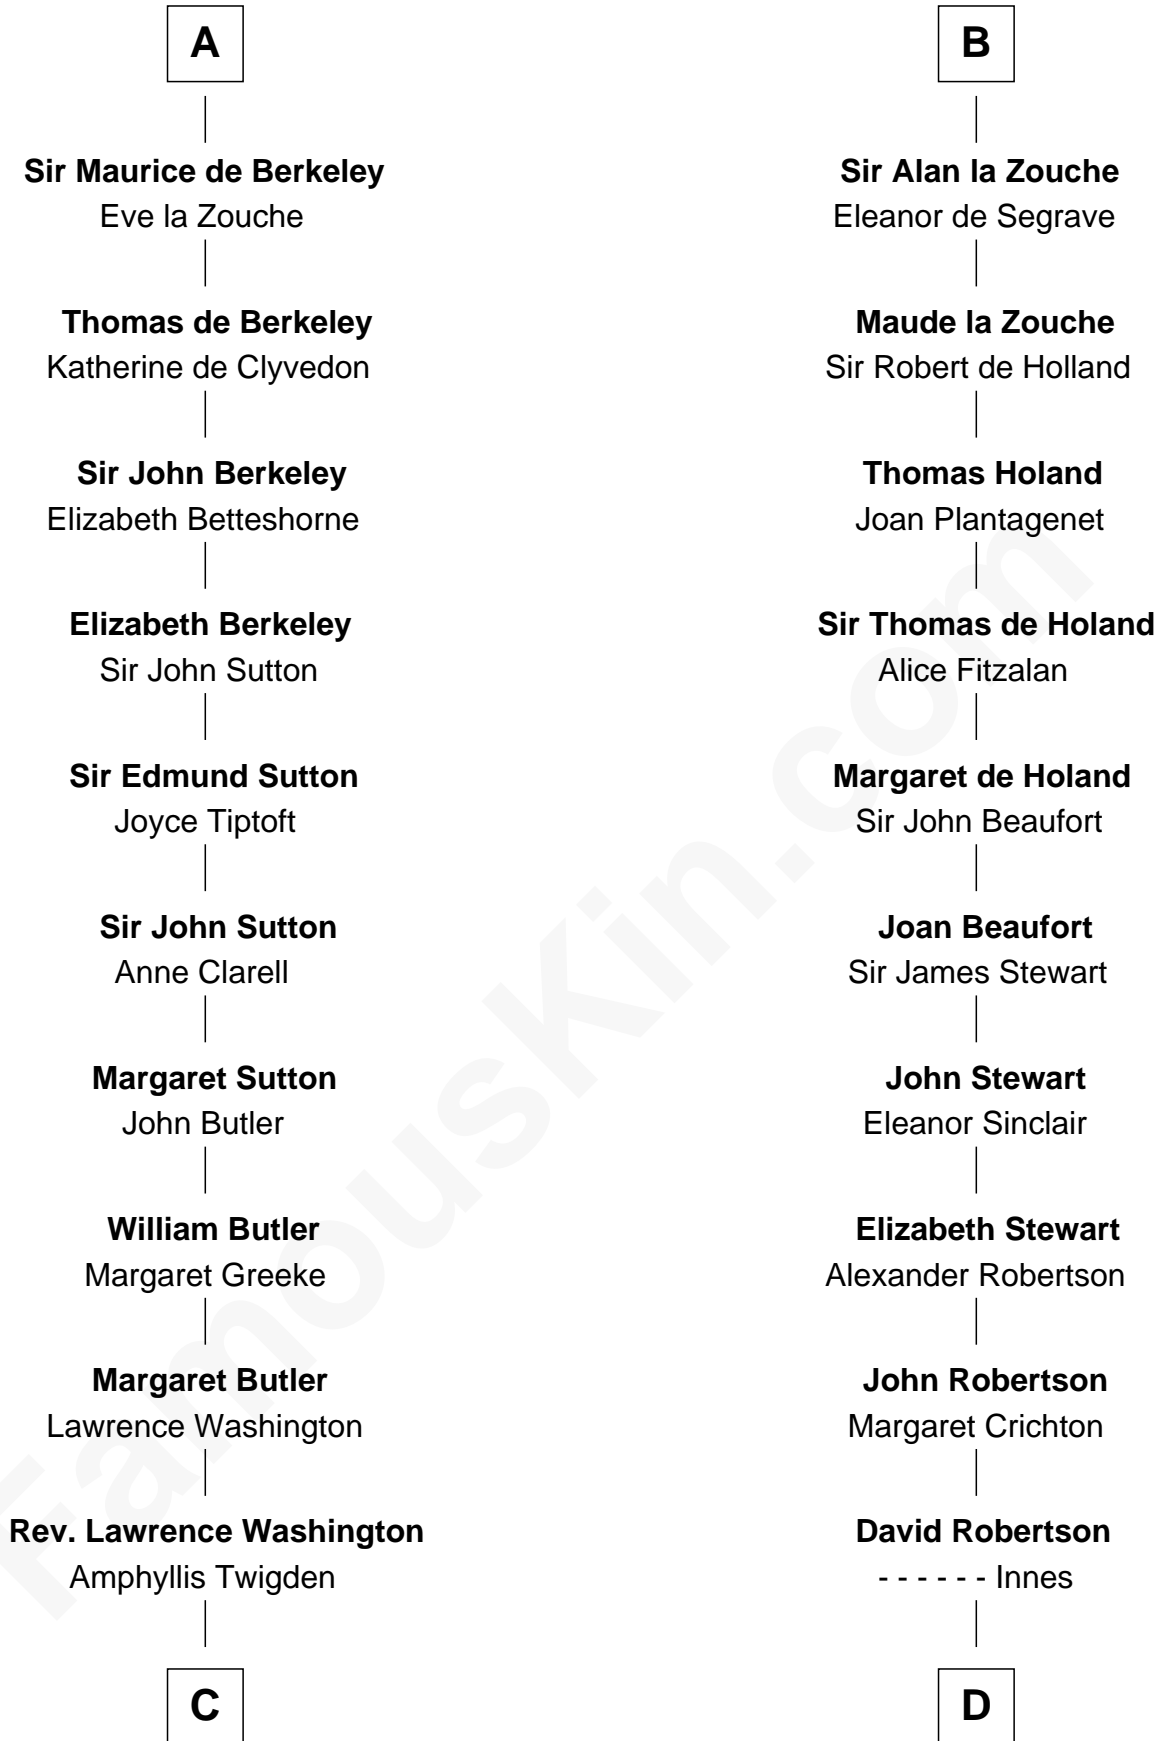

**FamousKin.com**  
**Relationship Chart of**  
**George Washington**  
*1st U.S. President*

**20th cousin 1 time removed of**  
**Patrick Henry**  
*1st and 6th Governor of Virginia*

**Robert de Beauchamp**

**C**

**John Washington**

Anne Pope

**Lawrence Washington**

Mildred Warner

**Augustine Washington**

Mary Ball

**George Washington**

*1st U.S. President*

**D**

**William Robertson**

Isabel Petrie

**William Robertson**

Margaret Mitchell

**Jean Robertson**

Alexander Henry