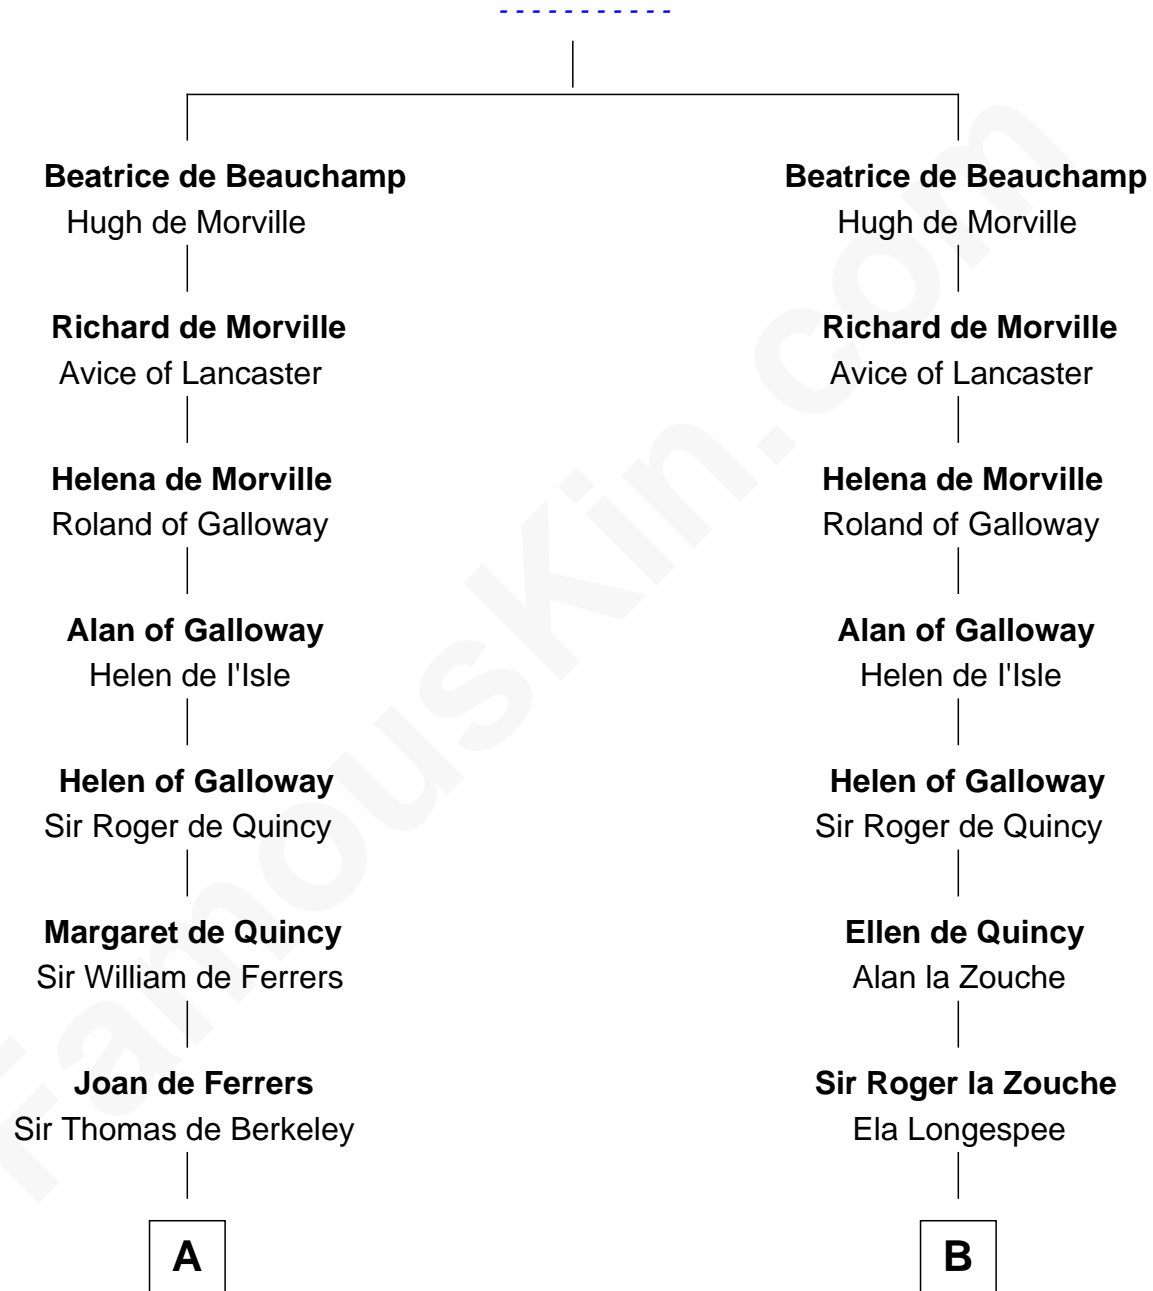

**FamousKin.com**  
**Relationship Chart of**  
**George Washington**  
*1st U.S. President*

**20th cousin 1 time removed of**  
**Patrick Henry**  
*1st and 6th Governor of Virginia*

**Robert de Beauchamp**

**C**

**John Washington**

Anne Pope

**Lawrence Washington**

Mildred Warner

**Augustine Washington**

Mary Ball

**George Washington**

*1st U.S. President*

**D**

**William Robertson**

Isabel Petrie

**William Robertson**

Margaret Mitchell

**Jean Robertson**

Alexander Henry