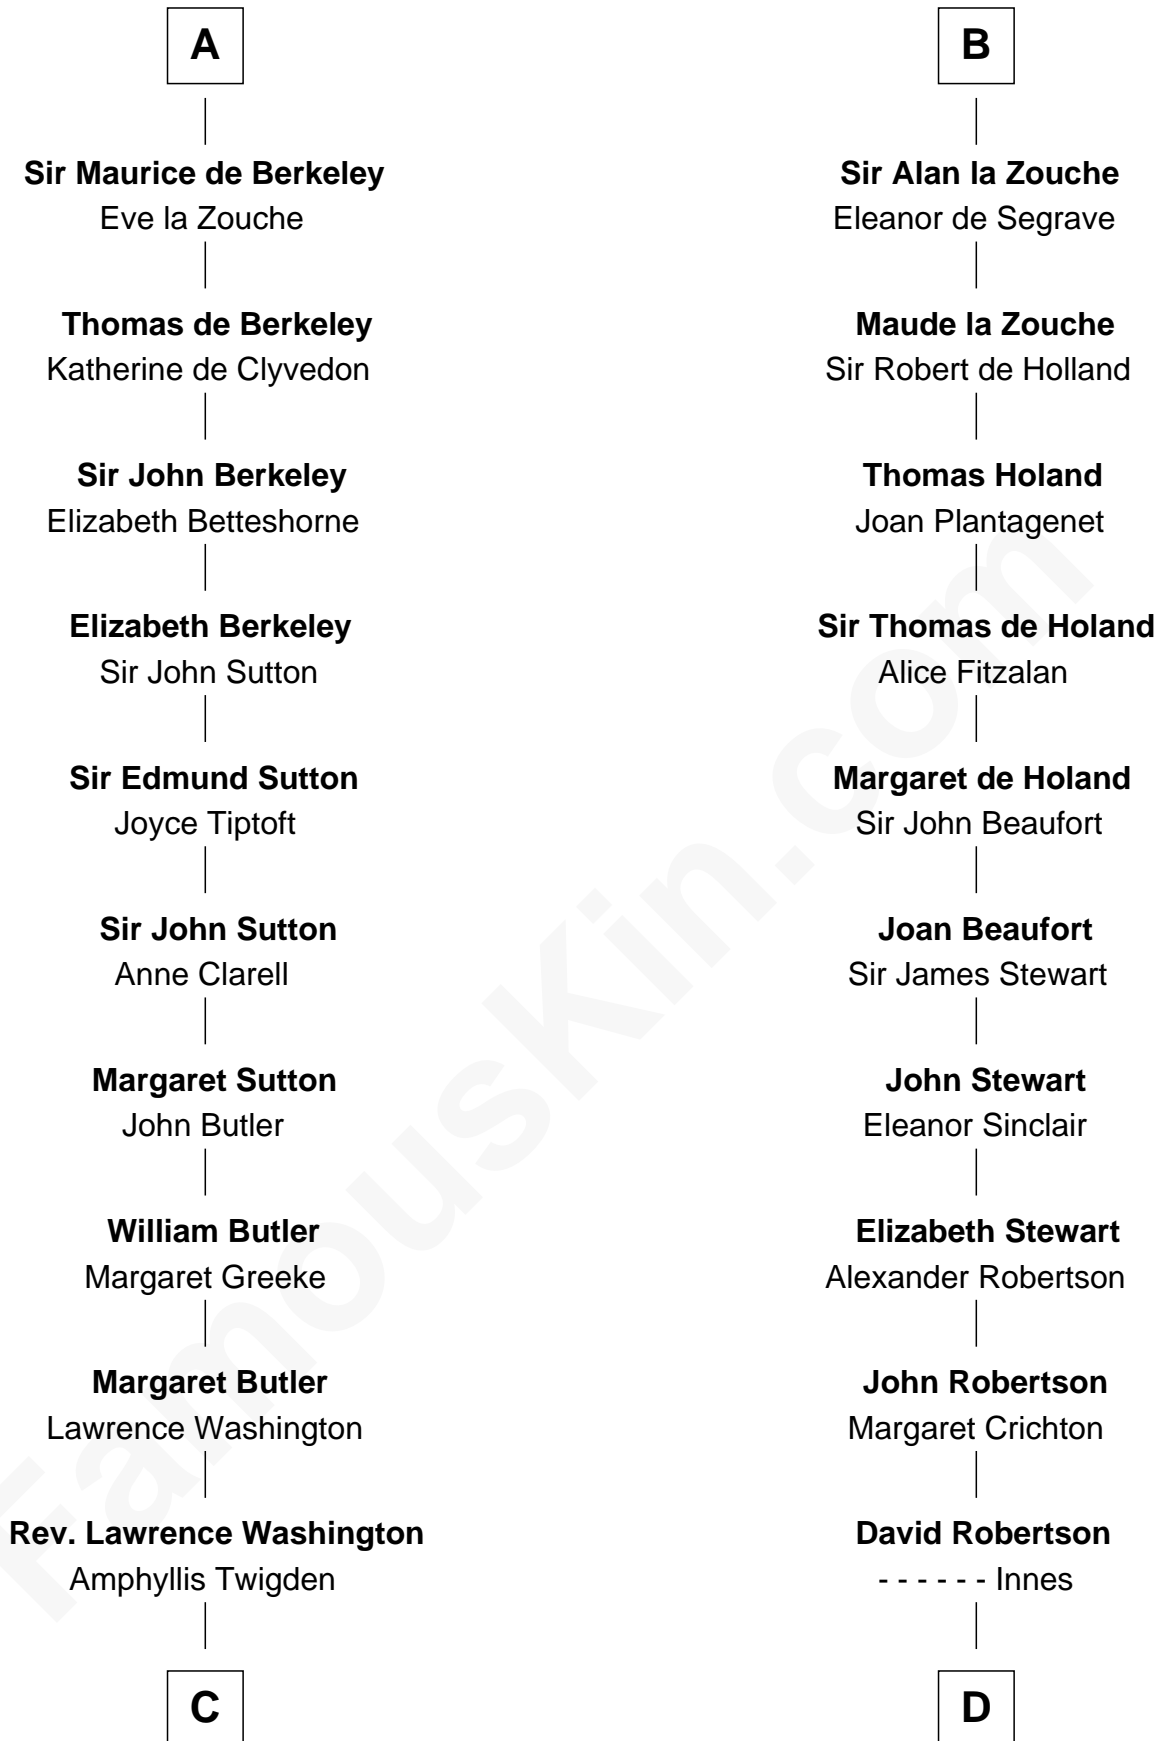

FamousKin.com
Relationship Chart of
George Washington
1st U.S. President

20th cousin 1 time removed of
Patrick Henry
1st and 6th Governor of Virginia

Gospatric I of Northumbria

C

John Washington

Anne Pope

Lawrence Washington

Mildred Warner

Augustine Washington

Mary Ball

George Washington

1st U.S. President

D

William Robertson

Isabel Petrie