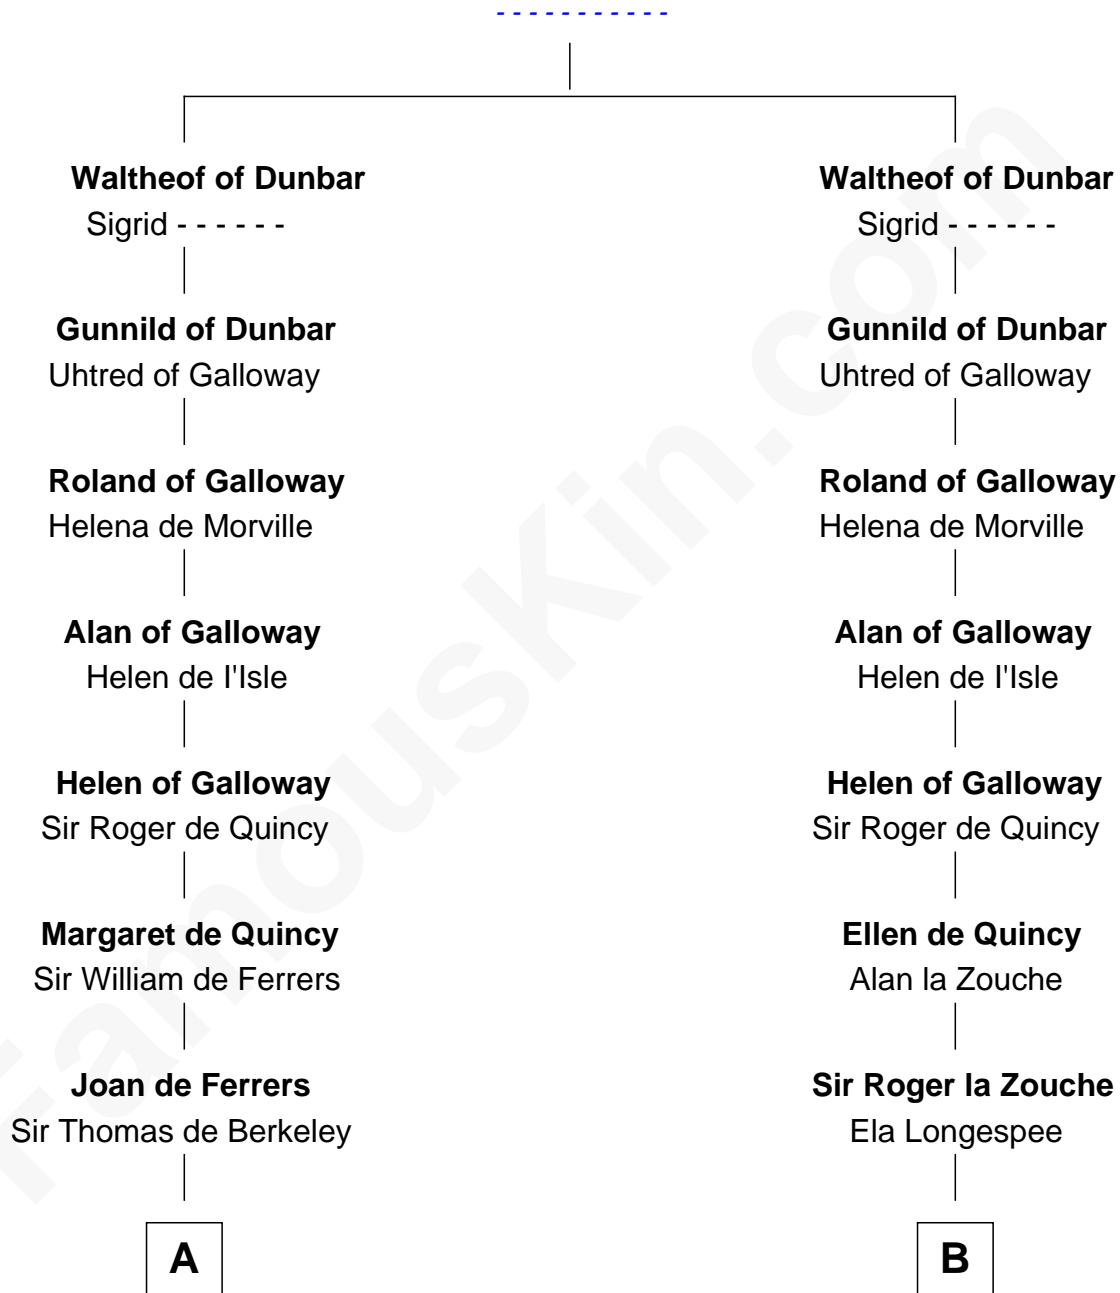

FamousKin.com
Relationship Chart of
George Washington
1st U.S. President

20th cousin 1 time removed of
Patrick Henry
1st and 6th Governor of Virginia

Gospatric I of Northumbria

C

John Washington

Anne Pope

Lawrence Washington

Mildred Warner

Augustine Washington

Mary Ball

George Washington

1st U.S. President

D

William Robertson

Isabel Petrie