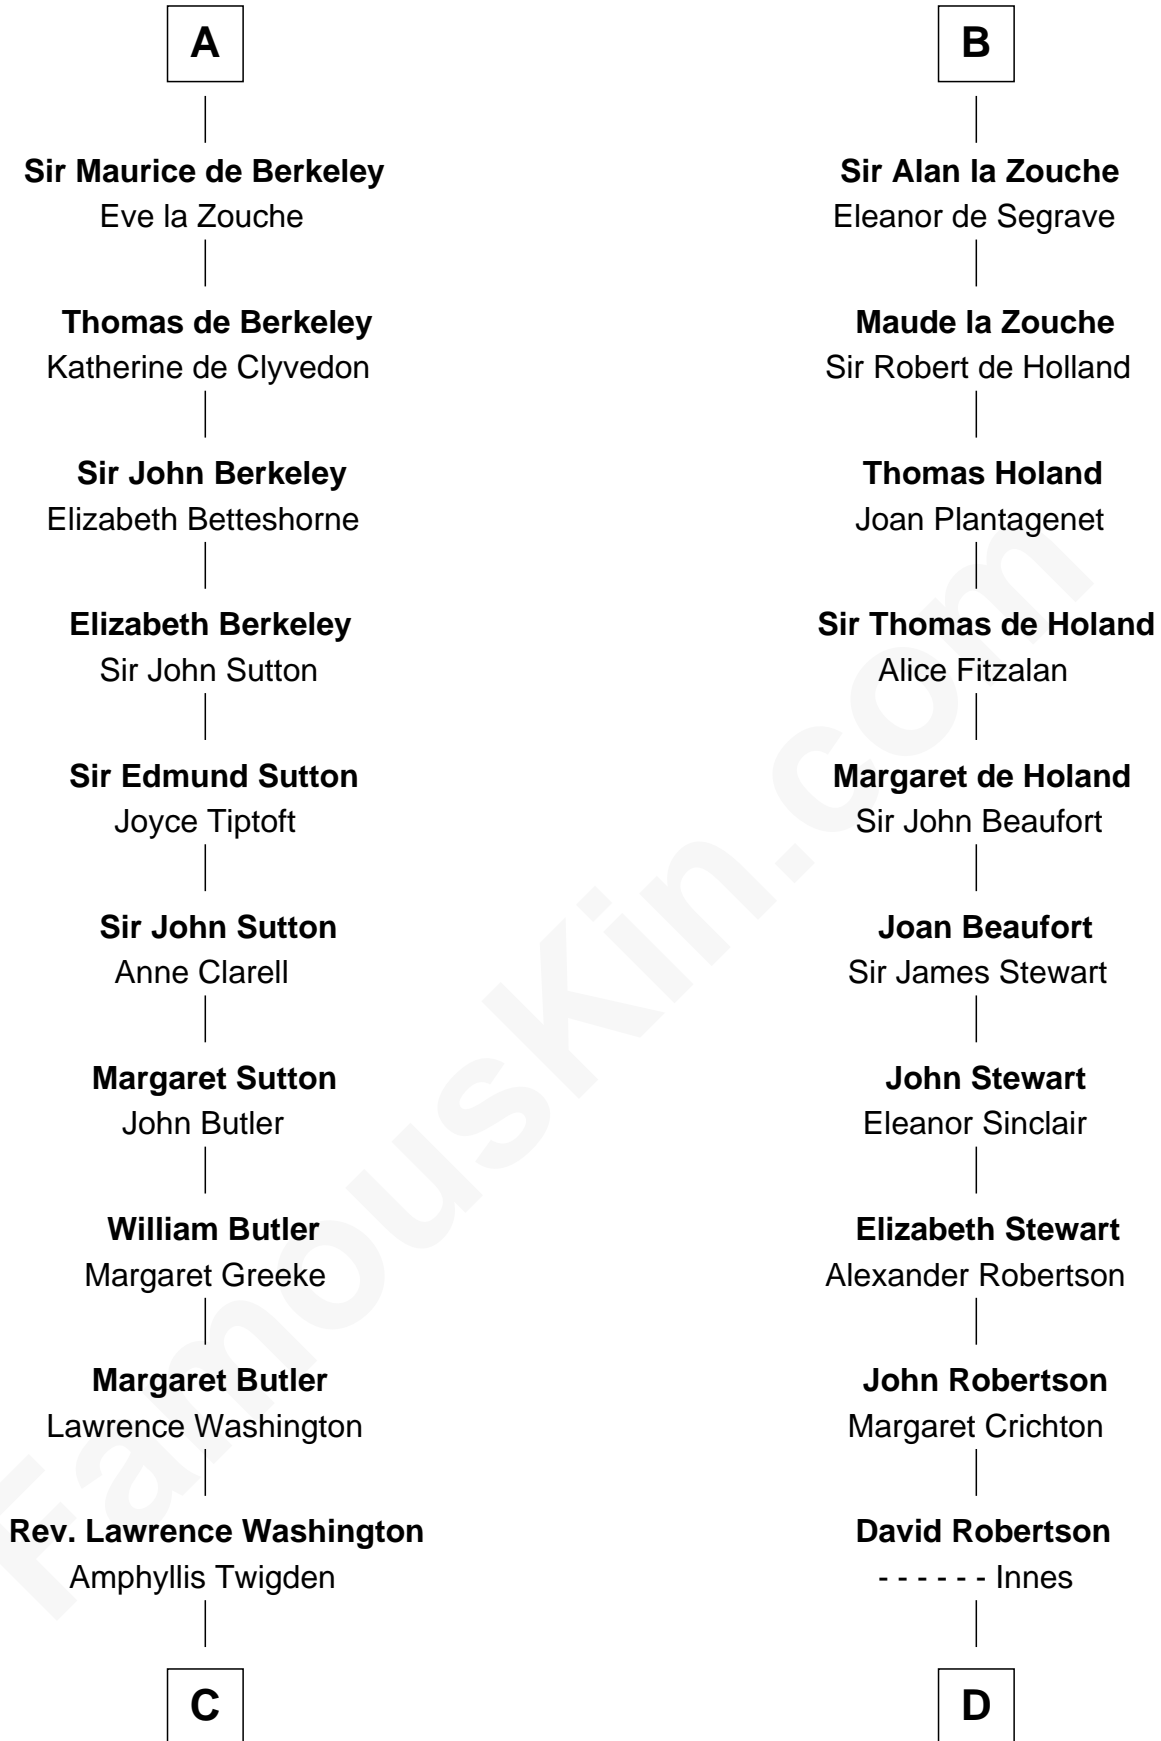

FamousKin.com
Relationship Chart of
George Washington
1st U.S. President

20th cousin 1 time removed of
Patrick Henry
1st and 6th Governor of Virginia

Hugh de Grantmesnil

C

John Washington

Anne Pope

Lawrence Washington

Mildred Warner

Augustine Washington

Mary Ball

George Washington

1st U.S. President

D

William Robertson

Isabel Petrie