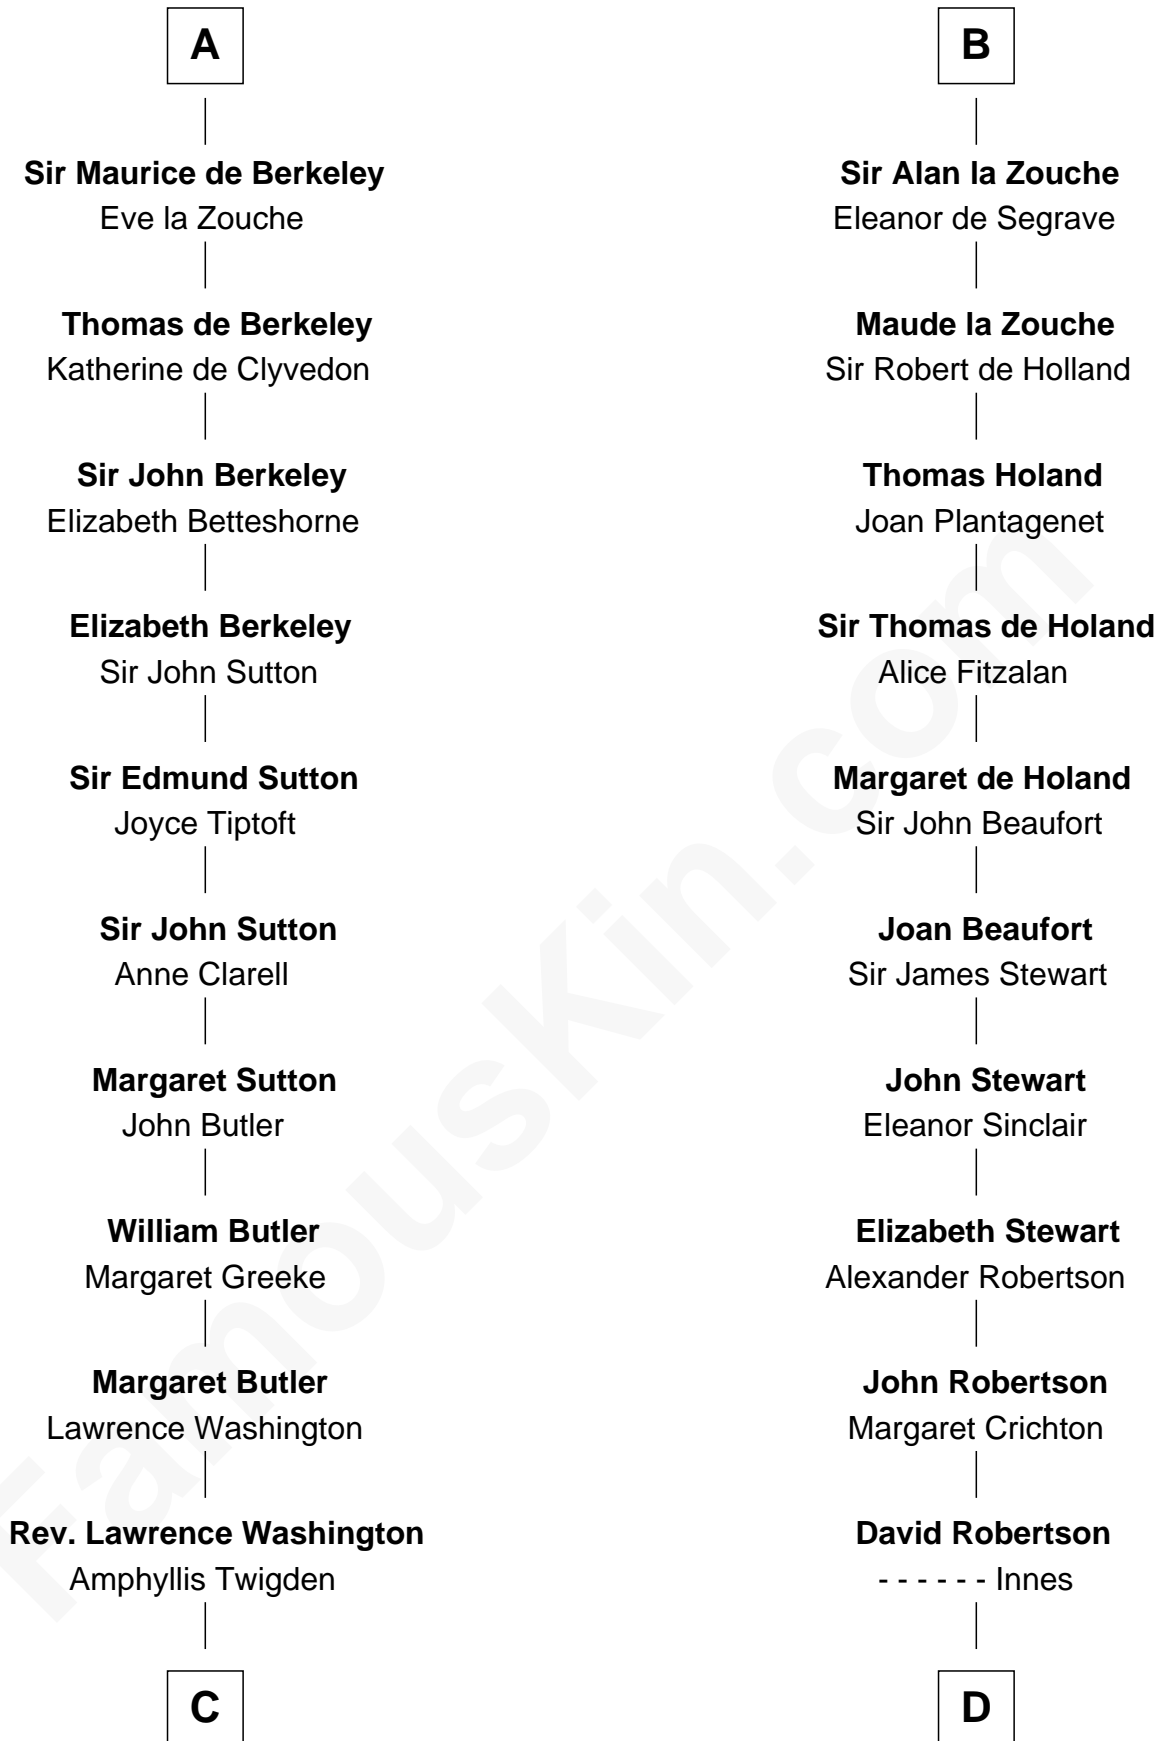

FamousKin.com
Relationship Chart of
George Washington
1st U.S. President

20th cousin 1 time removed of
Patrick Henry
1st and 6th Governor of Virginia

C

John Washington

Anne Pope

Lawrence Washington

Mildred Warner

Augustine Washington

Mary Ball

George Washington

1st U.S. President

D

William Robertson

Isabel Petrie

William Robertson