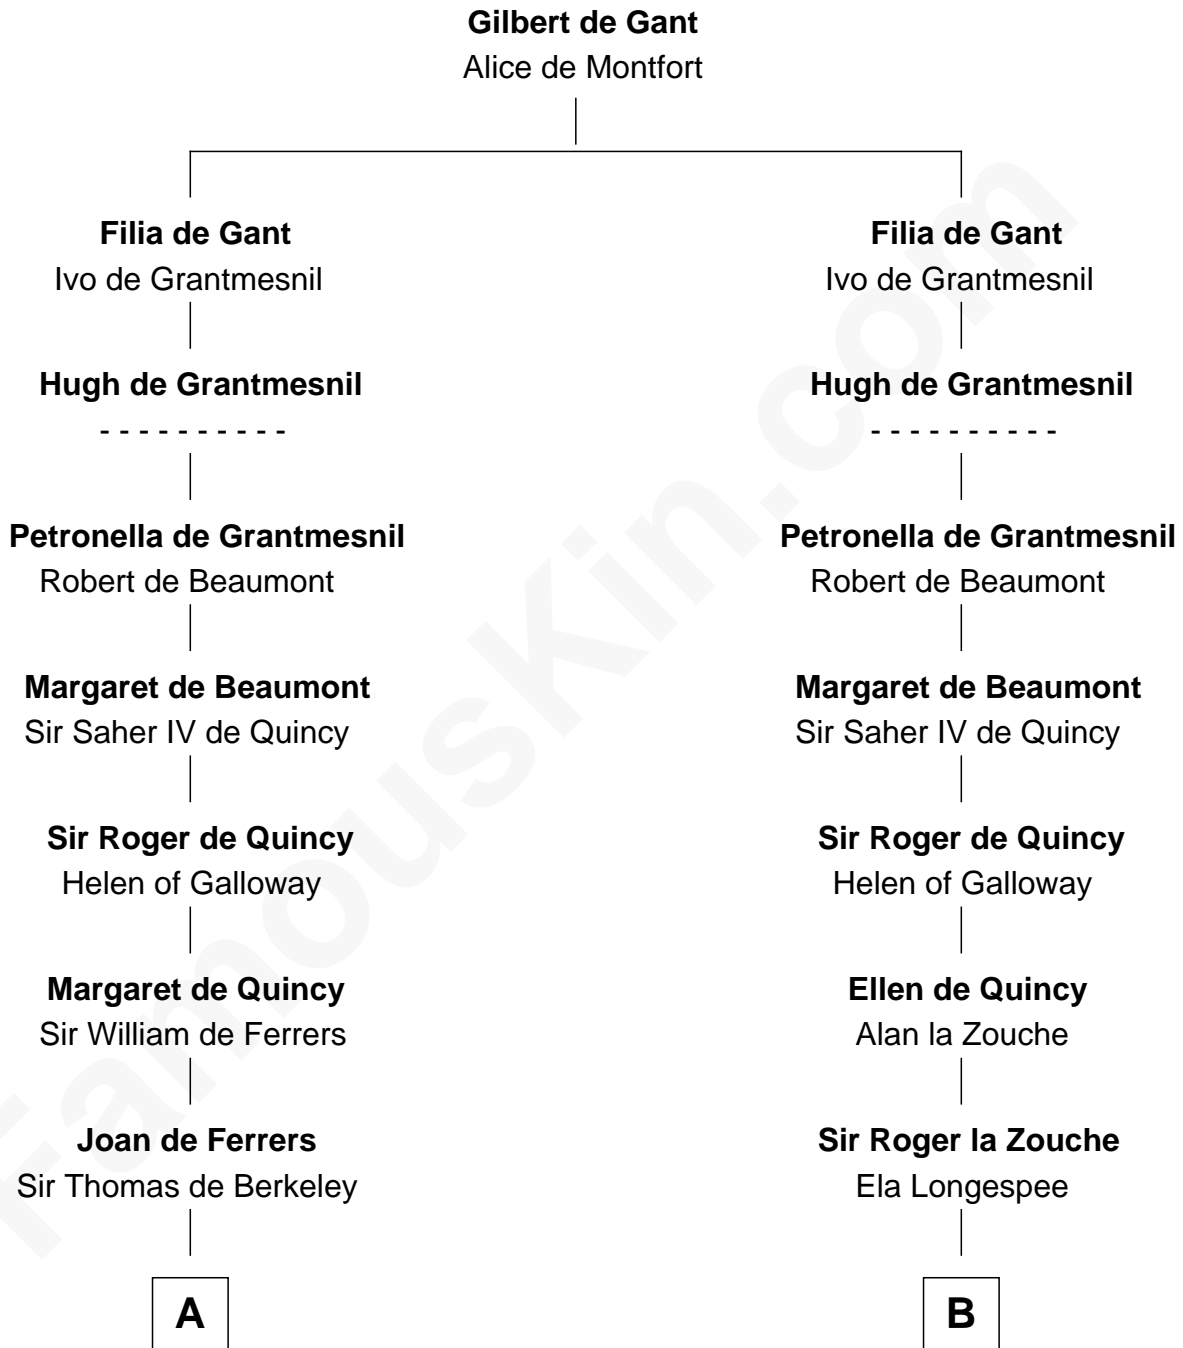

FamousKin.com
Relationship Chart of
George Washington
1st U.S. President

20th cousin 1 time removed of
Patrick Henry
1st and 6th Governor of Virginia

C

John Washington

Anne Pope

Lawrence Washington

Mildred Warner

Augustine Washington

Mary Ball

George Washington

1st U.S. President

D

William Robertson

Isabel Petrie

William Robertson