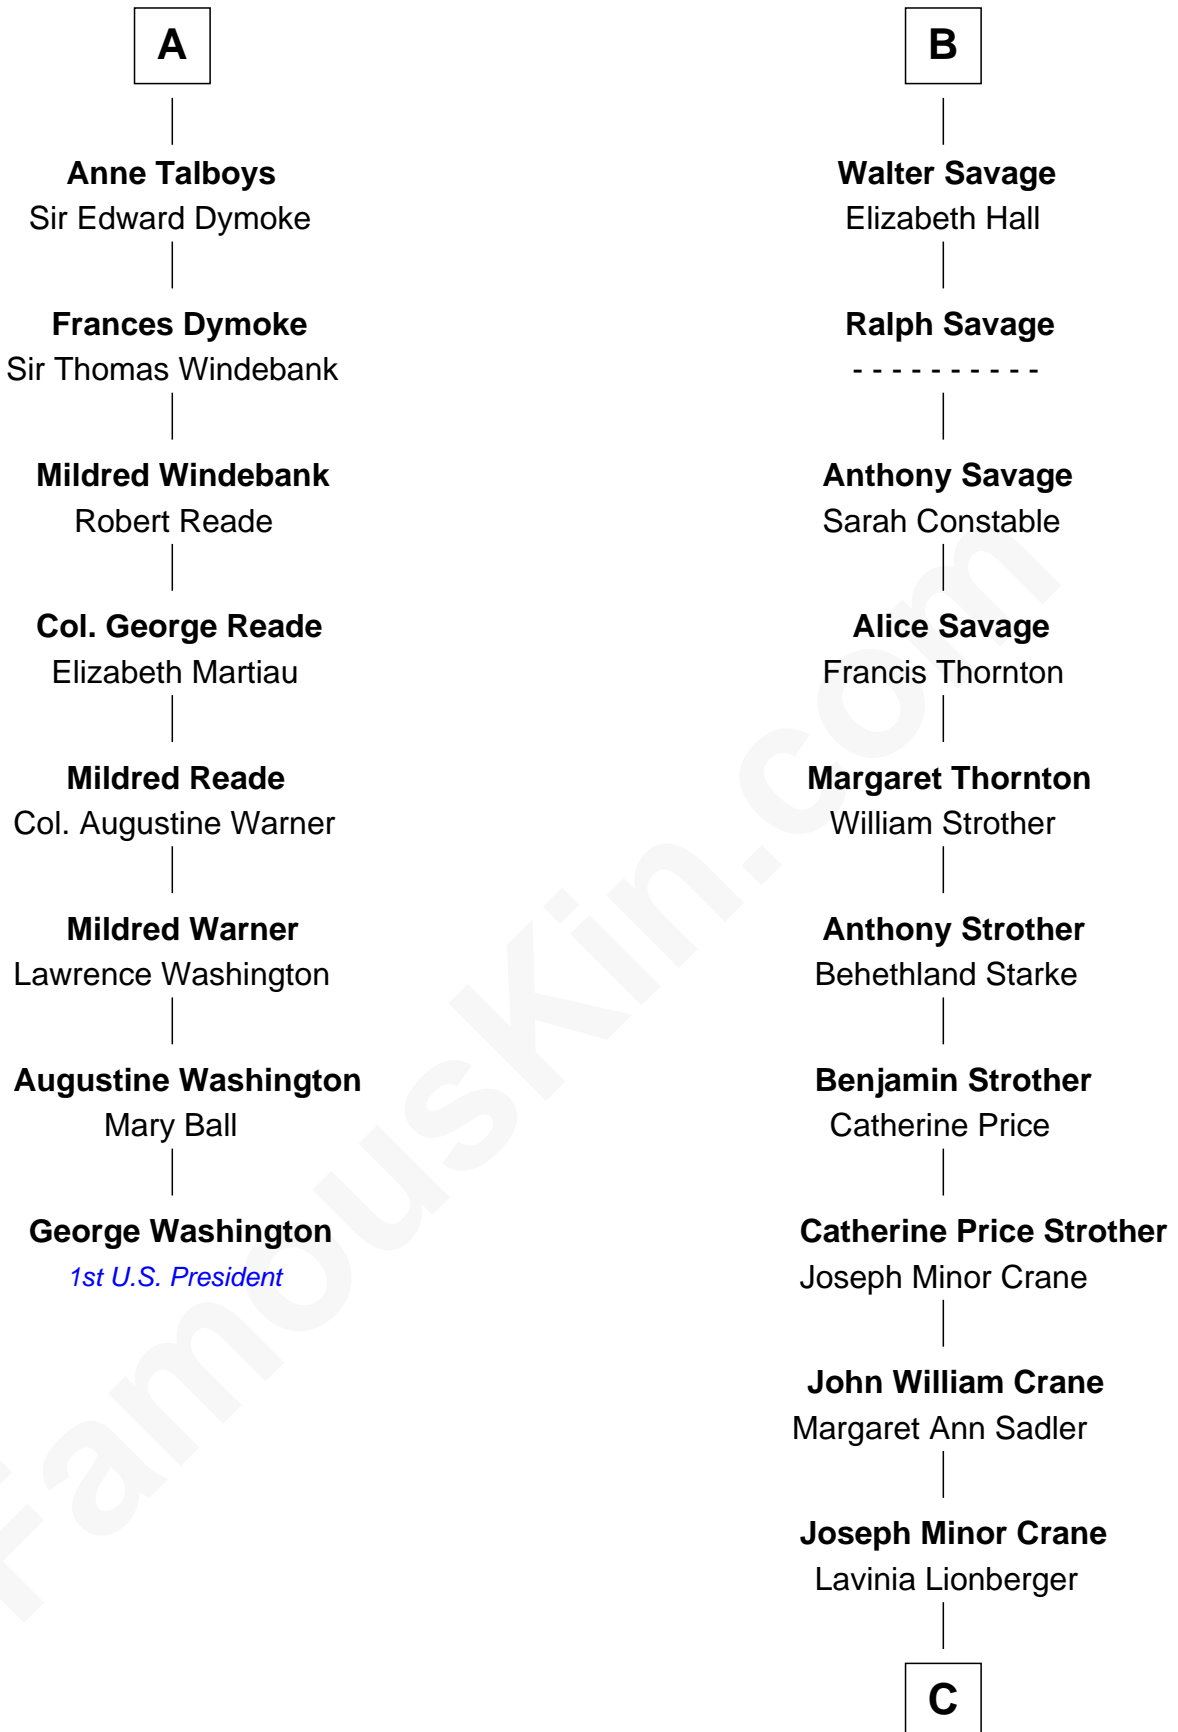

**FamousKin.com**  
**Relationship Chart of**  
**George Washington**  
*1st U.S. President*

**14th cousin 4 times removed of**  
**Randolph Scott**  
*Movie Actor*

**C**

Lucy Lionberger Crane

George Grant Scott

**Randolph Scott**

*Movie Actor*

FamousKin.com