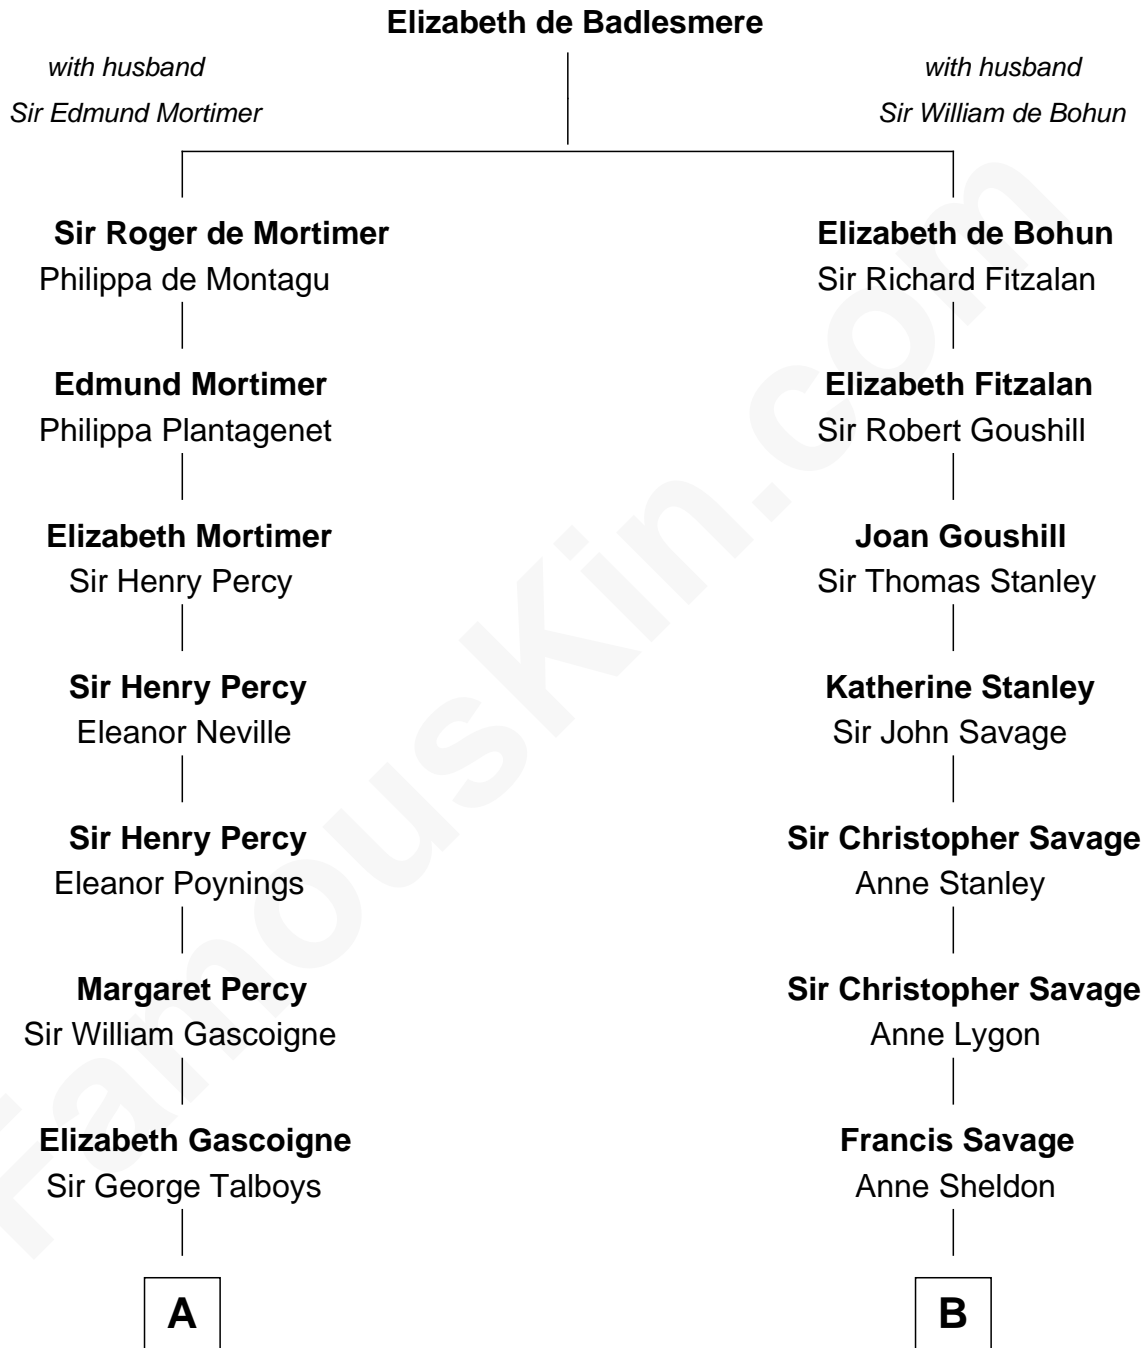

**FamousKin.com**  
**Relationship Chart of**  
**George Washington**  
*1st U.S. President*

**14th cousin 4 times removed of**  
**Randolph Scott**  
*Movie Actor*

**C**

Lucy Lionberger Crane

George Grant Scott

**Randolph Scott**

*Movie Actor*

FamousKin.com