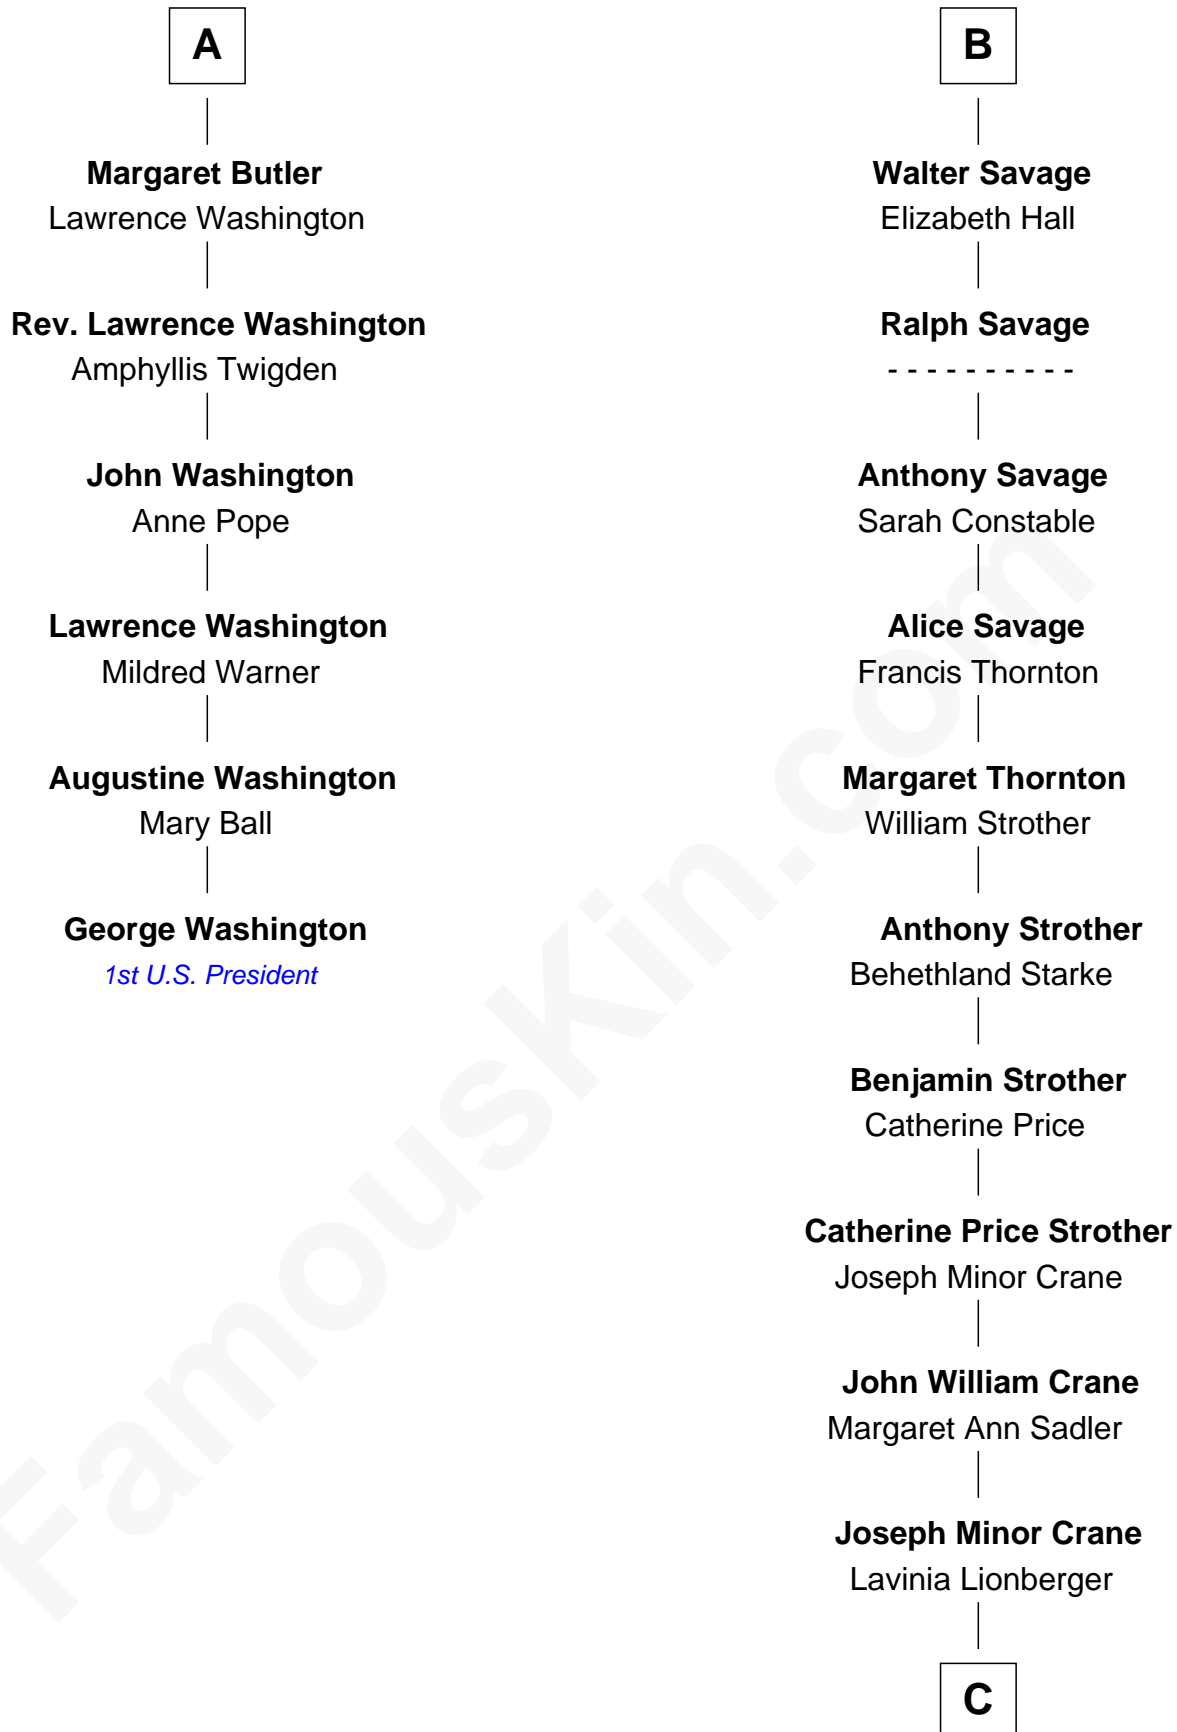

## Relationship Chart of

### George Washington

1st U.S. President

12th cousin 6 times removed of

**Randolph Scott**  
Movie Actor

**C**

Lucy Lionberger Crane

George Grant Scott

**Randolph Scott**